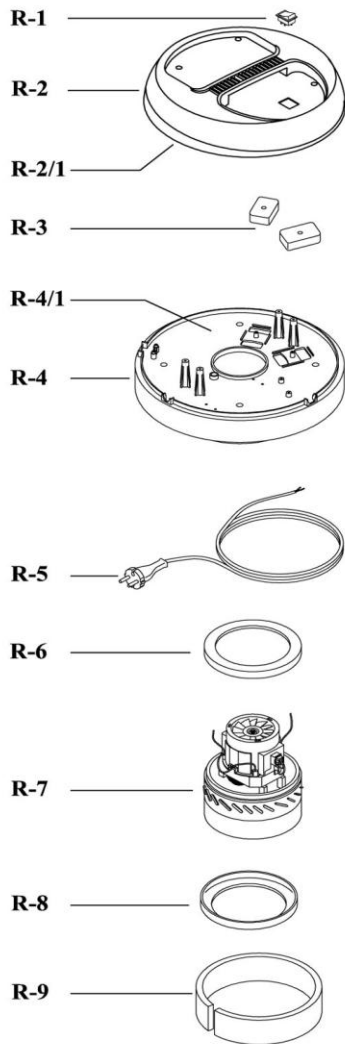

S 12 WD TYPE PR-D

S 12 WD PART LIST

PICTURE CODE	STOCK CODE	STOCK CODE NAME	PRICE CODE
R-1	2 10 510 05	ON/OFF SWITCH	23
R-2	1 40 102 39	PROF.35 BODY COVER WITH HOLE	35
R2/1	1 40 690 03	PROF.35 BODY COVER SPONGE	25
R-3	1 10 101 05	EVACUATING BOX	4
R-4	1 40 102 40	PROF.35 TOP MOTOR CYLINDER BLOCK	38
R-4/1	1 40 690 02	PROF.35 SPONGE FOR CYLINDER BLOCK	24
R-5	1 40 580 01	ELECTRICAL CABLE	44
R-6	1 14 107 08	PROF.TOP MOTOR GASKET	17
R-7	1 10 400 04	MOTOR	60
R-8	1 40 107 03	PROF. LOWER MOTOR GASKET THIN	18
R-9	1 40 690 01	MOTOR ROUND SPONGE	30
R-10	1 40 102 38	PROF.35 MOTOR BONNET	39
R-11	1 10 690 05	PROF.MOTOR FILTER	9
R-12	1 14 107 01	BODY GASKET	16
R-13	1 11 102 08	BUOY	9
R-14	1 11 102 07	FLOAT VALVE	21
R-15	1 10 102 01	DUSTBAG CLIPS	2
R-16	1 18 101 02	WD 1800 PLASTIC TANK	40
R-17	2 40 200 02	LOCKING LATCH FOR PLASTIC TANK	31
R-18	2 30 711 02	BIG WHEEL Q8	25
R-19	1 11 102 04	SUCTION MOUTH	11