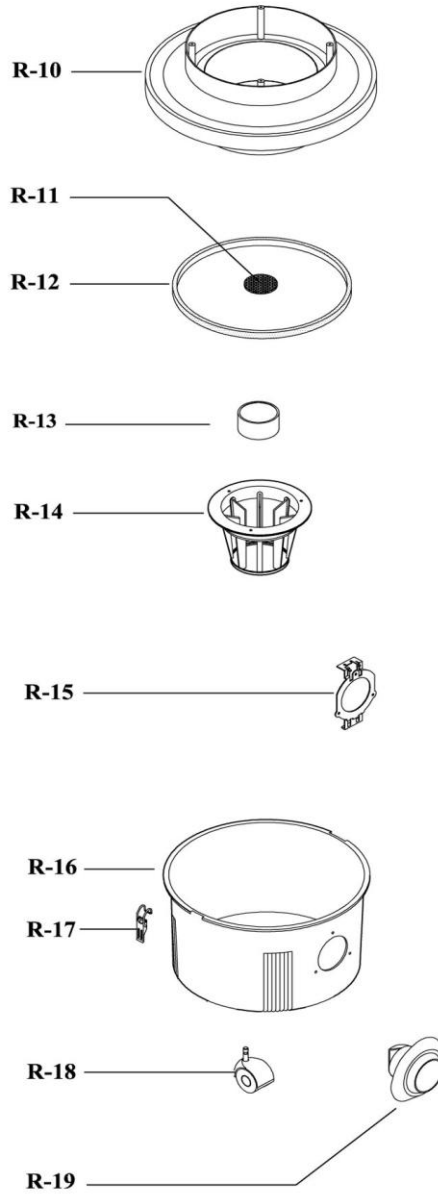

S 12 WD TYPE PR-D

S 12 WD PART LIST

PICTURE CODE	STOCK CODE	STOCK CODE NAME	PRICE CODE
R-1	2 10 510 05	ON/OFF SWITCH	23
R-2	1 40 102 39	PROF.35 BODY COVER WITH HOLE	35
R2/1	1 40 690 03	PROF.35 BODY COVER SPONGE	25
R-3	1 10 101 05	EVACUATING BOX	4
R-4	1 40 102 40	PROF.35 TOP MOTOR CYLINDER BLOCK	38
R-4/1	1 40 690 02	PROF.35 SPONGE FOR CYLINDER BLOCK	24
R-5	1 40 580 01	ELECTRICAL CABLE	44
R-6	1 14 107 08	PROF.TOP MOTOR GASKET	17
R-7	1 10 400 04	MOTOR	60
R-8	1 40 107 03	PROF. LOWER MOTOR GASKET THIN	18
R-9	1 40 690 01	MOTOR ROUND SPONGE	30
R-10	1 40 102 38	PROF.35 MOTOR BONNET	39
R-11	1 10 690 05	PROF.MOTOR FILTER	9
R-12	1 14 107 01	BODY GASKET	16
R-13	1 11 102 08	BUOY	9
R-14	1 11 102 07	FLOAT VALVE	21
R-15	1 10 102 01	DUSTBAG CLIPS	2
R-16	1 18 101 02	WD 1800 PLASTIC TANK	40
R-17	2 40 200 02	LOCKING LATCH FOR PLASTIC TANK	31
R-18	2 30 711 02	BIG WHEEL Q8	25
R-19	1 11 102 04	SUCTION MOUTH	11