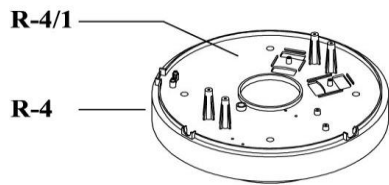

S 12 D TYPE PR-D

S 12 D PART LIST

PICTURE CODE	STOCK CODE	STOCK CODE NAME	PRICE CODE
R-1	2 10 510 05	ON/OFF SWITCH	23
R-2	1 40 102 39	PROF.35 BODY COVER WITH HOLE	35
R2/1	1 40 690 03	PROF.35 BODY COVER SPONGE	25
R-3	1 10 101 05	EVACUATING BOX	4
R-4	1 40 102 40	PROF.35 TOP MOTOR CYLINDER BLOCK	38
R-4/1	1 40 690 02	PROF.35 SPONGE FOR CYLINDER BLOCK	24
R-5	1 40 580 01	ELECTRICAL CABLE	44
R-6	1 14 107 08	PROF.TOP MOTOR GASKET	17
R-7	1 10 400 04	MOTOR	60
R-8	1 40 107 03	PROF. LOWER MOTOR GASKET THIN	18
R-9	1 40 690 01	MOTOR ROUND SPONGE	30
R-10	1 40 102 38	PROF.35 MOTOR BONNET	39
R-11	1 10 690 05	PROF.MOTOR FILTER	9
R-12	1 14 107 01	BODY GASKET	16
R-13	1 11 102 07	FLOAT VALVE	21
R-14	1 10 102 01	DUSTBAG CLIPS	2
R-15	1 18 101 02	PLASTIC TANK	40
R-16	2 40 200 02	LOCKING LATCH FOR PLASTIC TANK	31
R-17	2 30 711 02	S5 BIG RUBBER WHEEL	25
R-18	1 11 102 04	SUCTION MOUTH	11