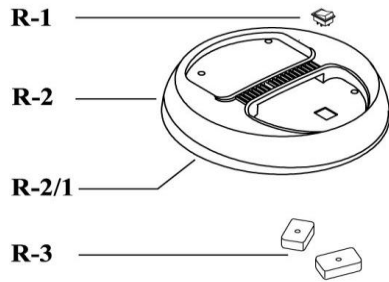

S 12 D TYPE PR-D

S 12 D PART LIST

PICTURE CODE	STOCK CODE	STOCK CODE NAME	PRICE CODE
R-1	2 10 510 05	ON/OFF SWITCH	23
R-2	1 40 102 39	PROF.35 BODY COVER WITH HOLE	35
R2/1	1 40 690 03	PROF.35 BODY COVER SPONGE	25
R-3	1 10 101 05	EVACUATING BOX	4
R-4	1 40 102 40	PROF.35 TOP MOTOR CYLINDER BLOCK	38
R-4/1	1 40 690 02	PROF.35 SPONGE FOR CYLINDER BLOCK	24
R-5	1 40 580 01	ELECTRICAL CABLE	44
R-6	1 14 107 08	PROF.TOP MOTOR GASKET	17
R-7	1 10 400 04	MOTOR	60
R-8	1 40 107 03	PROF. LOWER MOTOR GASKET THIN	18
R-9	1 40 690 01	MOTOR ROUND SPONGE	30
R-10	1 40 102 38	PROF.35 MOTOR BONNET	39
R-11	1 10 690 05	PROF.MOTOR FILTER	9
R-12	1 14 107 01	BODY GASKET	16
R-13	1 11 102 07	FLOAT VALVE	21
R-14	1 10 102 01	DUSTBAG CLIPS	2
R-15	1 18 101 02	PLASTIC TANK	40
R-16	2 40 200 02	LOCKING LATCH FOR PLASTIC TANK	31
R-17	2 30 711 02	S5 BIG RUBBER WHEEL	25
R-18	1 11 102 04	SUCTION MOUTH	11