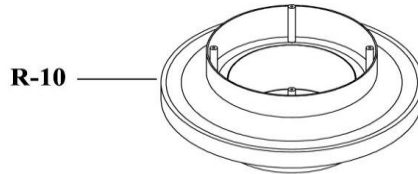

S 12 D TYPE PR-D

S 12 D PART LIST

PICTURE CODE	STOCK CODE	STOCK CODE NAME	PRICE CODE
R-1	2 10 510 05	ON/OFF SWITCH	23
R-2	1 40 102 39	PROF.35 BODY COVER WITH HOLE	35
R2/1	1 40 690 03	PROF.35 BODY COVER SPONGE	25
R-3	1 10 101 05	EVACUATING BOX	4
R-4	1 40 102 40	PROF.35 TOP MOTOR CYLINDER BLOCK	38
R-4/1	1 40 690 02	PROF.35 SPONGE FOR CYLINDER BLOCK	24
R-5	1 40 580 01	ELECTRICAL CABLE	44
R-6	1 14 107 08	PROF.TOP MOTOR GASKET	17
R-7	1 10 400 04	MOTOR	60
R-8	1 40 107 03	PROF. LOWER MOTOR GASKET THIN	18
R-9	1 40 690 01	MOTOR ROUND SPONGE	30
R-10	1 40 102 38	PROF.35 MOTOR BONNET	39
R-11	1 10 690 05	PROF.MOTOR FILTER	9
R-12	1 14 107 01	BODY GASKET	16
R-13	1 11 102 07	FLOAT VALVE	21
R-14	1 10 102 01	DUSTBAG CLIPS	2
R-15	1 18 101 02	PLASTIC TANK	40
R-16	2 40 200 02	LOCKING LATCH FOR PLASTIC TANK	31
R-17	2 30 711 02	S5 BIG RUBBER WHEEL	25
R-18	1 11 102 04	SUCTION MOUTH	11