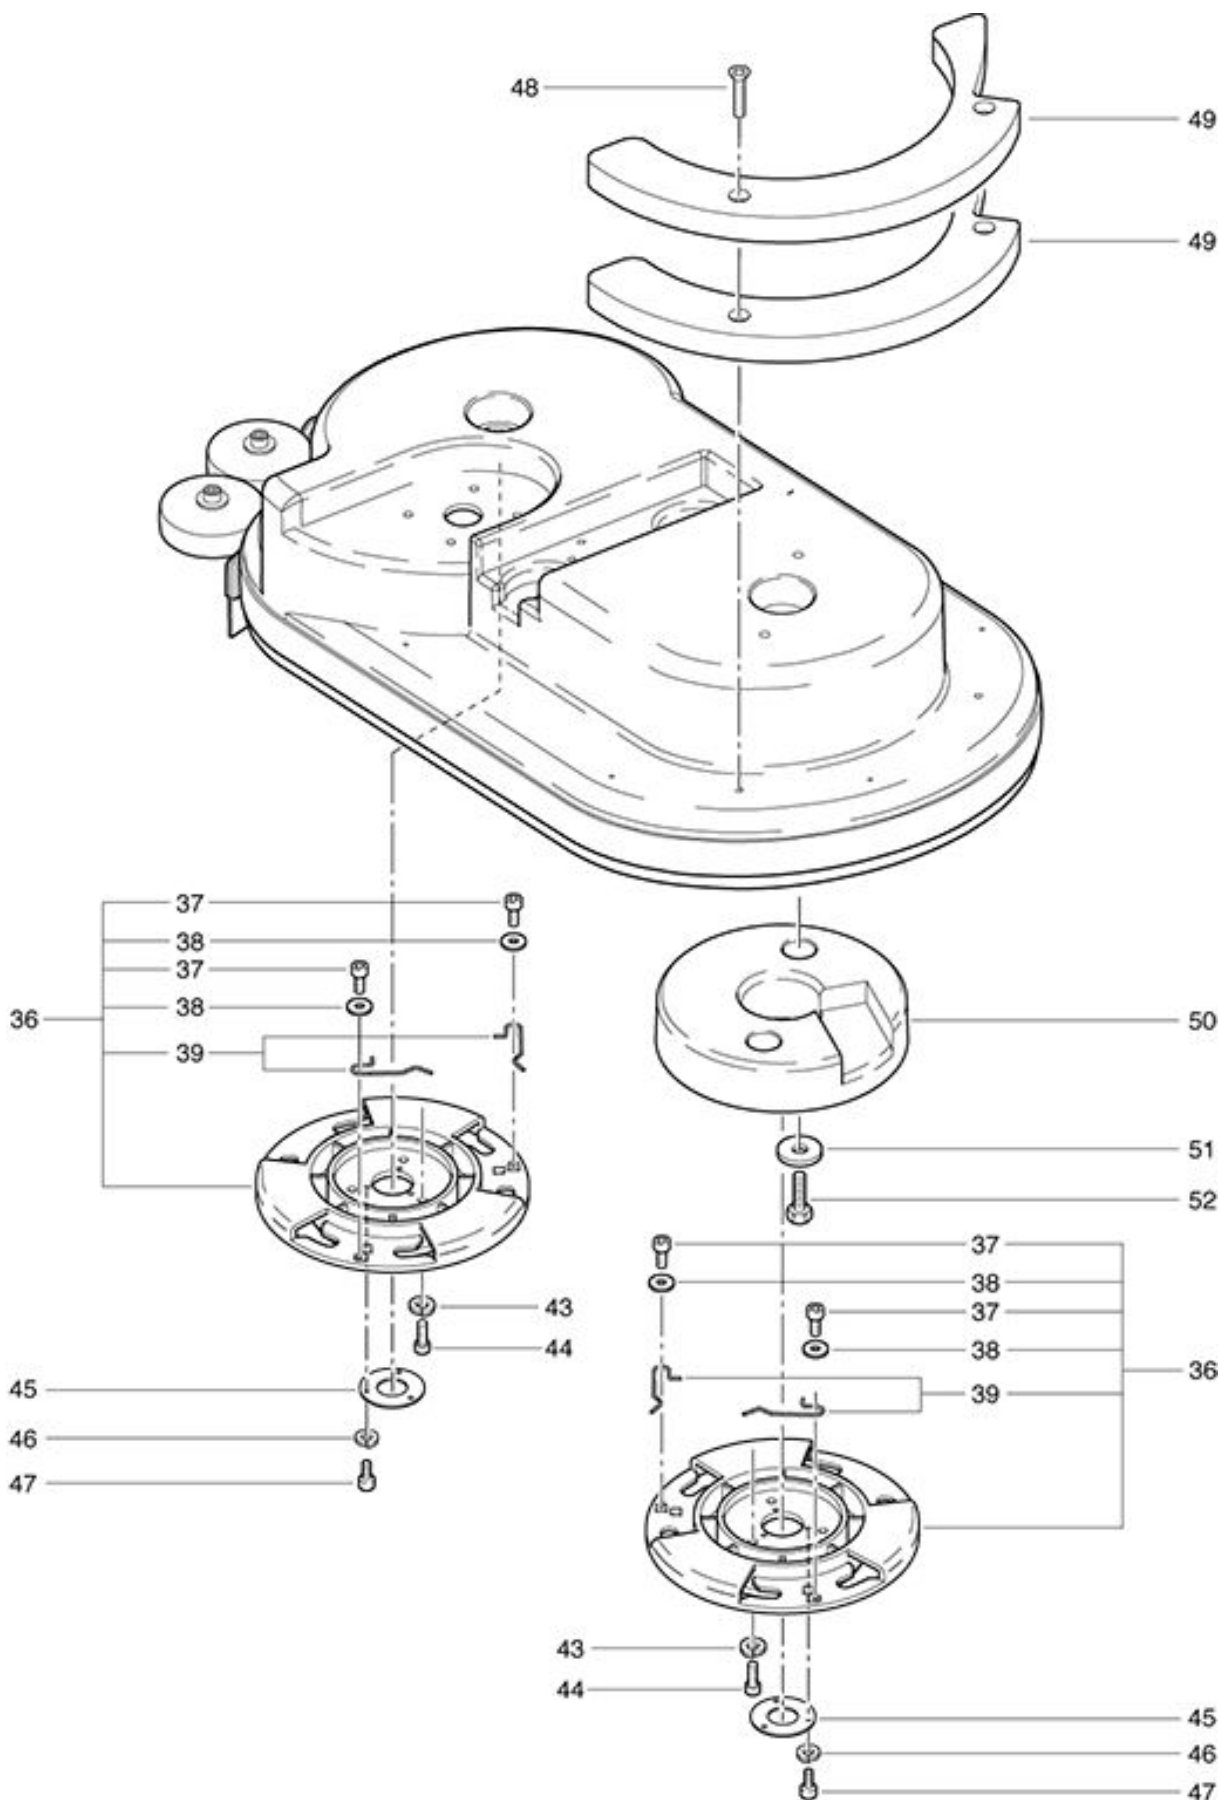

**RA 900 Sauber**  
**Brush body-Pos.36-52**

As at: 10/14/11 Time:16:50

# RA 900 Sauber

## Brush body-Pos.36-52

As at: 10/14/11 Time:16:50

<b>Pos.</b>	<b>Description</b>	<b>Reference</b>
36	Driving plate compl.	710.425
37	Allen screw M 5x8	P...488 E
38	Washer M 5	P...496 H
39	Spring for driving plate (Set)	701.429
43	Spring ring M 6	P...500 G
44	Allen screw M 6x16	P...488 P
45	Steel washer	710.428
46	Spring washer M 4	P...500 E
47	Allen screw M 4x8	P...488 D
48	Allen screw M 8x30	P...488 V
49	Weight	910.077
50	Balance lead	710.415
51	Washer M 8	P...496 PA
52	Hexagon screw M 8x16	P...471 D