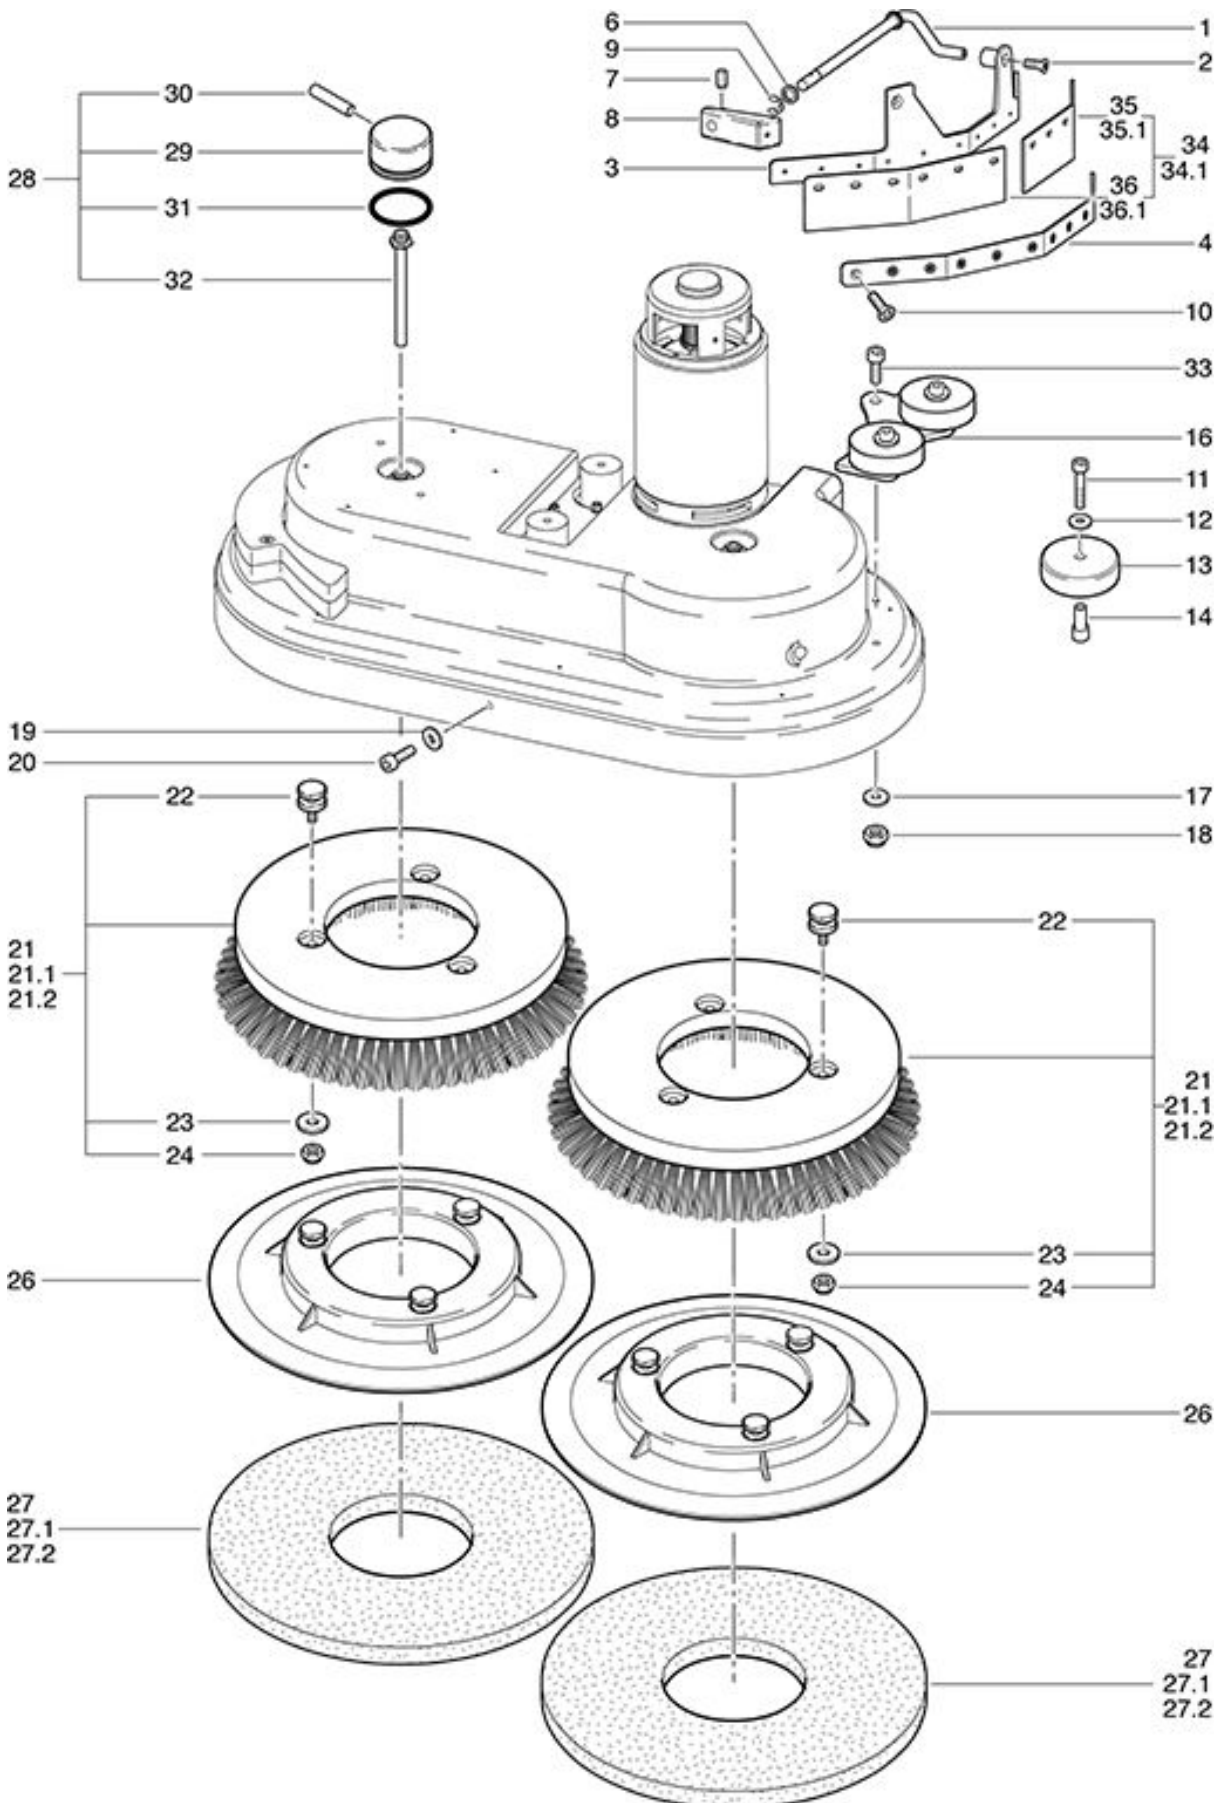

**RA 900 Sauber**  
**Accessories brush heading**

As at: 10/14/11 Time:15:56

# RA 900 Sauber

## Accessories brush heading

As at: 10/14/11 Time:15:56

<b>Pos.</b>	<b>Description</b>	<b>Reference</b>
01	Handle	910.064
02	Countersunk allenscrew M 5x12	P...480 U
03	Support rail	910.063
04	Rail	910.065
06	Lapp hinge 12x16x2	P...496 AD
07	Grubscrew M 6x10	P...484 Y
08	Support	910.082
09	Safety devisk disk Ø 9	P...500 V
10	Countersunk allenscrew M 6x12	P...487 U
11	Cylindrical screw M 8x35	P...487 ZA
12	SpacerM 8	P...500 T
13	Rejecting wheel Ø 90 mm	510.127
14	Distance washer	432.508
16	Holder	910.085
17	U-shim M 8	P...497 N
18	Hexagon nut M 8	P...490 E
19	Spacer M 6	P...497 H
20	Allen screw M 6x20	P...489 K
21	Scubbing brush compl.	910.059
21.1	Silicium carbride brush	910.476
21.2	Exposed aggregate pavement brush	910.573
22	Drive pin	710.462
23	Spacer M 6	P...510 L
24	Locknut M 6	P...492 K
26	Driving disc	910.070
27	Pad red 432 mm	694.322
27.1	Pad blue 432 mm	694.323
27.2	Pad brown 432 mm	694.324
28	Adapter complete including items 29-32	710.450
29	Adapter	710.451
30	Small hose for adaptor	710.452
31	O-ring	710.453
32	Spray tube	701.452
33	Hexagon socket screw M 8x25	P...487 D
34	Spray protection + rubber blade, Set Standard	910.071
34.1	Spray protection + rubber blade, set transparent oil resistant	910.072
35	Spray protection beige standard	910.067
35.1	Spray protection oil resistant	910.069
36	Rubber blade rear beige standard	910.066
36.1	Rubber blade rear oil resistant	910.068