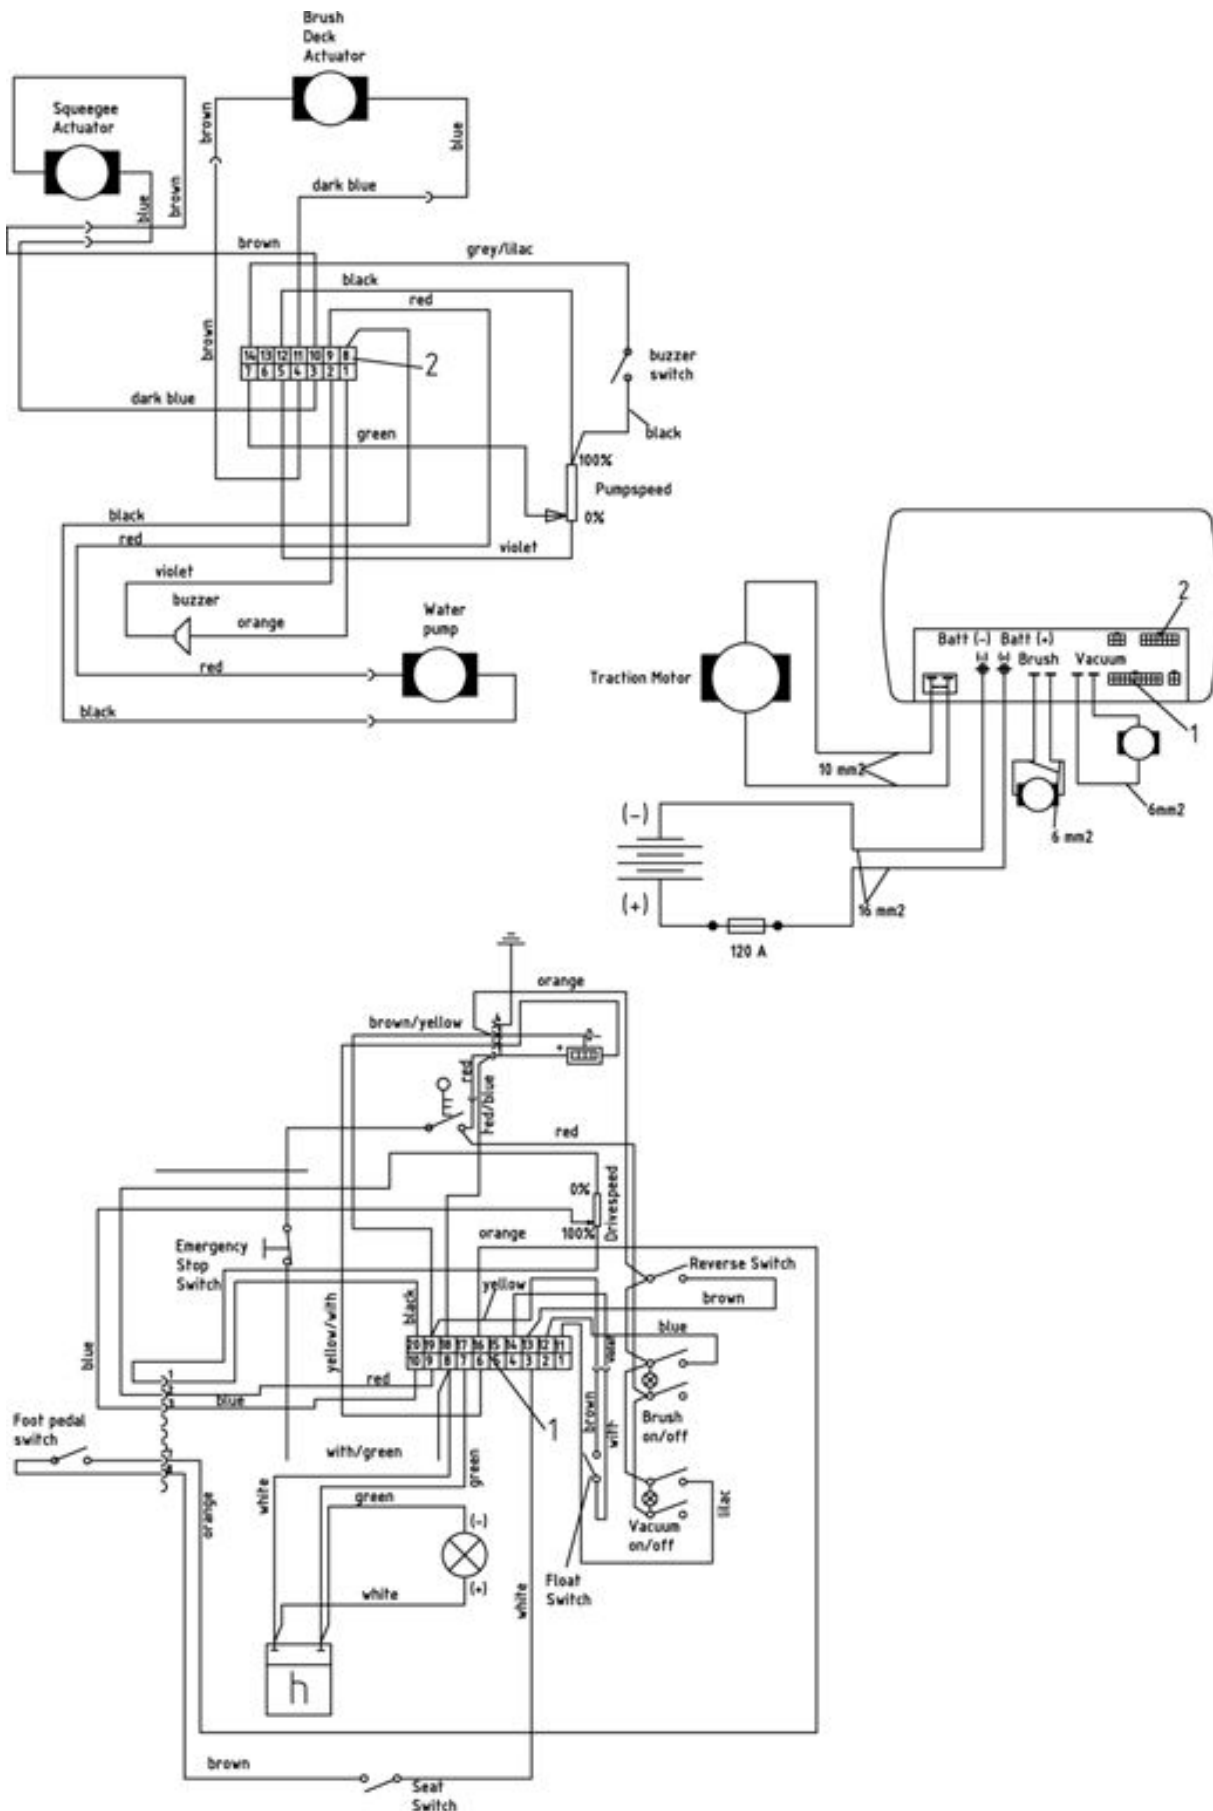

RA 900 Sauber Wiring diagram

As at: 10/14/11 Time:15:49

RA 900 Sauber Wiring diagram

As at: 10/14/11 Time:15:49

Pos. Description

Reference