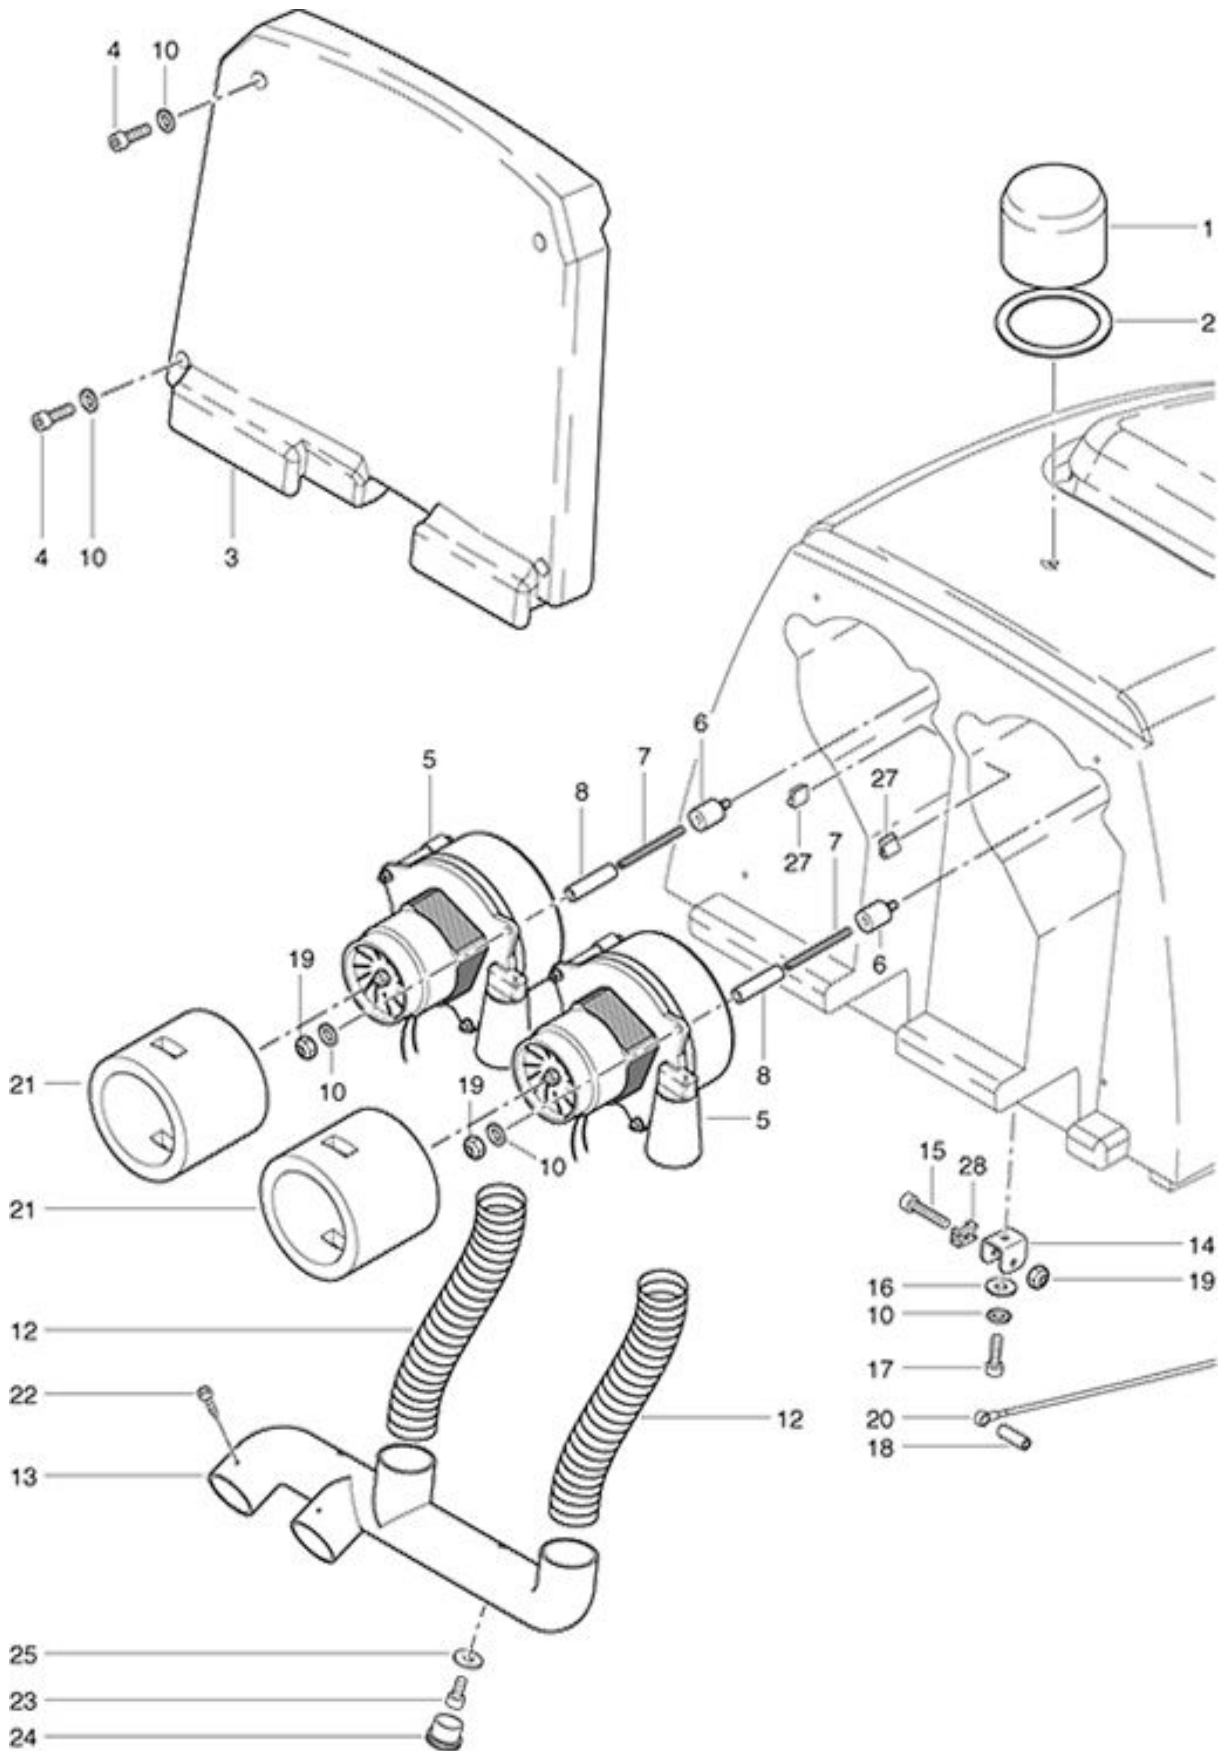

**RA 900 Sauber
Aspirator**

As at: 10/14/11 Time:16:01

RA 900 Sauber Aspirator

As at: 10/14/11 Time:16:01

Pos.	Description	Reference
01	Flashlight red	800.620
02	Rubber sheet	800.621
03	Back cushion	800.480
04	Allen-screw M 6x22	P...486 X
05	aspirator	440.206
06	Round buffer 20x25 mm	400.217
07	Grub screw M 6x60	P...489 M
08	Bearing sleeve	800.211
10	U-shim	P?497 K
12	Isolation hose	400.223
13	Exhaust duct	800.630
14	Fixation bracket	800.623
15	Allen-screw M 6x35	P?486 U
16	U-shim M 6	P?497 H
17	Cylinder head screw M 6x25	P?488 Q
18	Bushing for wire	710.159
19	Locknut M 6	P?492 I
20	Cord to Wastewater tank	800.624
21	Sound damming hood	530.737
22	Crew 4.8x18	P...483 O
23	Allen-screw M 6x16	P...487 Z
24	Plug Ø 15 mm	P...168
25	U-shim M 6	P...497 K
27	Cable support	P...360
28	Cable strap owner	125.111