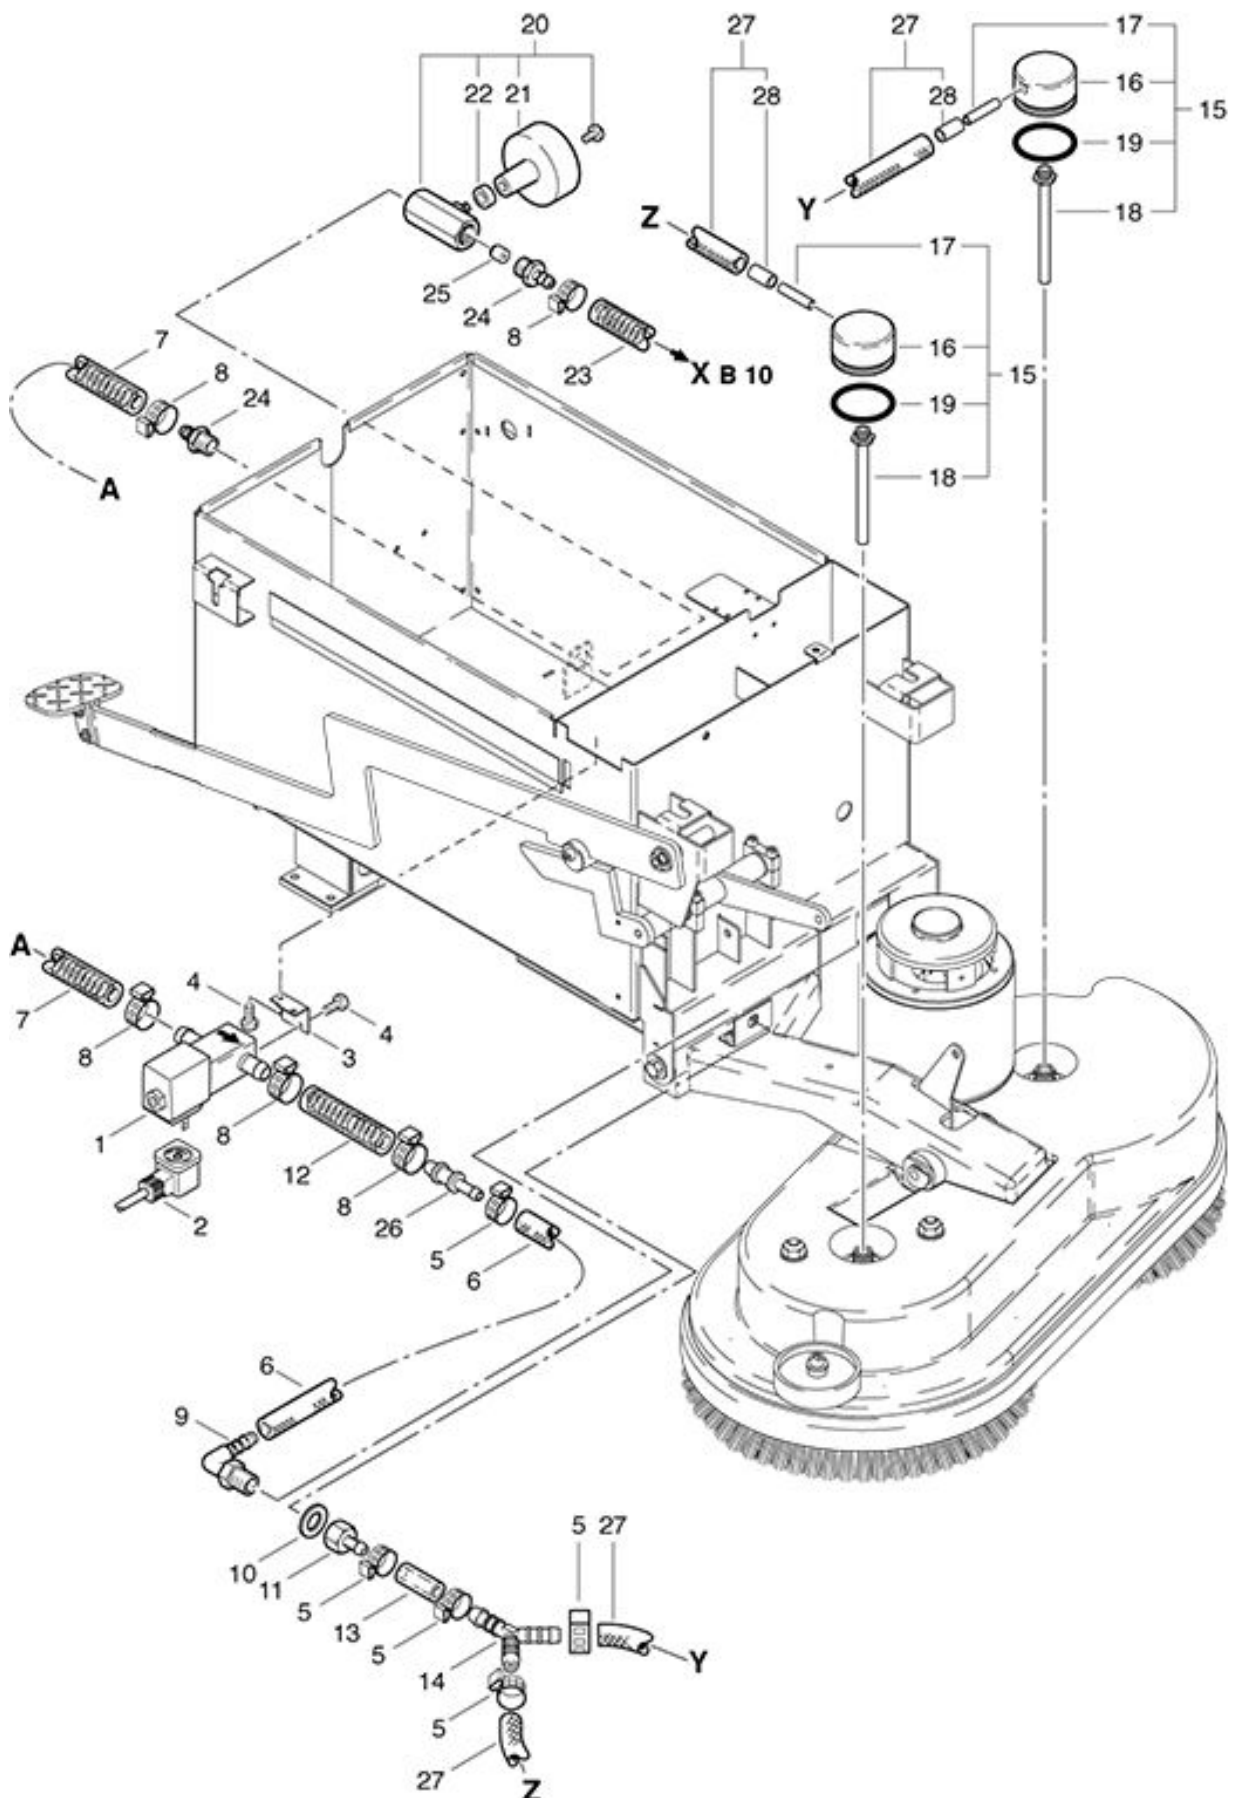

**RA 701 B**  
**Valve and waterdistribution**

As at: 10/12/11 Time:10:09

## RA 701 B

### Valve and waterdistribution

As at: 10/12/11 Time:10:09

<b>Pos.</b>	<b>Description</b>	<b>Reference</b>
01	Valve 24 V	P...258
02	Cable to magnetic valve	701.710
03	Valve support plate	701.233
04	Cylindrical screw M 4x10	P...486 C
05	Hose clamp Ø 15,7 mm	P...550 B
06	Hose Nopple-Angled hose nipple	701.381
07	Hose Ball tap-Valve	701.384
08	Hose clamp Ø 19.8 mm	P...550 N
09	Angled fitting	P...541 H
10	Washer M 12	P...496 X
11	Fitting	P...525 K
12	Hose Valve-Nopple	701.385
13	Hose Angled hose nipple-Y-piece	701.382
14	"Y"-distribution piece	P...542 E
15	Adapter complete including items 16-19	701.383
16	Adapter	710.451
17	Small hose for adaptor	710.452
18	Spray tube	701.452
19	O-ring	710.453
20	Ball tap complete	701.260
21	Ball tap lever	701.262
22	Distance piece	710.259
23	Pressure hose 12.5x3 mm	P...566 F
24	Fitting	P...519 B
25	Nozzle	500.355 C
26	Union GRS 12-8	P...539 Z
27	Hose &#8221;Y&#8221; -distribution piece-Brush compl.	701.383
28	Blende Ø 2,5	701.453