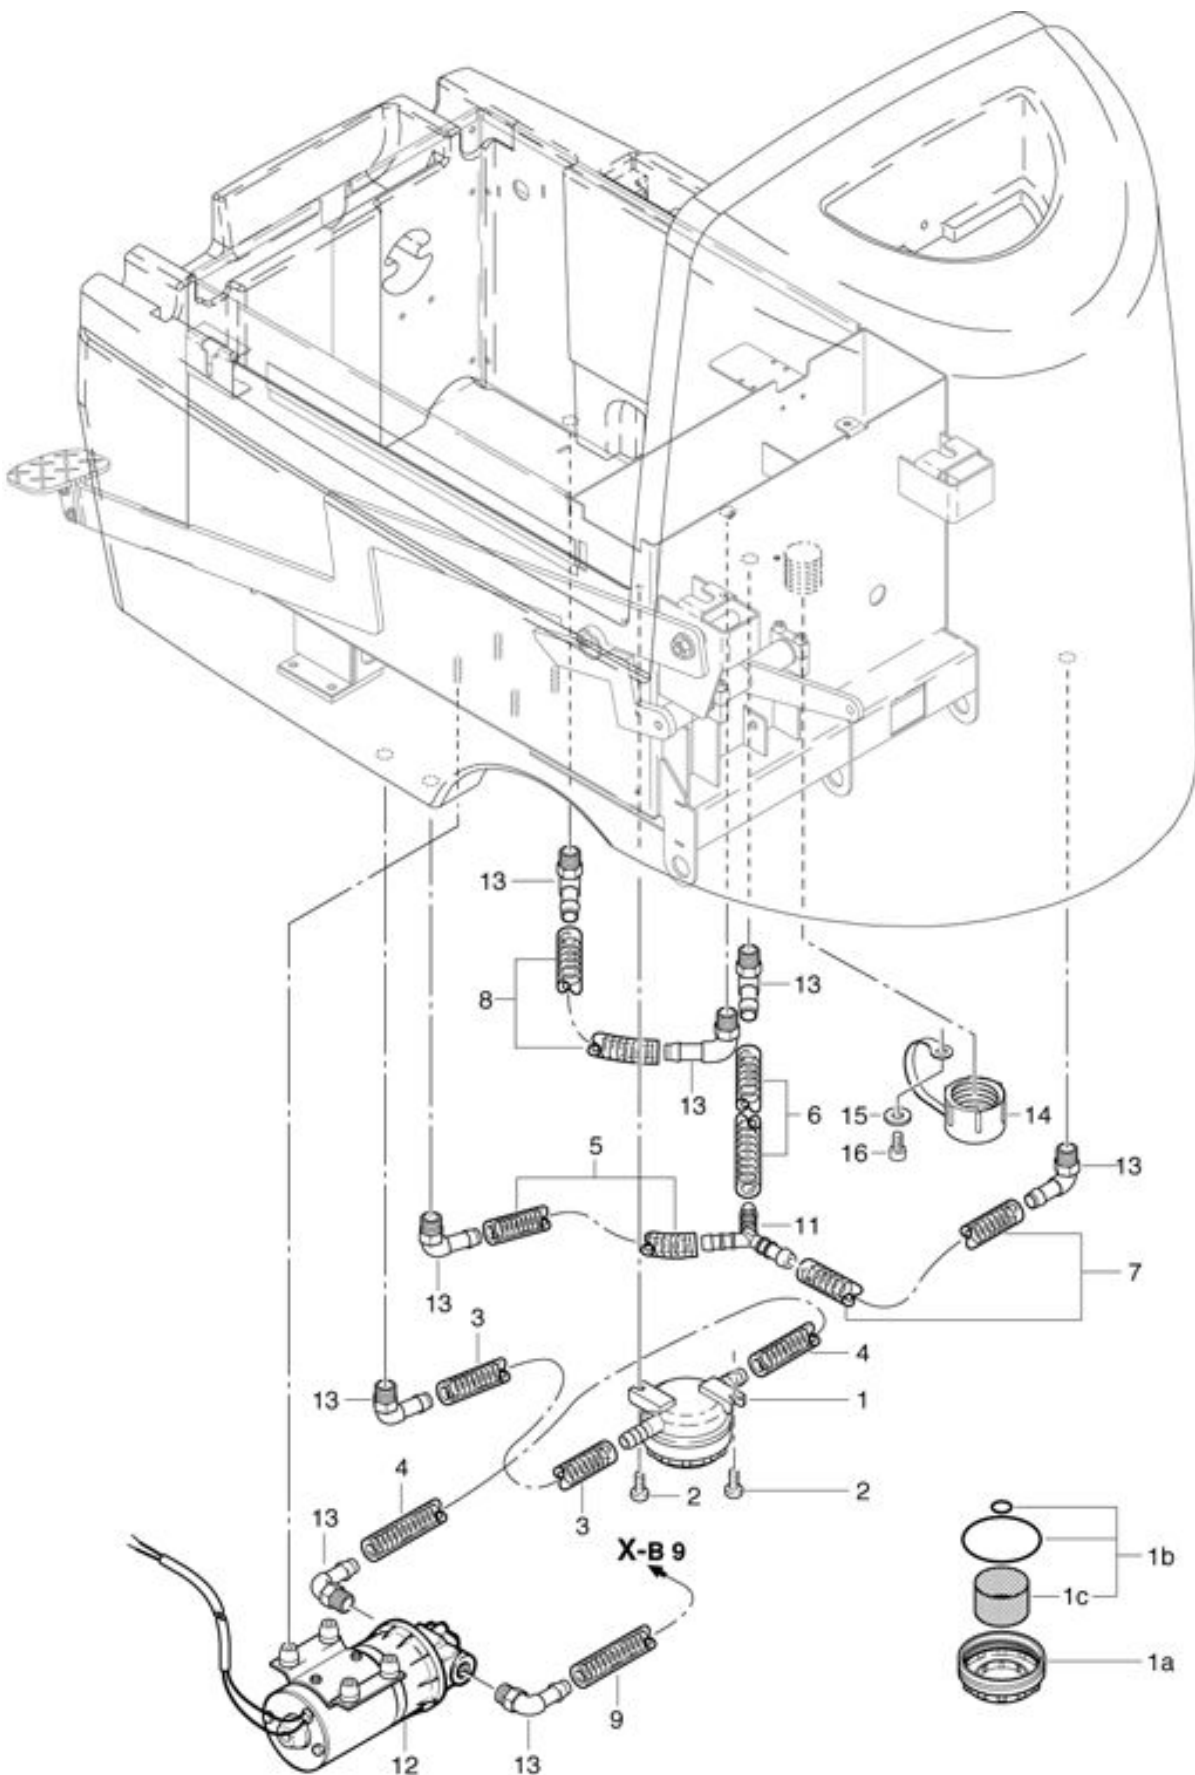

**RA 701 B**  
**Pump and waterdistribution**

As at: 10/12/11 Time:09:51

## RA 701 B

### Pump and waterdistribution

As at: 10/12/11 Time:09:51

<b>Pos.</b>	<b>Description</b>	<b>Reference</b>
01	Water filter	430.759
01a	Filter cover	430.258
01b	Filter kit	430.759 A
01c	Filter	430.759 B
02	Hexagon socket screw M 4x12	P...488 A
03	Hose Filter-Clean water tank	701.372
04	Hose Pump-Filter	701.379
05	Pressure Clean water tank-Y-piece	701.376
06	Pressure Clean water tank-Y-piece	701.376
07	Pressure Clean water tank-Y-piece	701.377
08	Pressure Clean water tank	701.374
09	Hose Ball tap-Pump	701.378
11	"Y"-distribution piece	P...542 E
12	Pump	P...824
13	Angled nipple 12-3/8"	P...541 D
14	Cover	500.410
15	Washer M 6	P...497 G
16	Cylindrical screw M 6x16	P...488 P