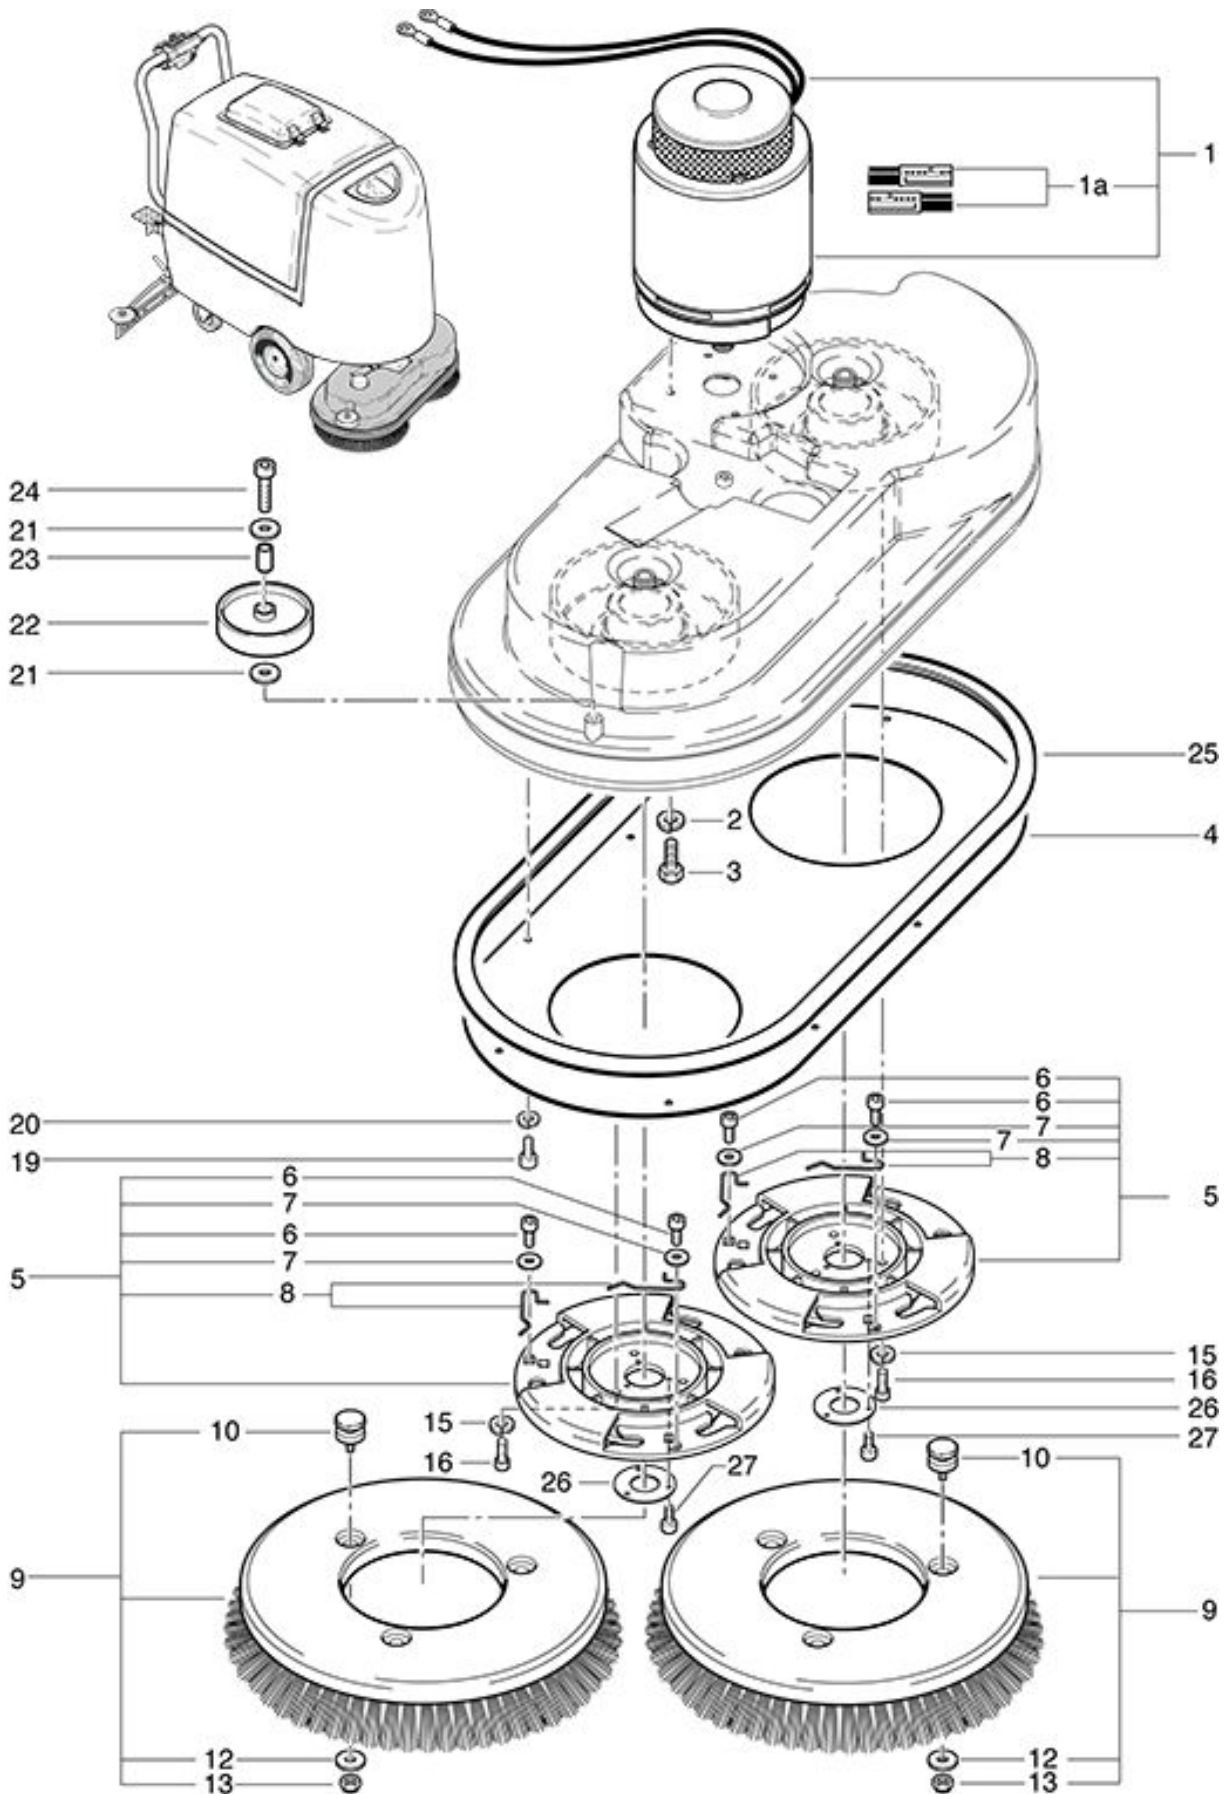

**RA 701 B**  
**Drive unit for brush head**

As at: 10/12/11 Time:09:17

## RA 701 B

### Drive unit for brush head

As at: 10/12/11 Time:09:17

<b>Pos.</b>	<b>Description</b>	<b>Reference</b>
01	Brush motor compl.	701.120
01a	Carbon brushes (Set)	710.441 A
02	Serrated lock washer M 6	P...498 U
03	Hexagon screw M 6x16	P...488 P
04	Metal cover	710.418
05	Driving plate	710.425
06	Hexagon screw M 5x10	P...488 E
07	Washer M 5	P...497 E
08	Spring for driving plate (Set)	701.429
09	Brush complet incl. the pos. 10-13	710.460
10	Bolt for driving plate	710.462
11	Distance ring	710.463
12	Washer M 6	P...510 L
13	Security M 6	P...492 K
15	Serrated lock washer M 4	P...500 E
16	Hexagon screw M 4x8	P...488 D
19	Hexagon screw M 5x8	P...488 E
20	Washer M 5	P...498 D
21	Washer M 8	P...497 T
22	Fender wheel	530.136
23	Distance ring	710.471
24	Hexagon screw M 8x55	P...487 F
25	Seal 1600x10	710.418 A
26	Steal disc	710.428
27	Hexagon screw M 5x8	P...488 E