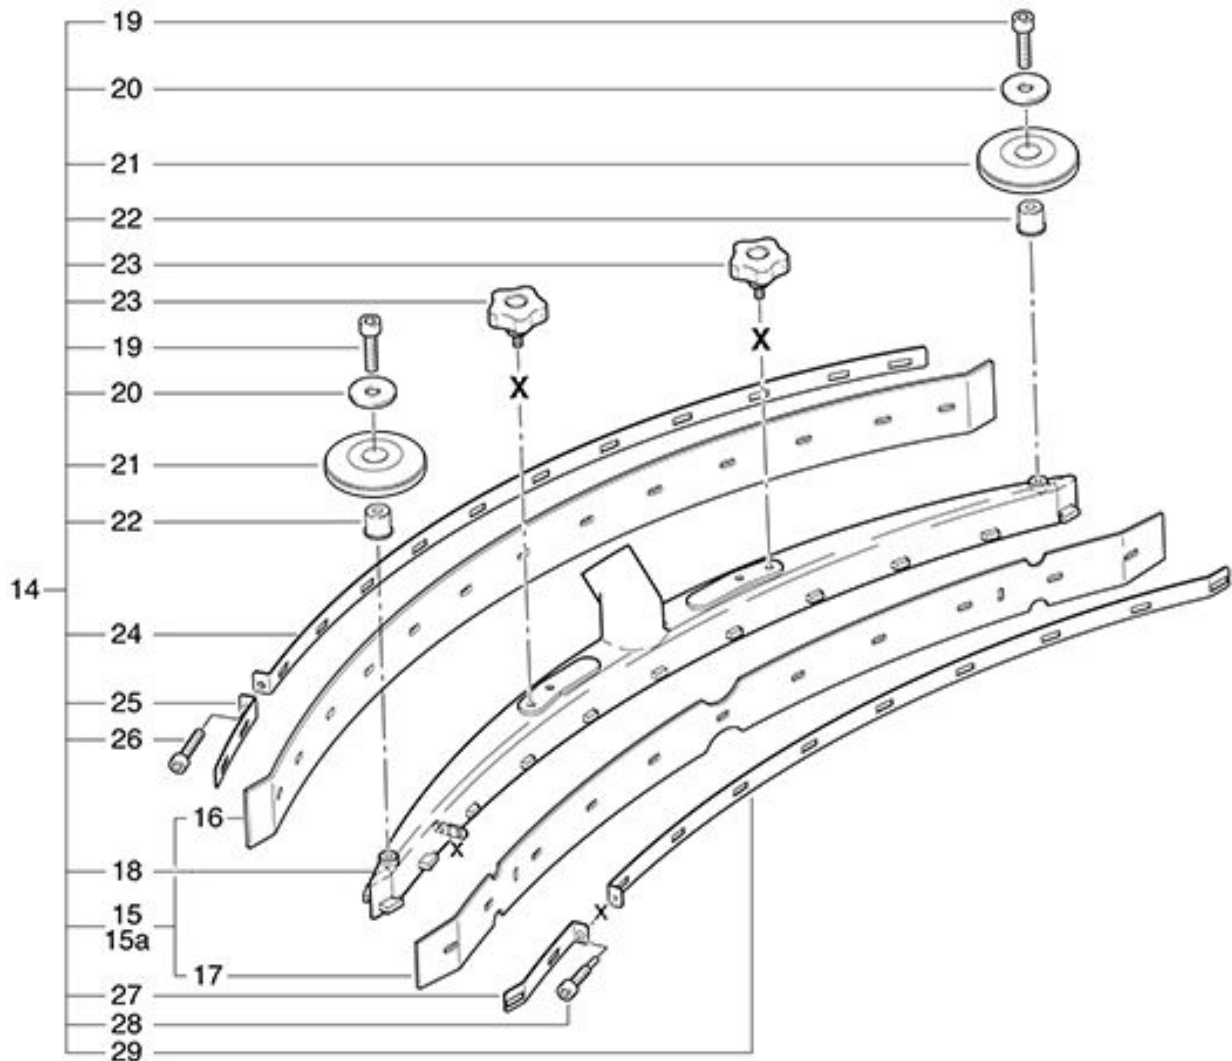

RA 701 B
Tractor nozzle

As at: 10/12/11 Time:09:55

RA 701 B

Tractor nozzle

As at: 10/12/11 Time:09:55

Pos.	Description	Reference
01	Angle for support for suction canal	701.512
02	Spring ringM 6	P...500 G
03	Hexagon screw M 6x16	P...472 S
04	Squeegee support	710.541
08	Allen screw M 6x18	P...497 H
09	Sleeve	560.531
10	Stop-nut M 10	P...492 Q
11	Washer M 10.5x30x2.5	P...496 S
12	Castor compl.	P...209 C
14	Tractor nozzle complete including: Items 15-29	701.550
15	Suction lips set, standard including: items 16+17	701.080
15a	Suction lips set, and fatsteadily	701.081
16	Suction lip in the back	701.603
17	Front suction lip	701.602
18	Tractor nozzle	701.555
19	Hexagon screw M 8x40	P...473 C
20	Washer M 8	P...500 N
21	Roller	800.561
22	Bolt short	800.423
23	Star handle Ø 62 mm M 8x18 mm	P...253 M
24	Back support	701.562
25	Security bar	701.564
26	Cylindrical screw M 6x25	P...488 Q
27	Support plate in front	701.561
28	Adjusting screw	800.425
29	Front support	701.563