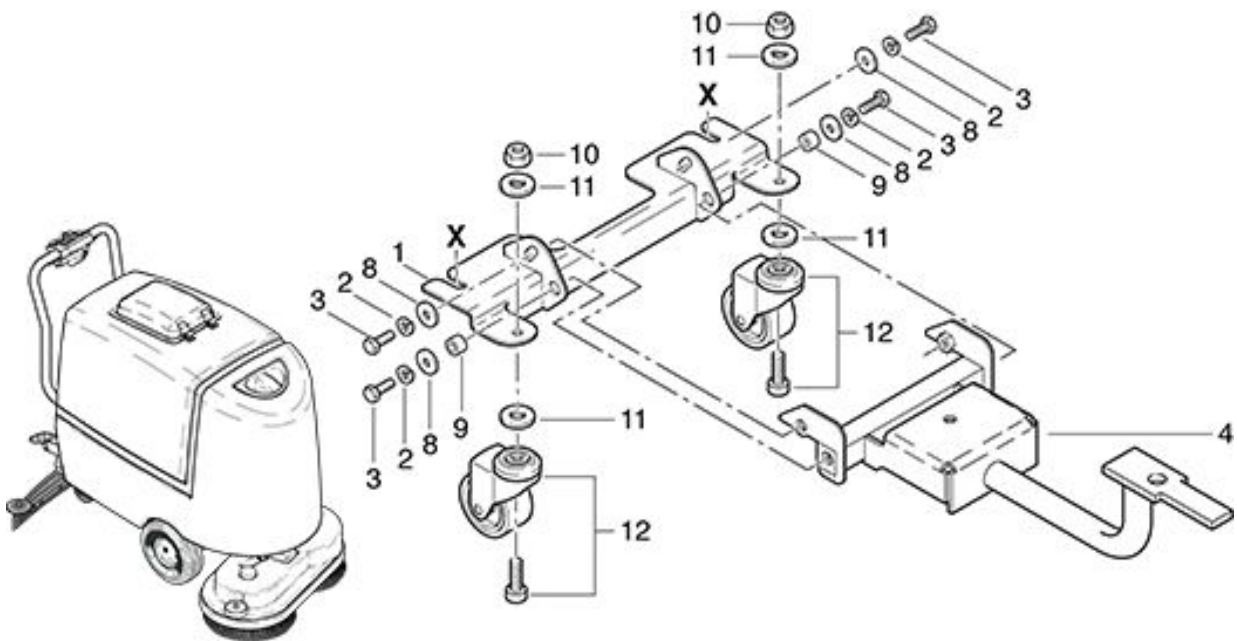

RA 701 B
Tractor nozzle

As at: 10/12/11 Time:09:55

RA 701 B

Tractor nozzle

As at: 10/12/11 Time:09:55

Pos.	Description	Reference
01	Angle for support for suction canal	701.512
02	Spring ringM 6	P...500 G
03	Hexagon screw M 6x16	P...472 S
04	Squeegee support	710.541
08	Allen screw M 6x18	P...497 H
09	Sleeve	560.531
10	Stop-nut M 10	P...492 Q
11	Washer M 10.5x30x2.5	P...496 S
12	Castor compl.	P...209 C
14	Tractor nozzle complete including: Items 15-29	701.550
15	Suction lips set, standard including: items 16+17	701.080
15a	Suction lips set, and fatsteadily	701.081
16	Suction lip in the back	701.603
17	Front suction lip	701.602
18	Tractor nozzle	701.555
19	Hexagon screw M 8x40	P...473 C
20	Washer M 8	P...500 N
21	Roller	800.561
22	Bolt short	800.423
23	Star handle Ø 62 mm M 8x18 mm	P...253 M
24	Back support	701.562
25	Security bar	701.564
26	Cylindrical screw M 6x25	P...488 Q
27	Support plate in front	701.561
28	Adjusting screw	800.425
29	Front support	701.563