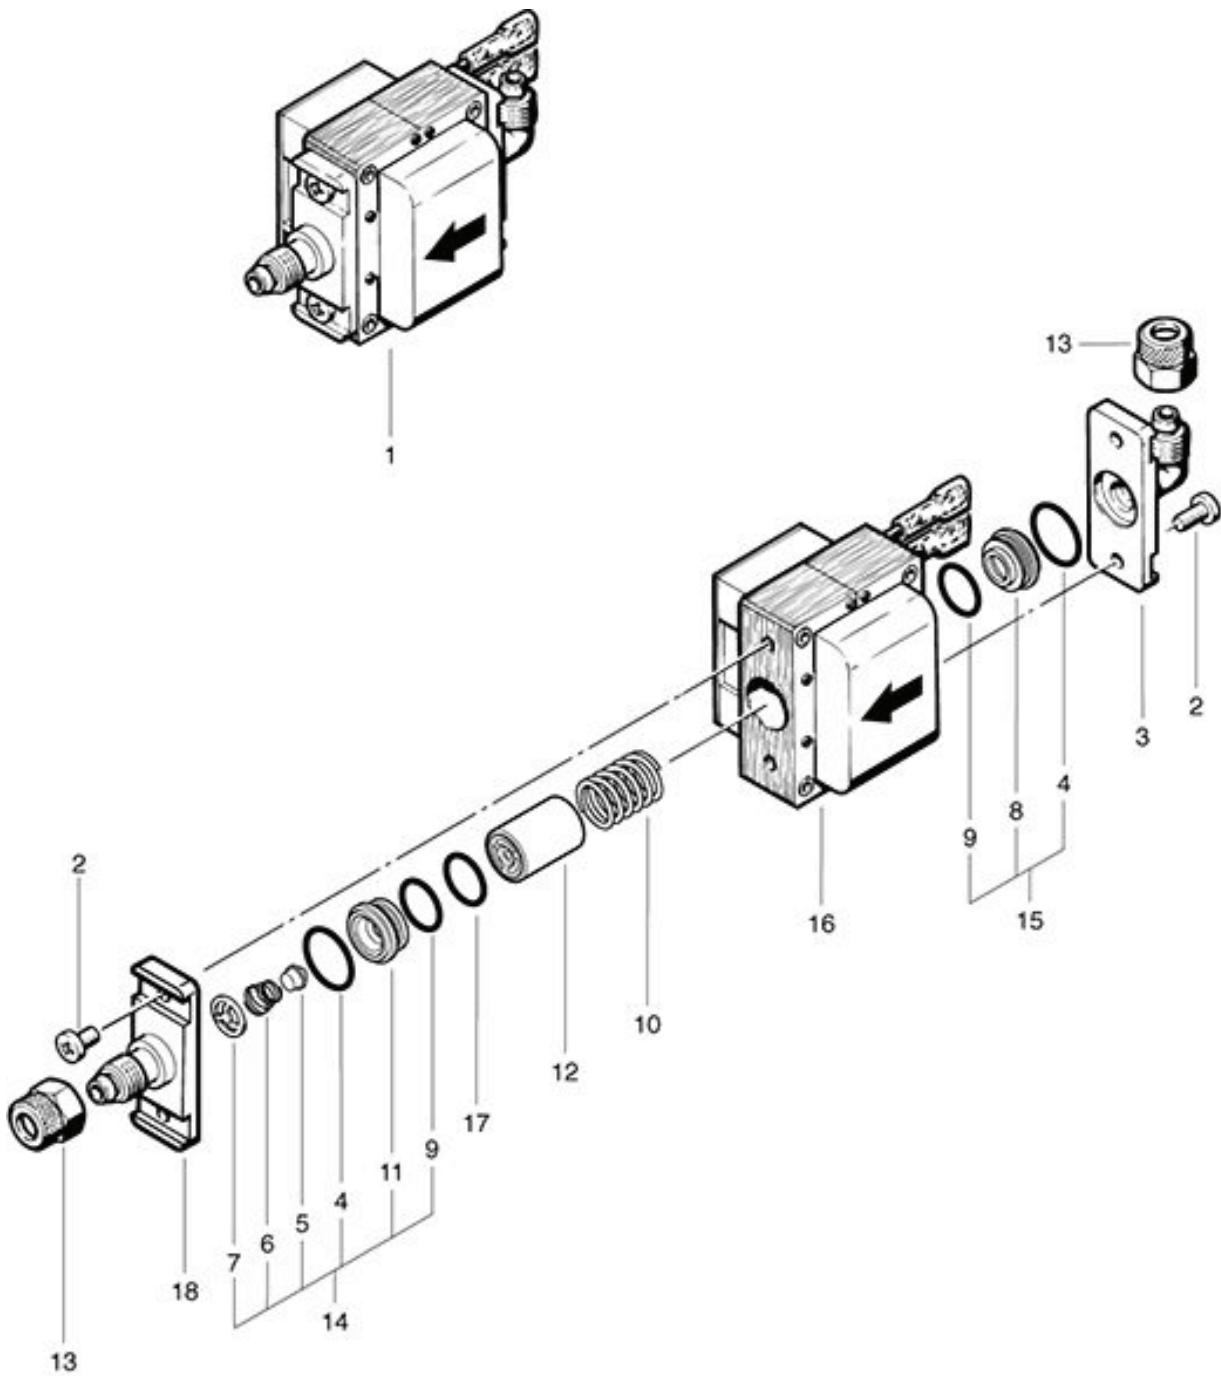

**RA 561 B**  
**Pump beg. machine no. 8645.001**

As at: 10/06/11 Time:13:02

## RA 561 B

### Pump beg. machine no. 8645.001

As at: 10/06/11 Time:13:02

<b>Pos.</b>	<b>Description</b>	<b>Reference</b>
01	NDS-CX pump 24 Volt DC	P...817 B
02	Raised head screw M 4x10	P...481 M
03	Angled fitting NW 6	P...810 M
04	O-ring Ø 14x1,5 mm	P...809 K
05	Valve cone	P...810 S
06	Valve spring	P...809 P
07	Counter ring	P...809 N
08	Spring support	P...809 F
09	O-ring Ø 12x1,5 mm NBR	P...809 L
10	Piston spring	P...809 E
11	Valve seating	P...809 Q
12	Piston	P...809 B
13	Sleeved nut 8/6-M 12	P...523 G
14	Valve seating compl. Including: items 4-7, 9+11	P...810 Y
15	Spring support compl. Including: items 4,8+9	P...810 X
16	Magnet coil 24 V DC	P...816 B
17	O-ring Ø 12x1,5 mm EPDM	P...809 LA
18	Connecting piece straight with thread	P...810 G