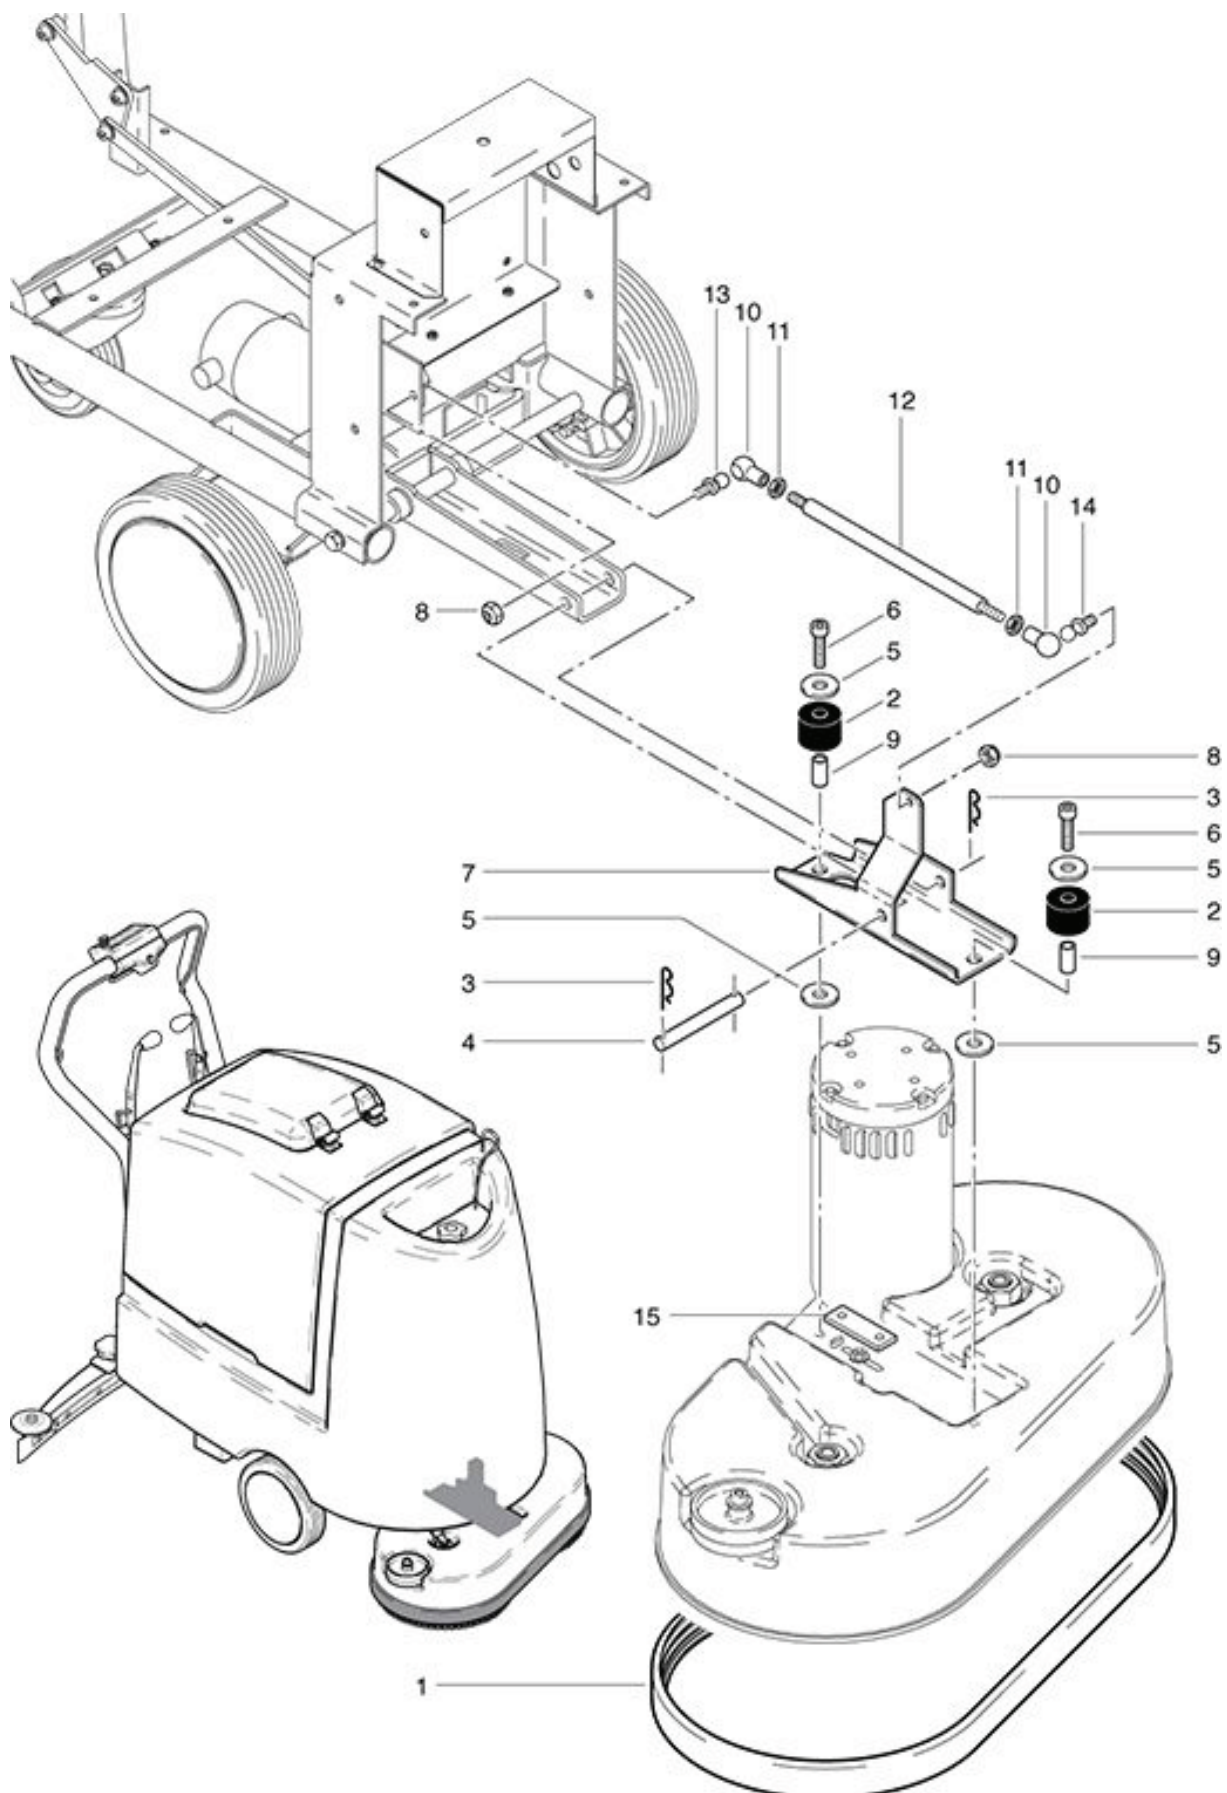

RA 561 B
Brush drive

As at: 10/05/11 Time:13:46

RA 561 B

Brush drive

As at: 10/05/11 Time:13:46

Pos.	Description	Reference
01	Shock protection	560.285
02	Bearing	560.265
03	Fuse	P...511 D
04	Bolt 10x86	560.429
05	Washer M 8x20	P...496 I
06	Cylindrical screw M 8x30	P...471 G
07	Support	560.267
08	Security nut M 8	P...492 H
09	Socket	560.266
10	Ball socket	P...512 C
11	Hexagon nut M 8	P...491 U
12	Track bar	560.441
13	Ball pin	P...512 D
14	Ball pin spez.	560.292
15	Support	560.268