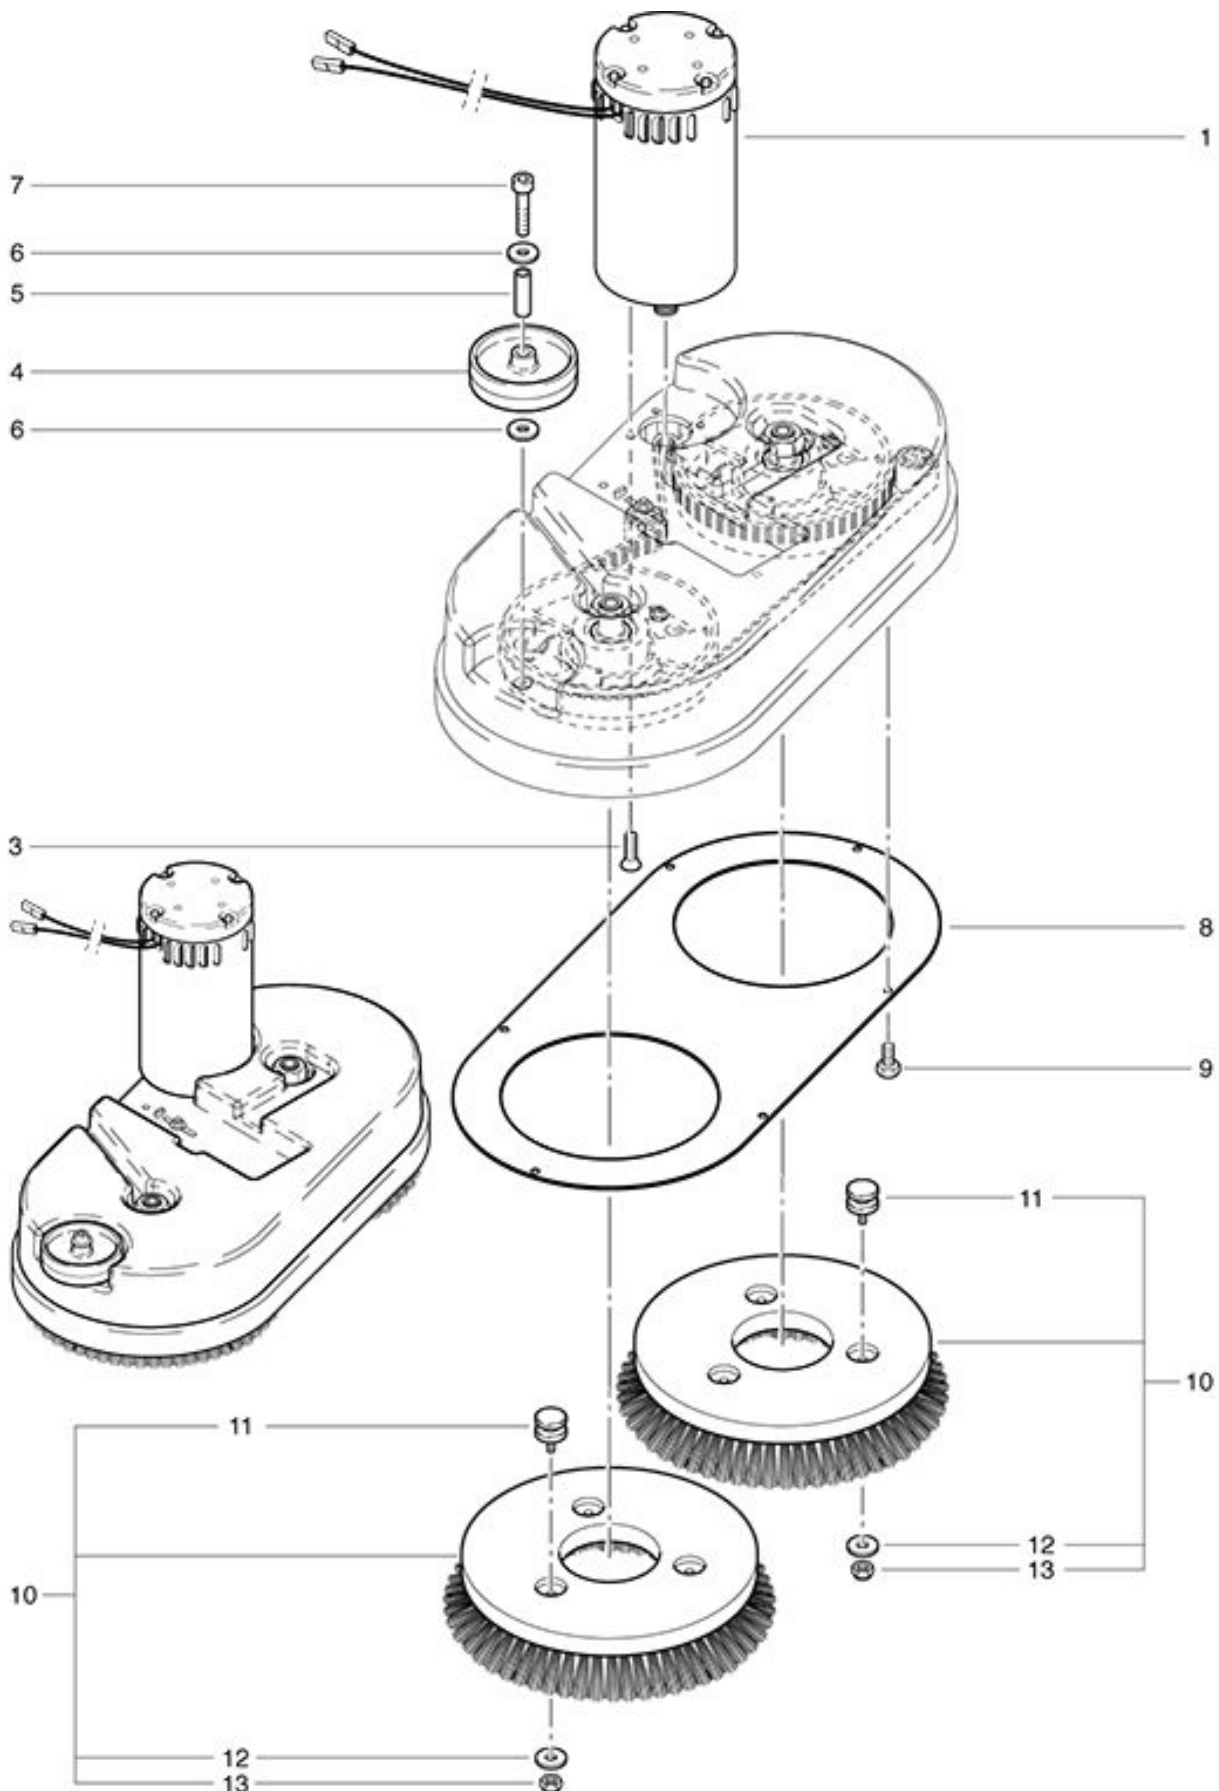

RA 561 B
Brush

As at: 10/05/11 Time:13:39

RA 561 B

Brush

As at: 10/05/11 Time:13:39

Pos.	Description	Reference
01	Brush motor	560.251
03	Countersunk screw M 6x16	P...487 W
04	Fender wheel	530.136
05	Distance ring	530.138
06	Washer M 6	P...496 M
07	Hexagon screw M 6x45	P...488 U
08	Metal cover	560.280
09	Screw M 5x8	P...481 L
10	Brush complet incl. the pos. 11-14	560.261
11	Bolt for driving plate	710.462
12	Washer M 6	P...510 L
13	Security M 6	P...492 K