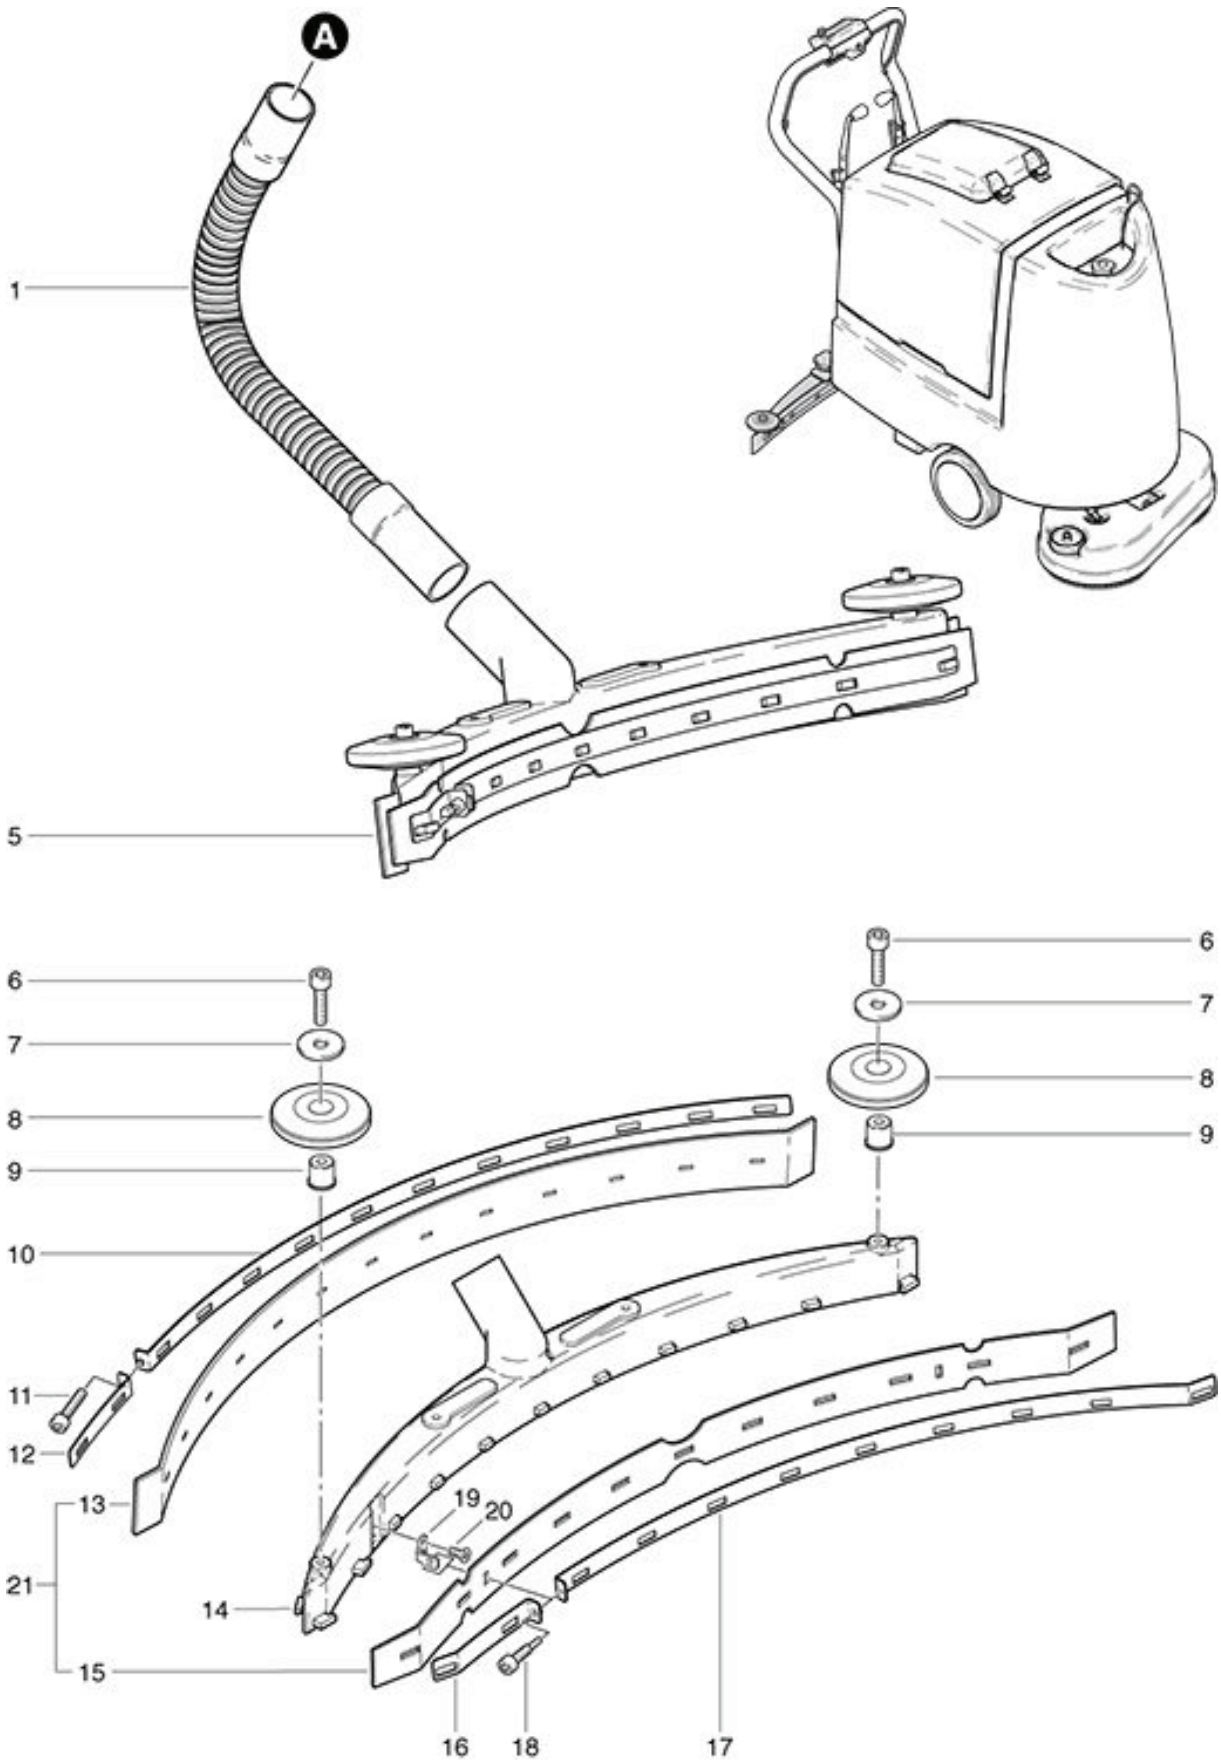

RA 561 B
Tractor nozzle

As at: 10/06/11 Time:13:53

RA 561 B

Tractor nozzle

As at: 10/06/11 Time:13:53

Pos.	Description	Reference
01	Hose complete	470.832
05	Suction nozzle complete, including items 6-20	560.560
06	Cylindrical screw M 8x35	P...473 D
07	Washer M 8	P...500 N
08	Fender wheel	800.561
09	Bearing bolt	800.423
10	Support plate in the back	560.562
11	Cylindrical screw M 5x25	P...488 K
12	Support plate small in the back	560.564
13	Suction lip in the back	560.556
14	Suction nozzle	560.565
15	Suction lip in front	560.557
16	Support plate small in front	560.561
17	Support plate in front	560.563
18	Set screw	800.425
19	Owner	560.566
20	Countersunk screw M 4x8	P...480 C
21	Suction lips set, standard	560.082
21	Suction lips set, oil and fatsteadily	560.081