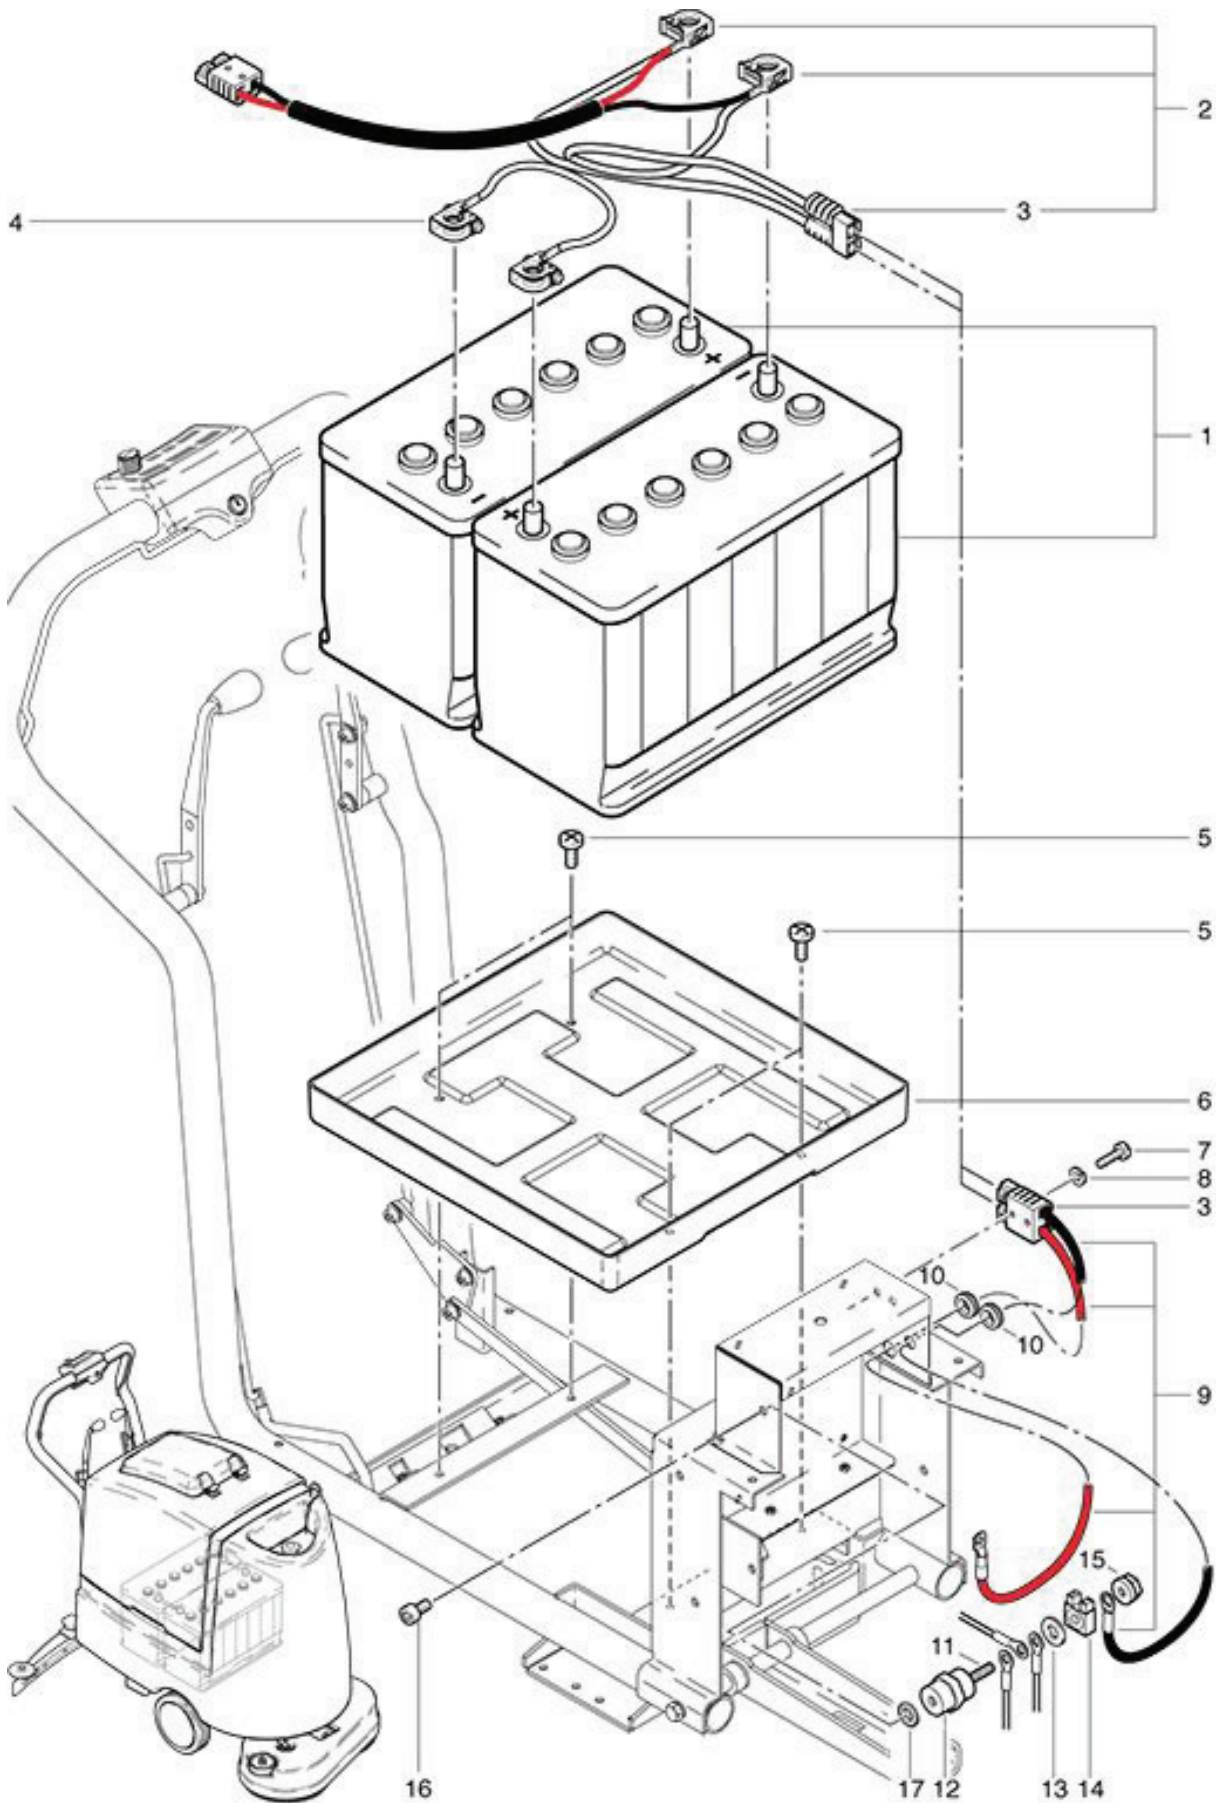

RA 561 B
Battery

As at: 10/05/11 Time:13:39

RA 561 B

Battery

As at: 10/05/11 Time:13:39

Pos.	Description	Reference
01	Set of Gel batteries 2x12V / 100 Ah (5 hours)	530.091
01	Set of wet batteries 2x12V / 105 Ah (5 hours)	530.090
02	Battery connecting cable incl. Charging plug	560.994
03	Charging plug red	P...357 A
04	Battery connecting cable	560.995
05	Pan head screw M 6x8	P...475 P
06	Battery container	560.585
07	Pan head screw M 4x20	P...475 F
08	Spring ring M 4	P...498 A
09	Wiring harness charging plug	560.763
10	Cable sleeve Ø 7,5x12 mm	P...409
11	Thread pin M 8x40 DIN 913	P...483
12	Support isolation M 8	P...366 A
13	Washer M 8	P...497 P
14	Fuse 75 A	560.710
15	Isolation nut M 8	710.353
16	Hexagon screw M 8x12 DIN 7984	P...488 X
17	Serrating washer M 8	P...499 E