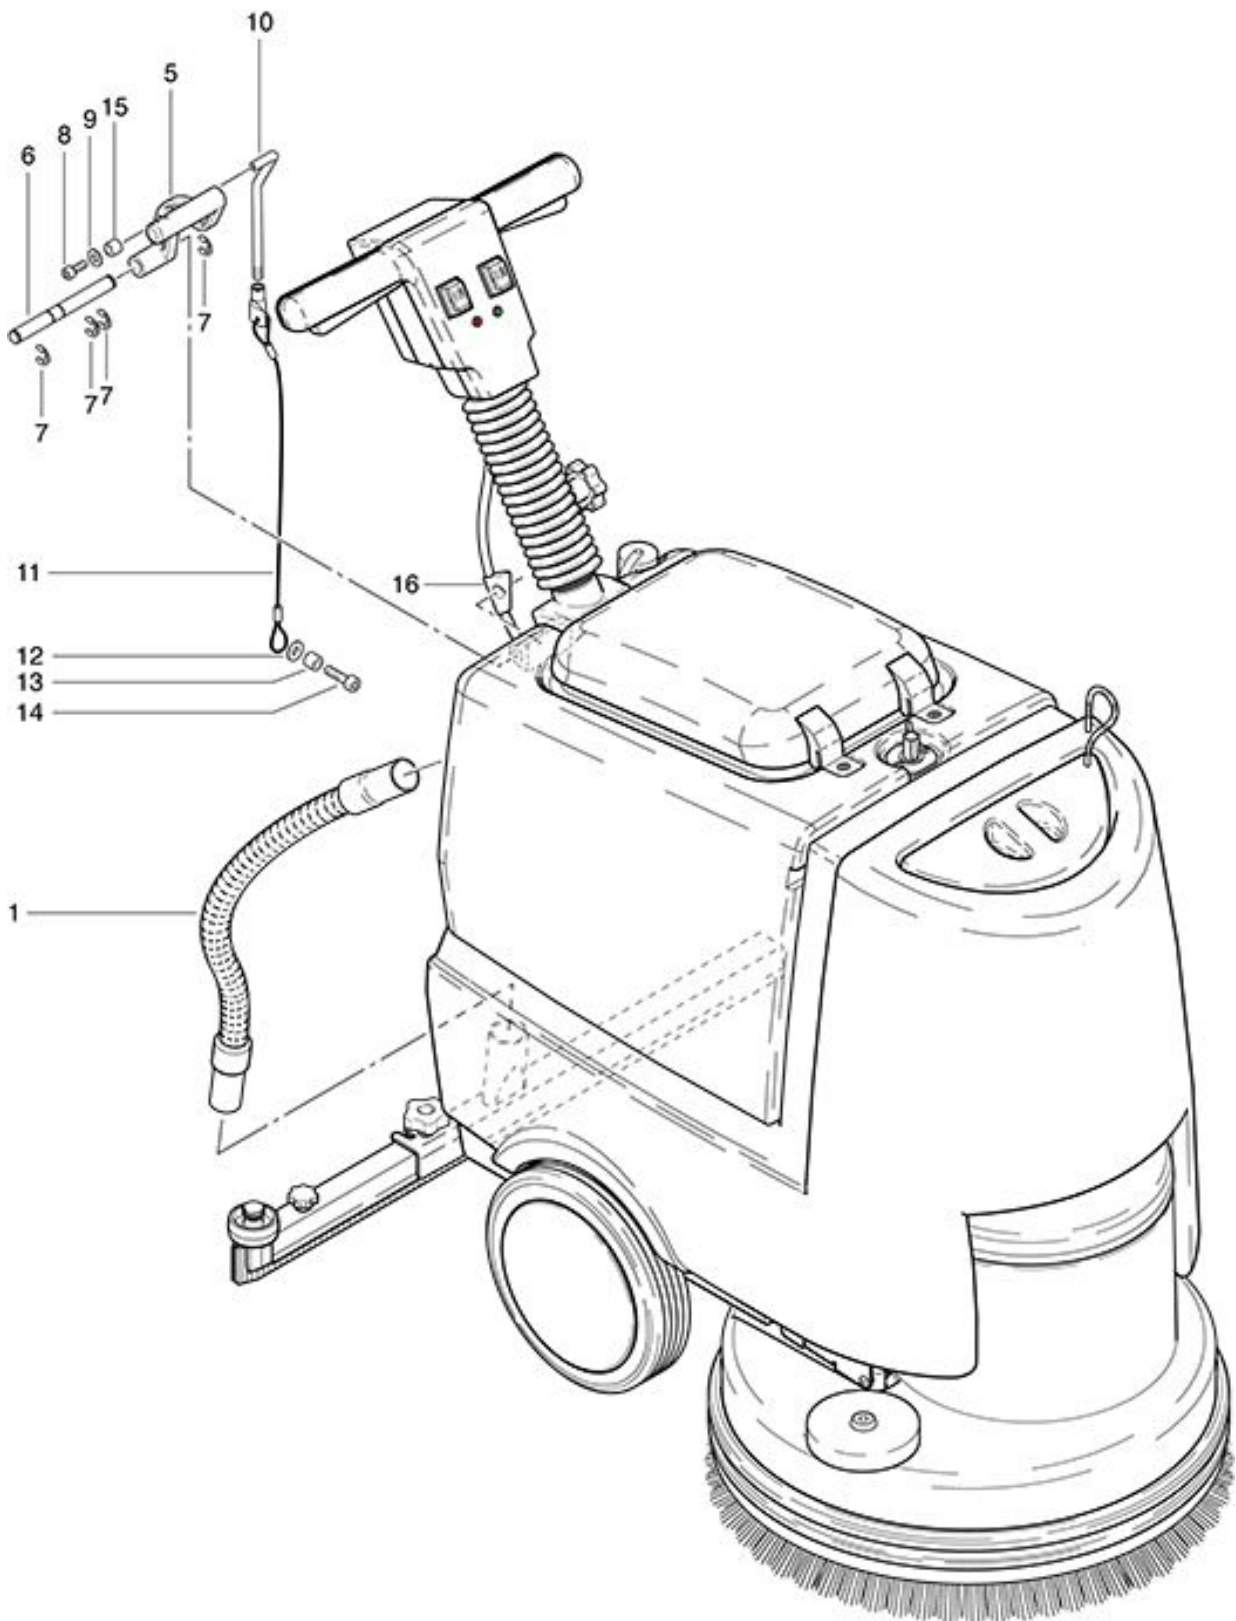

RA 501 B
Suction nozzle removal

As at: 09/28/11 Time:15:17

RA 501 B

Suction nozzle removal

As at: 09/28/11 Time:15:17

Pos.	Description	Reference
01	Hose complete	470.831
05	Lever to suction nozzle	432.365
06	Axle	432.361
07	Lock washer	P...499 Q
08	Fillister-head screw M 5x10	P...481 Z
09	Washer M 5	P...496 G
10	Lifting bar	432.370
11	Hauling cable RA 431 B	436.817
12	Washer M 5	P...496 K
13	Distance piece	430.618
14	Hexagon screw M 5x12	P...472 F
15	Distance piece	P...509 J
16	Cable entry	432.362