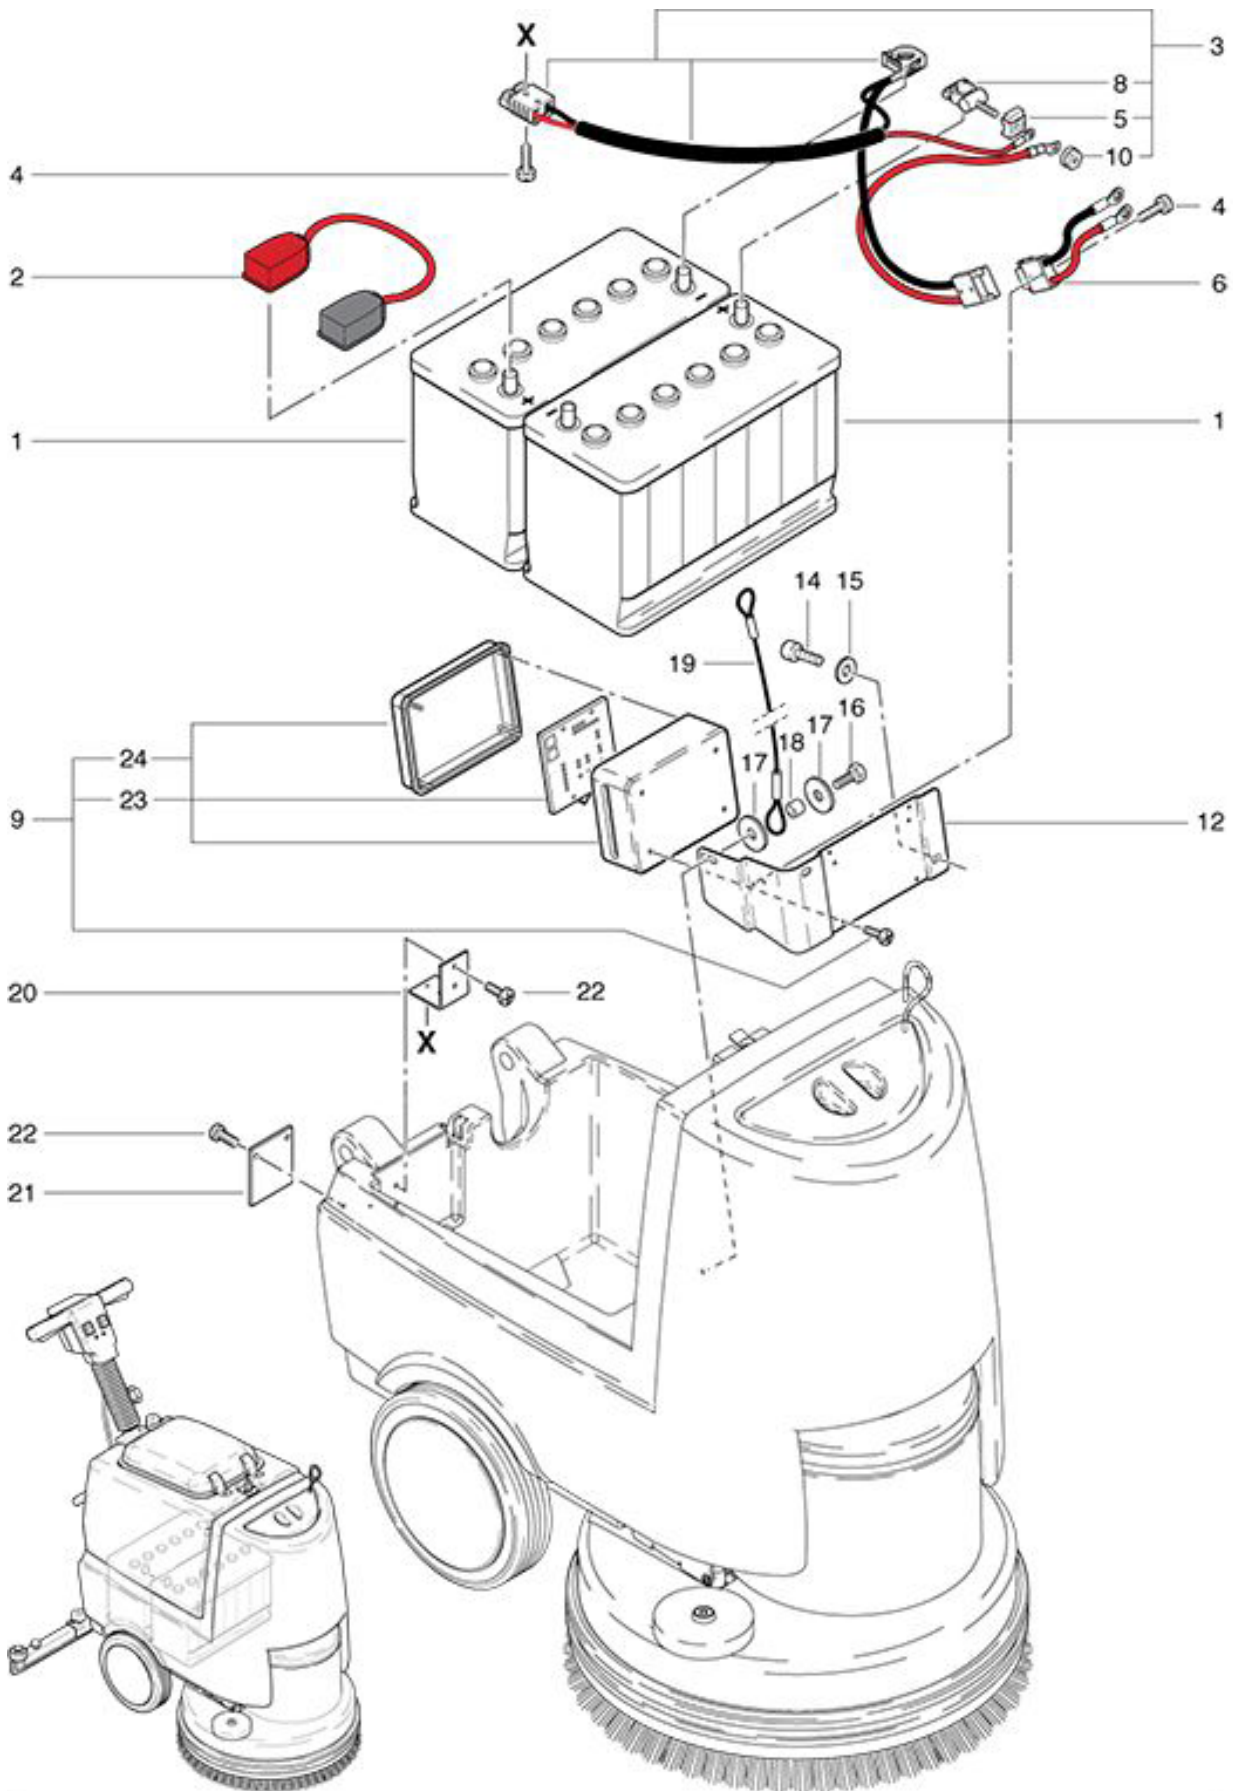

RA 501 B
Batterie assembling

As at: 09/28/11 Time:13:00

RA 501 B

Batterie assembling

As at: 09/28/11 Time:13:00

Pos.	Description	Reference
01	Set of Gel batteries 2x12V / 70 Ah (5 hours)	500.091
02	Battery connecting cable 10 mm ² , L=200 mm	436.985
03	Battery cable tree of complete inclusive pos. 5, 8+10	436.984
04	Pan head screw M 4x20	P...472 F
05	Fuse CF8, 75 A	560.710
06	Load plug wiring harness	436.713
08	Battery clamp 1-polig	P...357 E
09	Control box compl. inclusive pos. 23+24	436.770 A
10	Isolating nut/mother for CF8	710.353
12	Carrier control box	436.773
14	Screw M 6x10	P...486 YC
15	Washer M 6	P...496 L
16	Hexagon screw M 6x16	P...470 T
17	Washer M 6	P...497 Y
18	Distance washer	742.129
19	Polyester-hurry	436.447
20	Support angle	436.109
21	Plug cover	560.622
22	Screw M 5x12	P...488 B
23	Print control	436.776
24	El. box Cleanfix	436.774