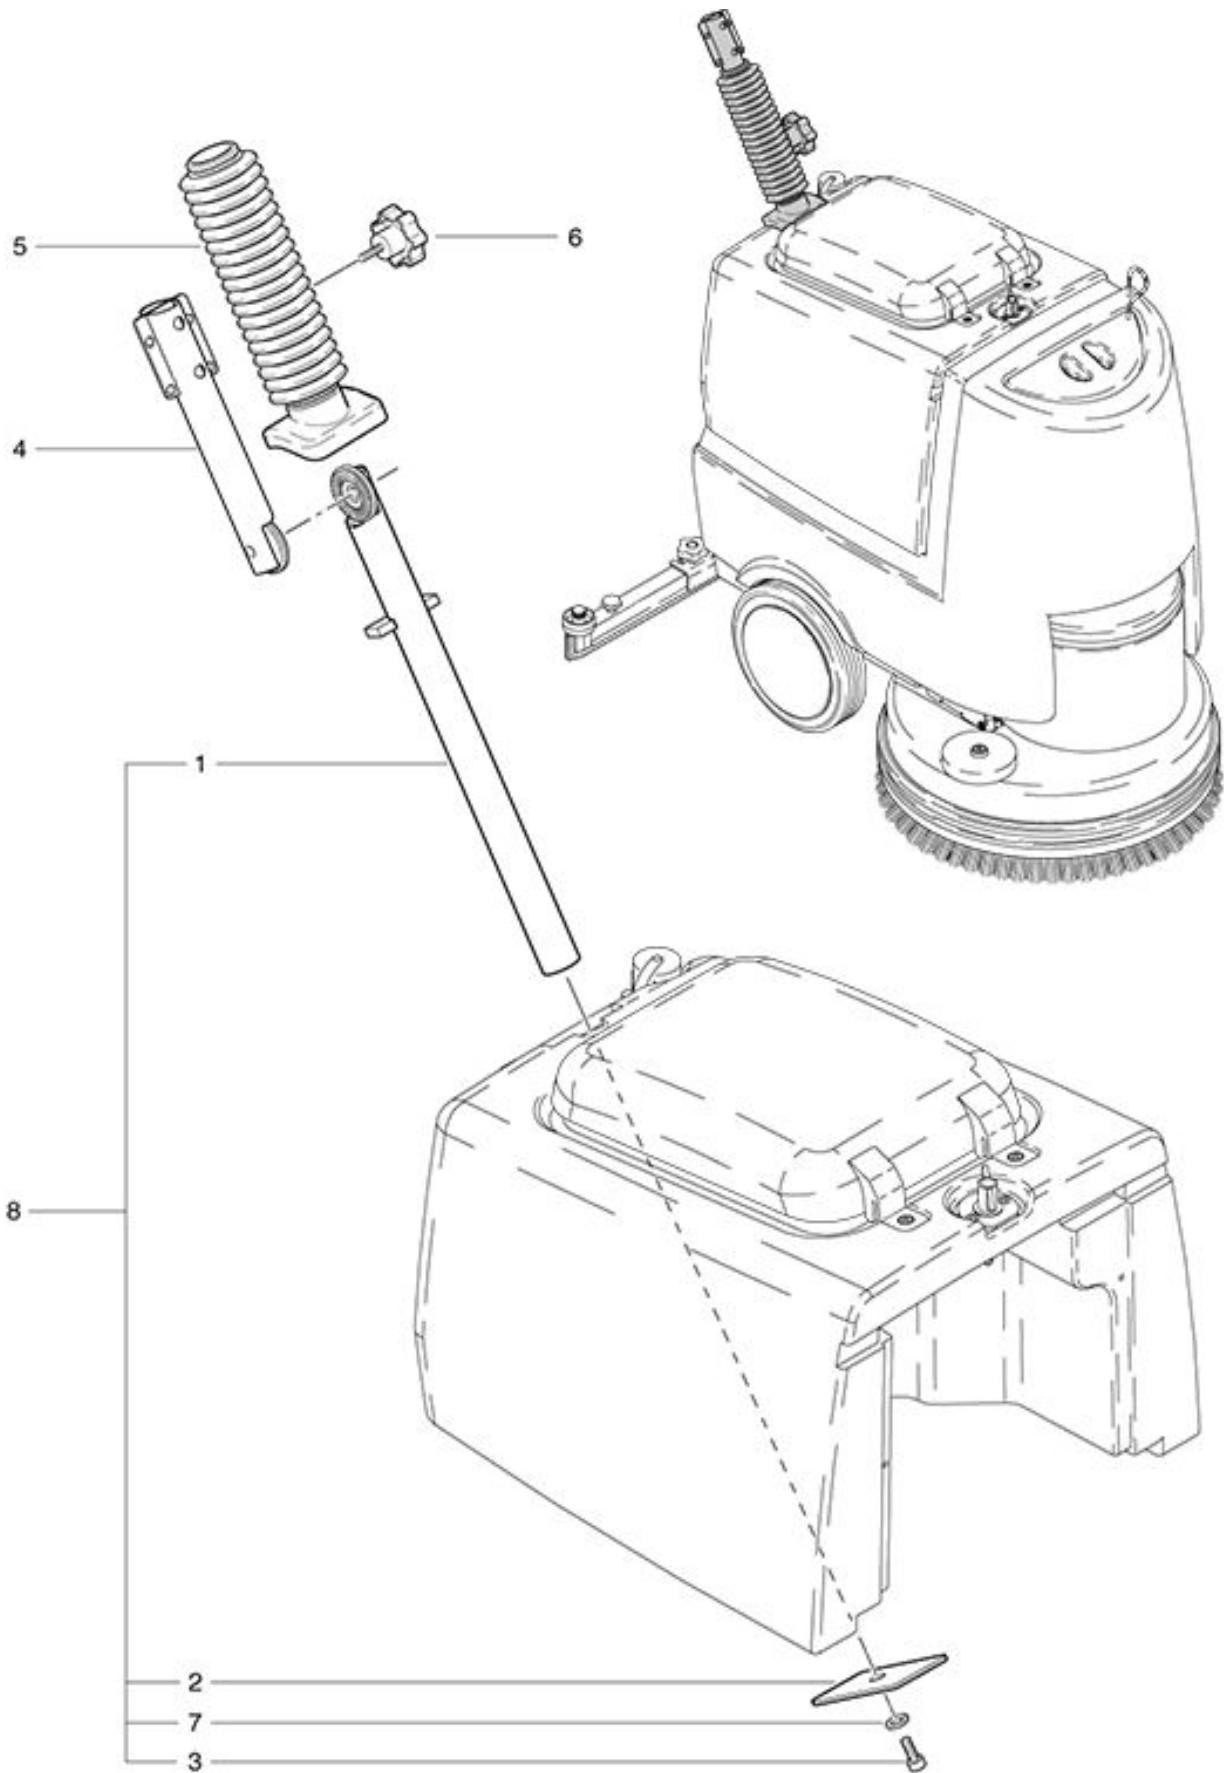

RA 501 B
Angled tube

As at: 09/28/11 Time:15:30

RA 501 B

Angled tube

As at: 09/28/11 Time:15:30

Pos.	Description	Reference
01	Lower angled tube	436.253
02	Disk	436.340
03	Cylindrical screw M 10x35	P...487 HA
04	Upper handle tube swivelling	432.410
05	Protection	432.405
06	Star handle Ø 62/M 8	P...253 K
07	Serrated lock washer M 10	P...498 F
08	Up to Masch.No 8812-001 complete order: Pos.1,2,3 and 7	-