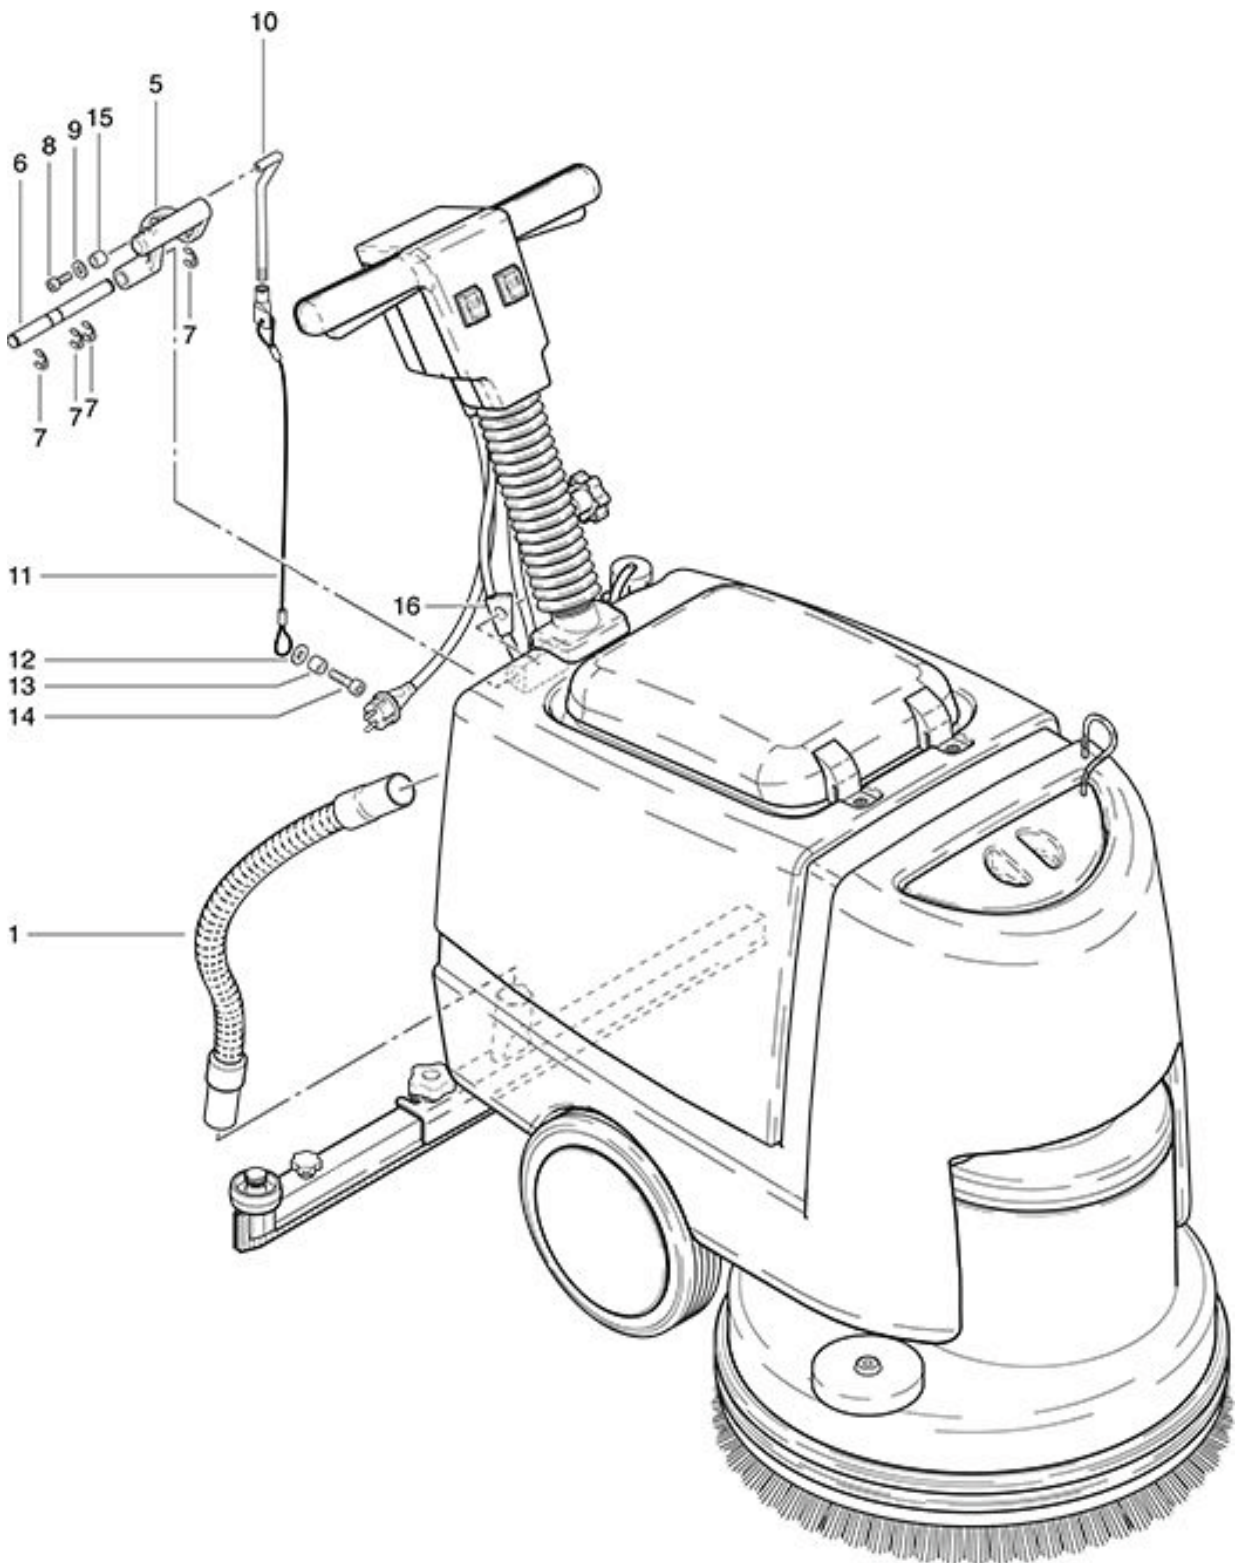

**RA 501 E**  
**Suction nozzle removal**

As at: 09/20/11 Time:15:51

### Suction nozzle removal

As at: 09/20/11 Time:15:51

<b>Pos.</b>	<b>Description</b>	<b>Reference</b>
01	Suction hose compl.	432.831
05	Lever to suction nozzle	432.365
06	Axle	432.361
07	Lock washer Ø 8	P...499 Q
08	Fillister-head screw M 5x10	P...481 Z
09	Washer M 5	P...496 G
10	Lifting bar	432.370
11	String	430.817
12	Washer M 6	P...496 K
13	Distance piece	430.618
14	Hexagon screw M 5x12	P...472 F
15	Distance piece	P...509 J
16	Cable entry	432.362