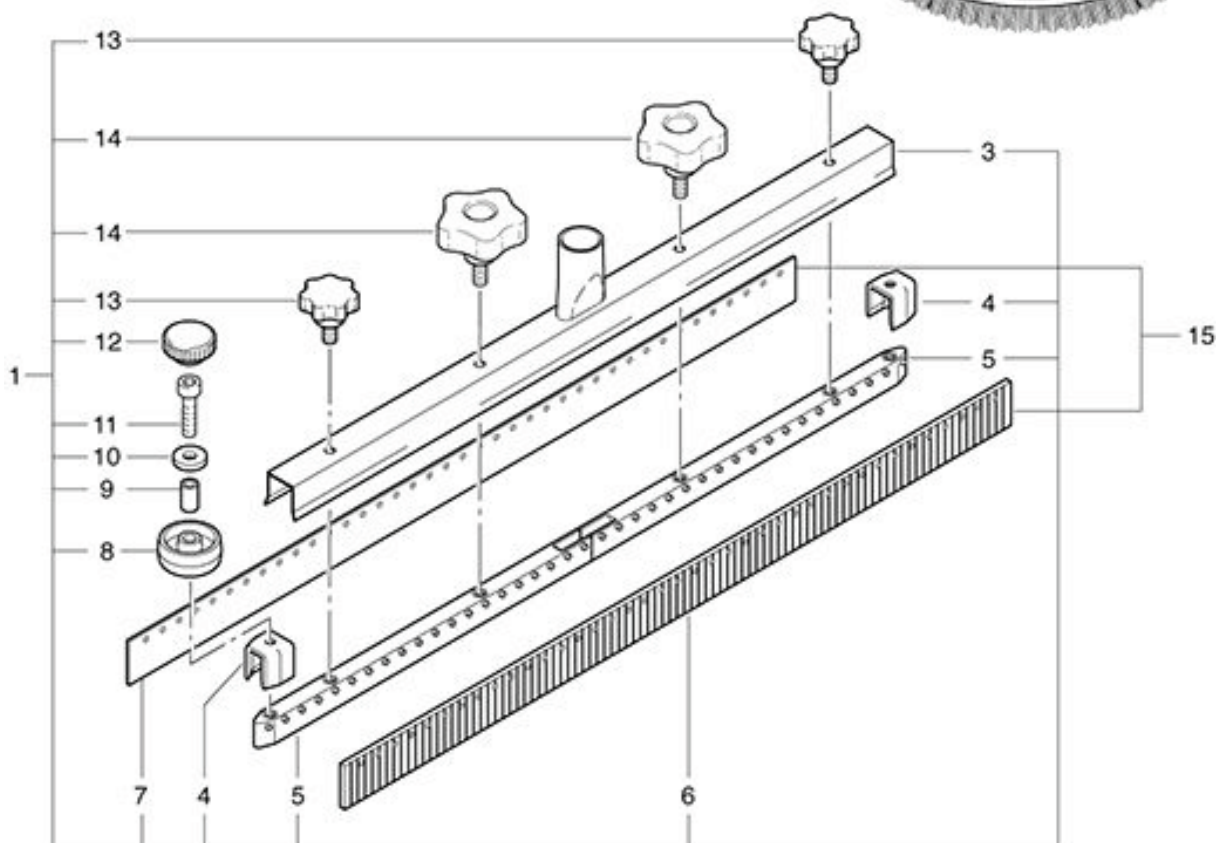

RA 501 E
Suction nozzle even

As at: 09/20/11 Time:15:47

RA 501 E

Suction nozzle even

As at: 09/20/11 Time:15:47

Pos.	Description	Reference
01	Suction nozzle 80 cm, compl. oil and fatsteadily including items 3-14	510.651
02	Suction nozzle even 80 cm compl. including items 3-15	501.025
03	Clamping guide	430.602
04	Nozzle end piece	530.606
05	Nozzle insert	530.601
06	Rubber blade (brown)	530.603
07	Rubber blade (blue)	530.605
08	Fender wheel Ø 50 mm	450.364 F
09	Distance piece 6/8x27.5 mm	530.609
10	Washer 6/16x1 mm	P...497 M
11	Cylindrical screw M 6x35	P...486 U
12	Screw knob M 6x20	P...494 X
13	Star handle M 8x15	530.607
14	Star handle Ø 62 M 8x18 mm	P...253 M
15	Suction lips set, standard	530.080
15	Suction lips set, oil and fatsteadily	560.080