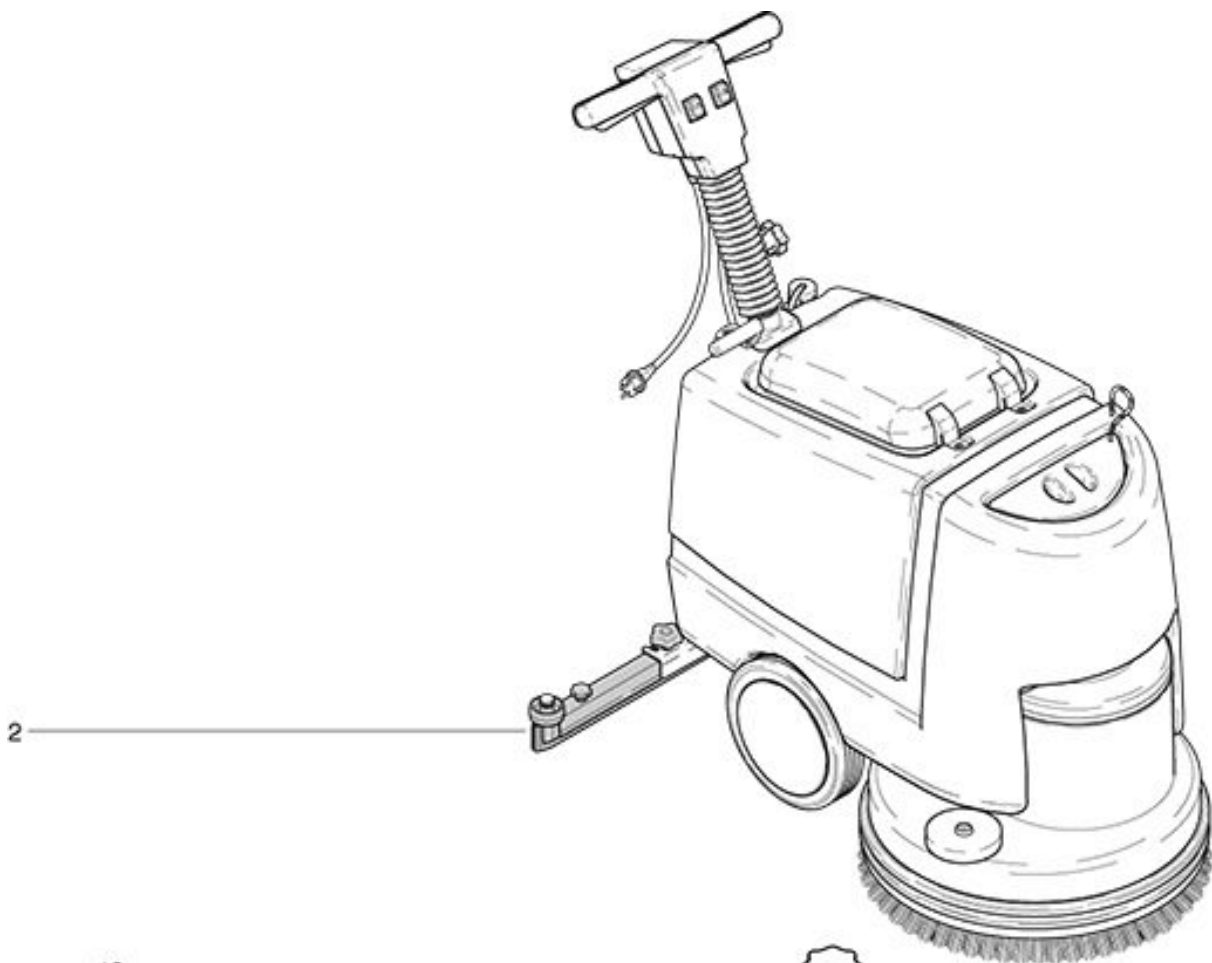

**RA 501 E**  
**Suction nozzle even**

As at: 09/20/11 Time:15:47

### Suction nozzle even

As at: 09/20/11 Time:15:47

<b>Pos.</b>	<b>Description</b>	<b>Reference</b>
01	Suction nozzle 80 cm, compl. oil and fatsteadily including items 3-14	510.651
02	Suction nozzle even 80 cm compl. including items 3-15	501.025
03	Clamping guide	430.602
04	Nozzle end piece	530.606
05	Nozzle insert	530.601
06	Rubber blade (brown)	530.603
07	Rubber blade (blue)	530.605
08	Fender wheel Ø 50 mm	450.364 F
09	Distance piece 6/8x27.5 mm	530.609
10	Washer 6/16x1 mm	P...497 M
11	Cylindrical screw M 6x35	P...486 U
12	Screw knob M 6x20	P...494 X
13	Star handle M 8x15	530.607
14	Star handle Ø 62 M 8x18 mm	P...253 M
15	Suction lips set, standard	530.080
15	Suction lips set, oil and fatsteadily	560.080