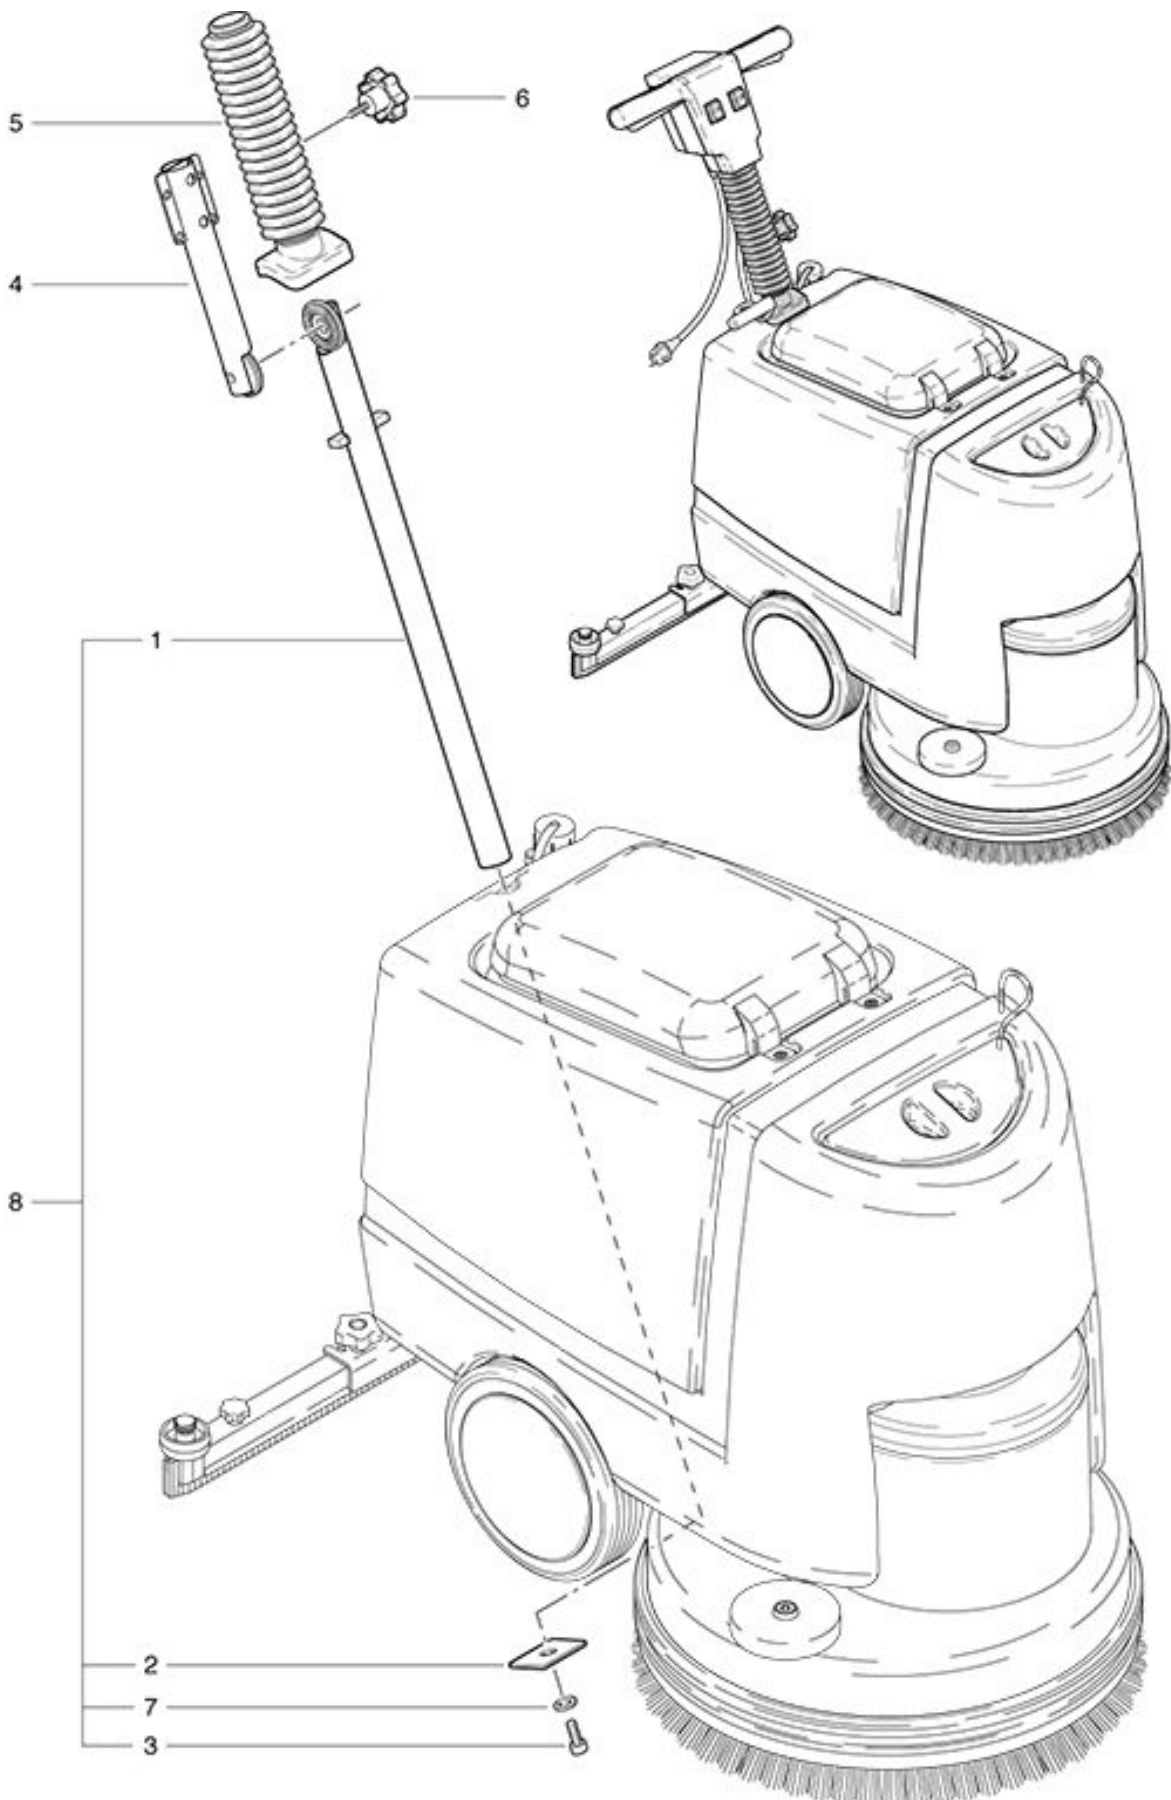

RA 501 E
Lower angled tube

As at: 09/20/11 Time:15:44

RA 501 E

Lower angled tube

As at: 09/20/11 Time:15:44

Pos.	Description	Reference
01	Lower angled tube	432.255
02	Disk	432.340
03	Cylindrical screw M 10x35	P...487 HA
04	Upper handle tube compl.	432.410
05	Protection	432.405
06	Star handle Ø 62/M 8	P...253 K
07	Serrated lock washer M 10	P...498 F
08	Up to Masch.Nr. 8812-001 complete order: Pos.1,2,3 and 7	-