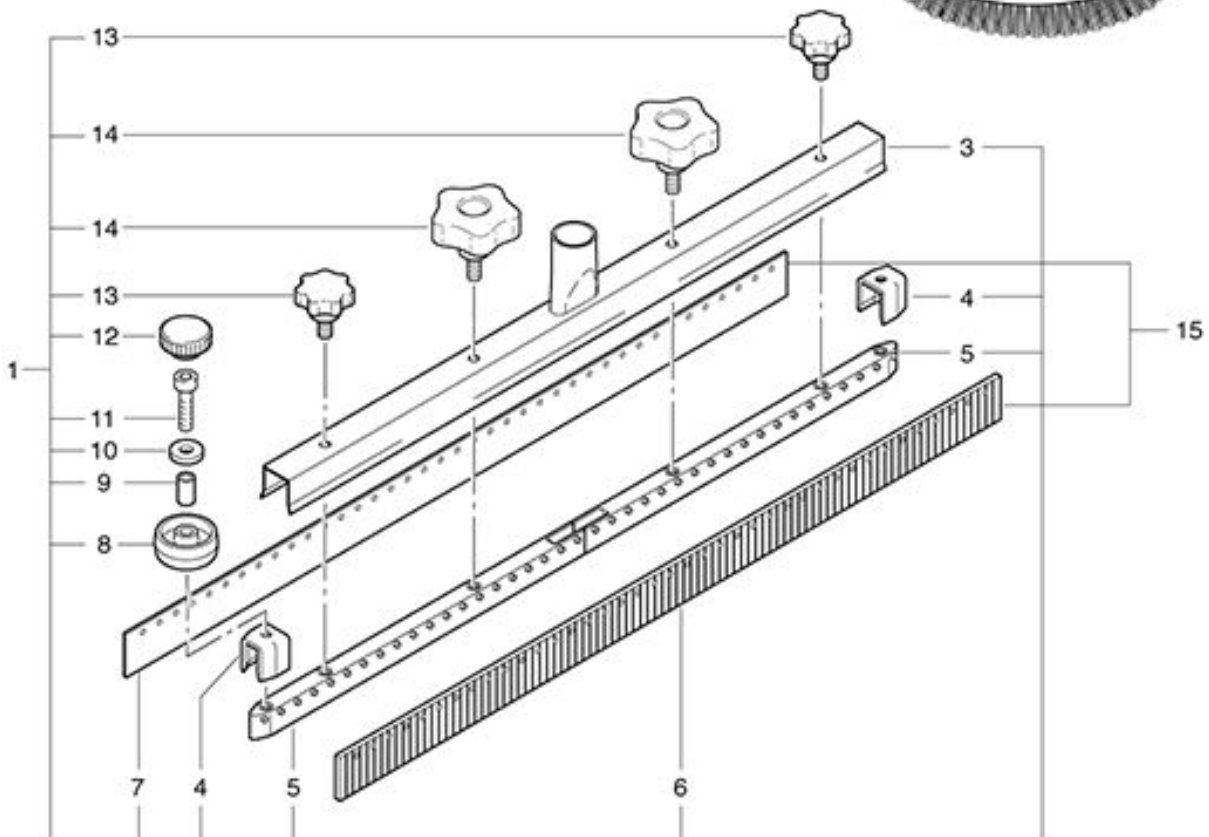

RA 431 E
Suction nozzle even

As at: 11/04/11 Time:14:26

RA 431 E

Suction nozzle even

As at: 11/04/11 Time:14:26

Pos.	Description	Reference
01	Suction nozzle even compl. including Items 3-14	430.600
03	Clamping guide	430.602
04	Nozzle end piece	530.606
05	Nozzle insert	430.603
06	Rubber blade brown	430.604
07	Rubber blade blue	430.605
08	Fender wheel Ø 50 mm	450.364 F
09	Distance piece 6/8x27.5 mm	530.609
10	Washer 6/16x1 mm	P...497 M
11	Cylindrical screw M 6x35	P...486 U
12	Screw knob M 6x20	P...494 X
13	Star handle	530.607
14	Star handle Ø 62 M 8x18 mm	P...253 M
15	Suction lips set, standard	430.082
15	Suction lips set, oil and fatsteadily	430.080