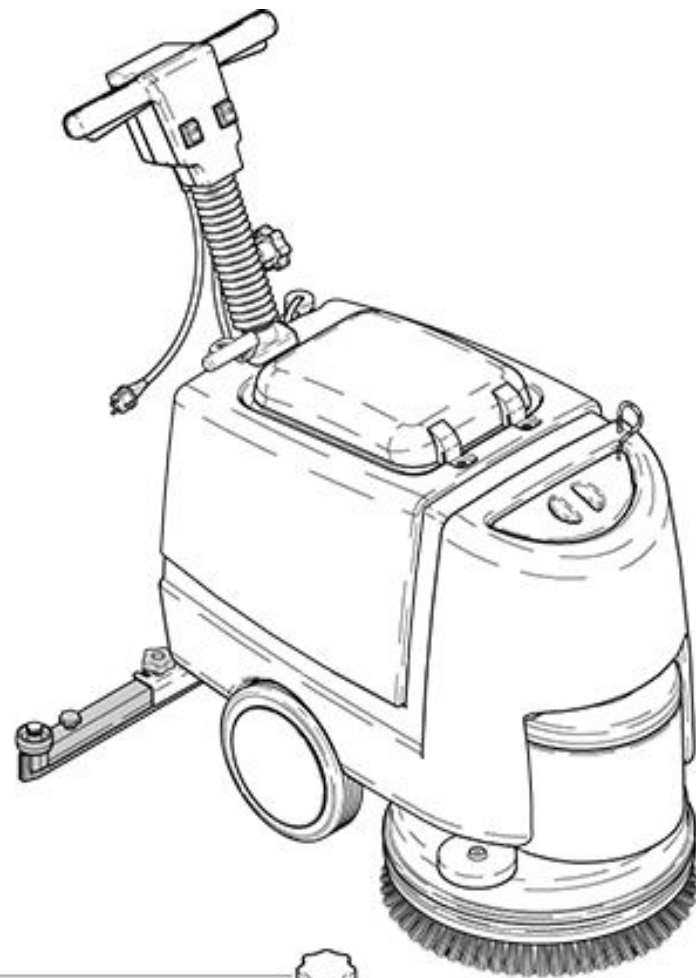

RA 431 E
Suction nozzle even

As at: 11/04/11 Time:14:26

RA 431 E

Suction nozzle even

As at: 11/04/11 Time:14:26

Pos.	Description	Reference
01	Suction nozzle even compl. including Items 3-14	430.600
03	Clamping guide	430.602
04	Nozzle end piece	530.606
05	Nozzle insert	430.603
06	Rubber blade brown	430.604
07	Rubber blade blue	430.605
08	Fender wheel Ø 50 mm	450.364 F
09	Distance piece 6/8x27.5 mm	530.609
10	Washer 6/16x1 mm	P...497 M
11	Cylindrical screw M 6x35	P...486 U
12	Screw knob M 6x20	P...494 X
13	Star handle	530.607
14	Star handle Ø 62 M 8x18 mm	P...253 M
15	Suction lips set, standard	430.082
15	Suction lips set, oil and fatsteadily	430.080