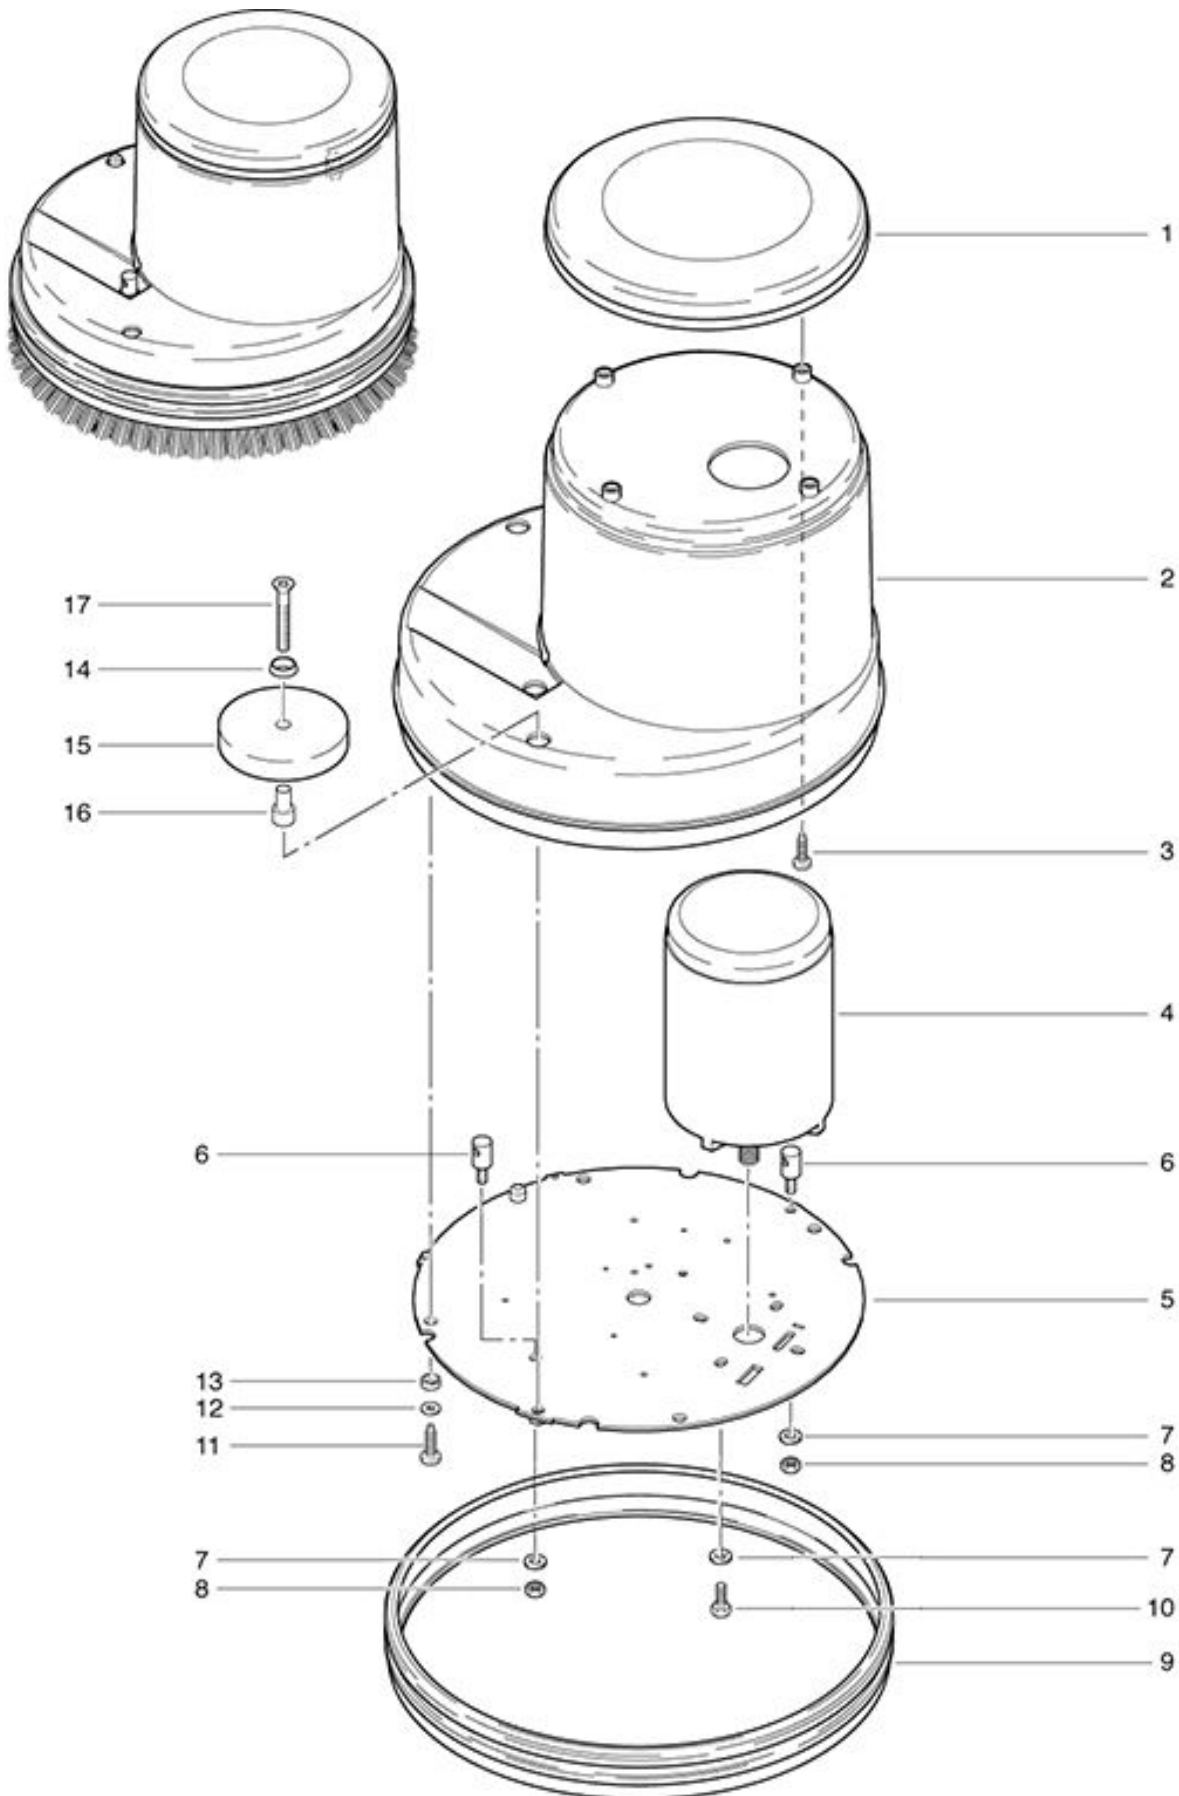

RA 431 E
Engine

As at: 09/30/11 Time:15:56

RA 431 E

Engine

As at: 09/30/11 Time:15:56

Pos.	Description	Reference
01	Cover	748.067 O
02	Cover	432.510
03	PT screw KA 50x25	P...515 L
04	Motor 230 V / 50 Hz	720.121
05	Bottom plate	432.502
06	Hold bolt	432.505
07	Washer M 8x16	P...496 P
08	Stopp-nut M 8	P...492 H
09	Shock protection	720.054
10	Hexagon screw M 8x16	P...471 D
11	PT-screw KA 50x10	P...515 LA
12	Washer M 5	P...496 G
13	Distance ring	432.515
14	Disk for countersunk screw	P...500 T
15	Fender wheel Ø 90 mm	510.127
16	Distance ring	432.508
17	Countersunk screw M 8x45	P...479 P