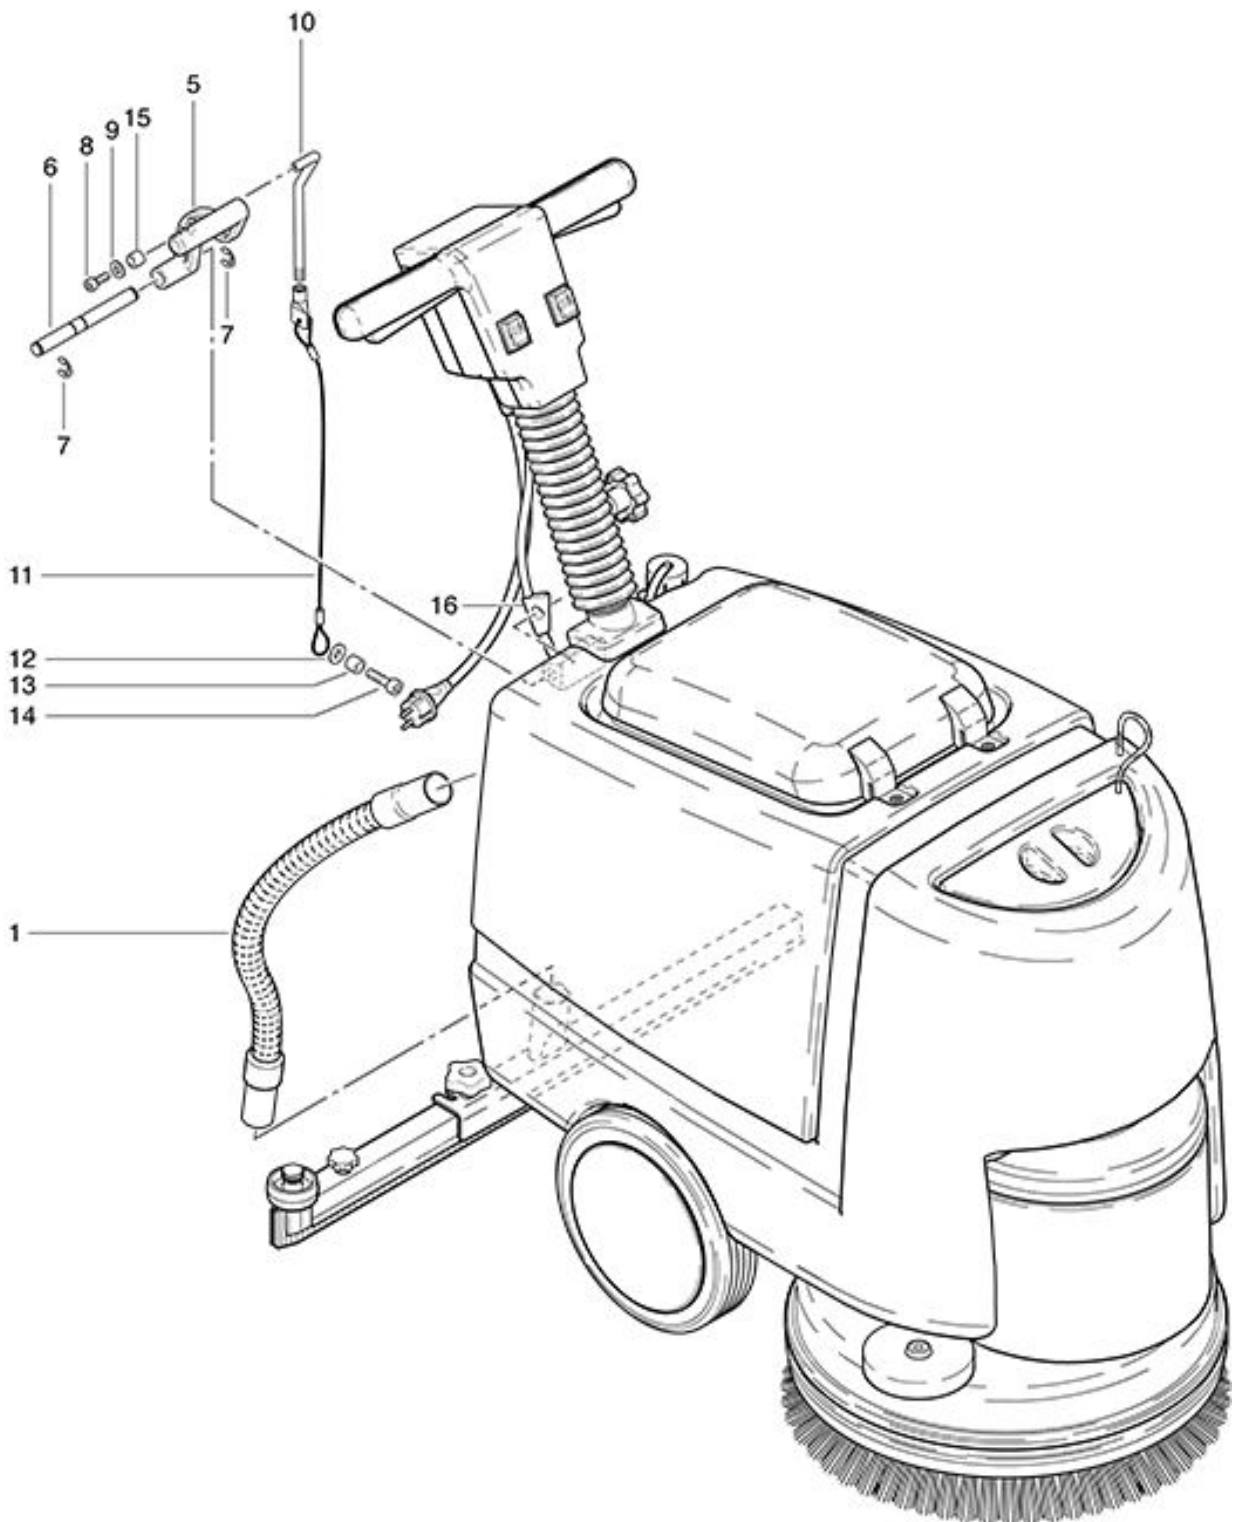

**RA 431 E**  
**Suction nozzle removal**

As at: 10/03/11 Time:16:09

### Suction nozzle removal

As at: 10/03/11 Time:16:09

<b>Pos.</b>	<b>Description</b>	<b>Reference</b>
01	Hose complete	432.831
05	Lever to suction nozzle	432.365
06	Axle	432.361
07	Lock washer Ø 8	P...499 Q
08	Filister-head screw M 5x10	P...481 Z
09	Washer M 5	P...496 G
10	Lifting bar	432.370
11	Hauling cable 319 mm	432.817
12	Washer M 5	P...496 K
13	Distance piece	430.618
14	Hexagon screw M 5x12	P...472 F
15	Distance piece	P...509 J
16	Cable entry	432.362