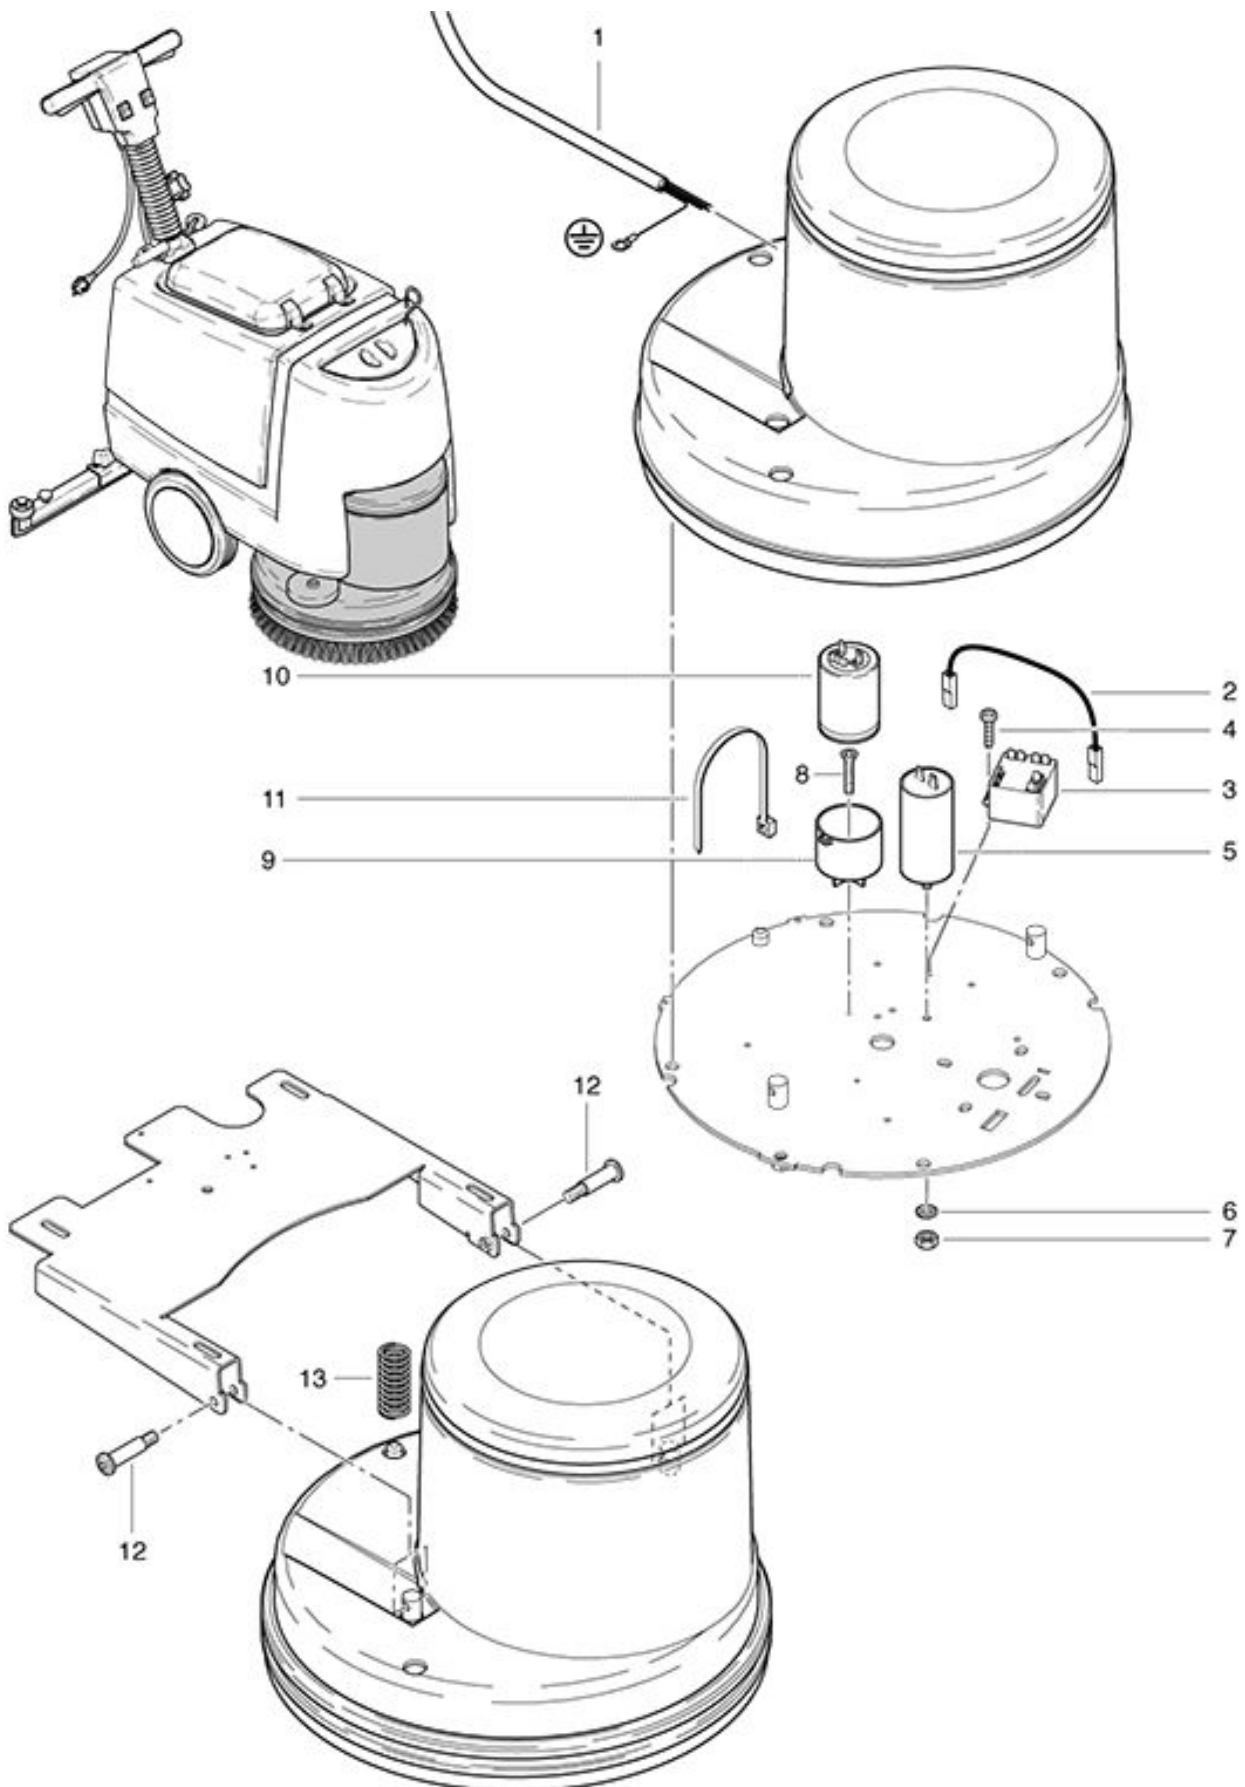

RA 431 E
Capacitor

As at: 09/30/11 Time:15:06

RA 431 E

Capacitor

As at: 09/30/11 Time:15:06

Pos.	Description	Reference
01	Motor cable	430.317
02	Cable	790.556
03	Relais	P...350
04	PT screw KA 30x10	P...516 A
05	Capacitor 25 uF, 450 VAC	720.122 A
06	Security washer M 8	6610419
07	Nut M 8	P...491 F
08	Countersunk screw M 4x25	P...480 V
09	Capacitor holder	741.316
10	Capacitor 125 uF, 320 V	742.328
11	Cable clamp	4611085
12	Pass shoulder screw M 6	432.521
13	Compression spring 68x18x2	432.520