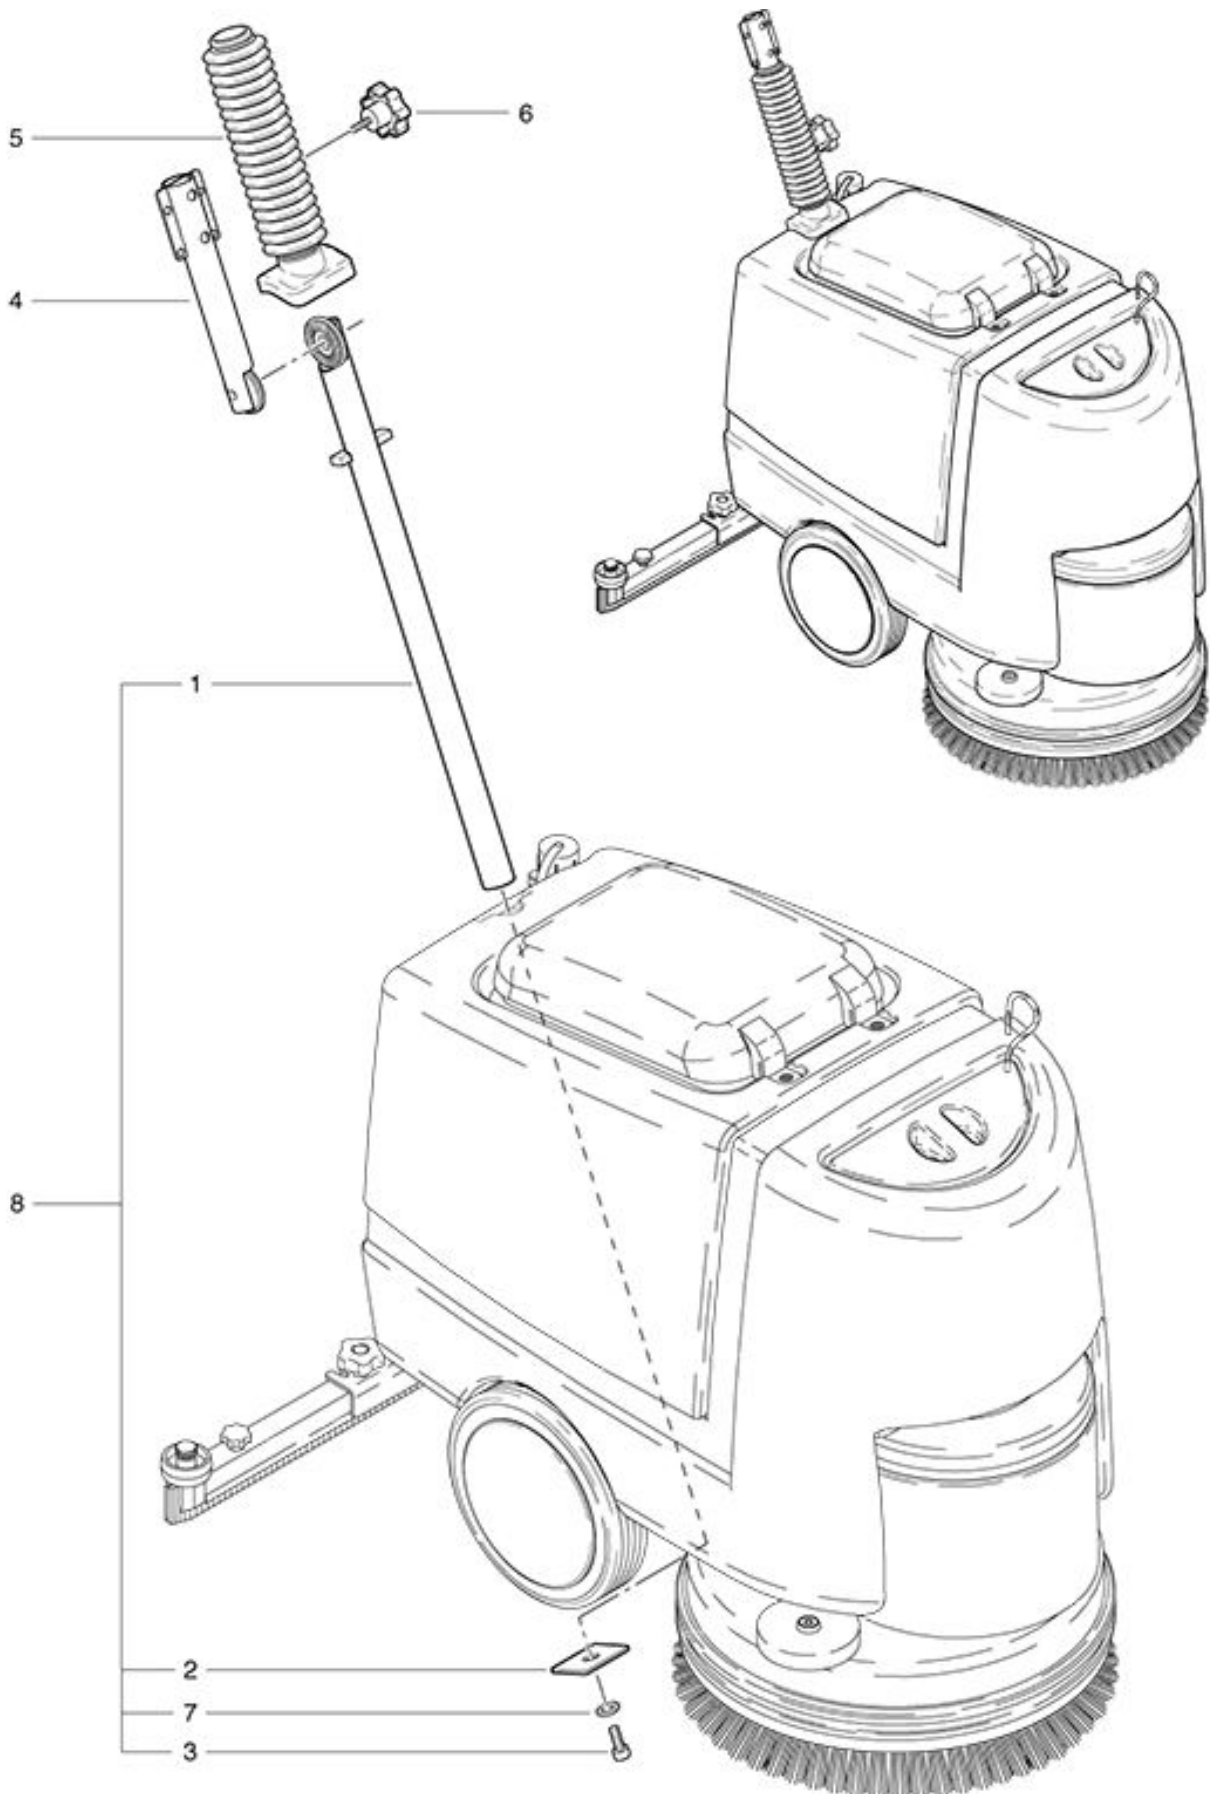

RA 431 E
Lower angled tube

As at: 09/30/11 Time:16:10

RA 431 E

Lower angled tube

As at: 09/30/11 Time:16:10

Pos.	Description	Reference
01	Lower angled tube	432.255
02	Disk	432.340
03	Cylindrical screw M 10x35	P...487 HA
04	Upper handle tube swivelling	432.410
05	Protection	432.405
06	Star handle Ø 62/M 8	P...253 K
07	Serrated lock washer M 10	P...498 F
08	Up to Masch.Nr. 8812-001 complete order: Pos.1,2,3 and 7	-