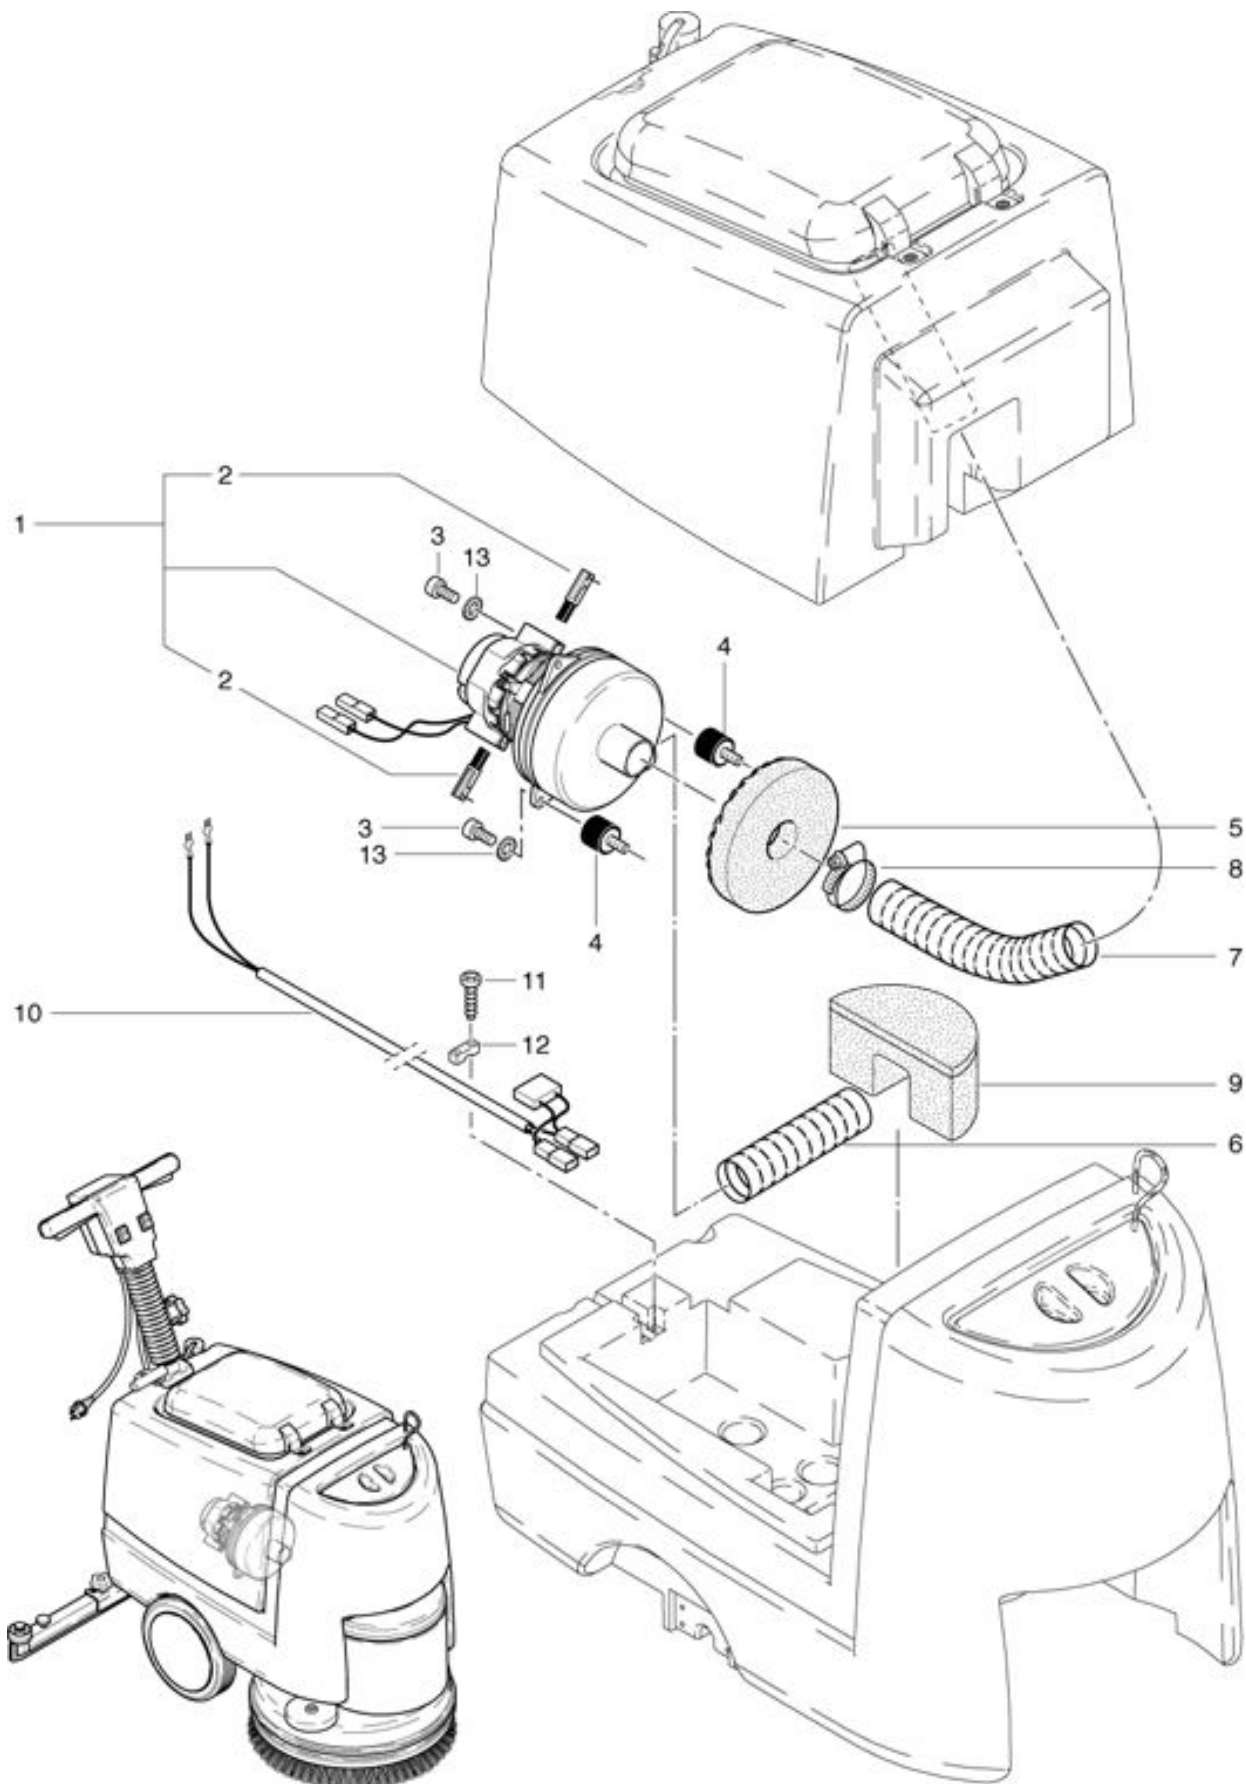

**RA 431 E**  
**Vacuum motor assembling**

As at: 09/29/11 Time:15:22

### Vacuum motor assembling

As at: 09/29/11 Time:15:22

<b>Pos.</b>	<b>Description</b>	<b>Reference</b>
01	Vacuum motor	P...880
02	Pair of carbon brushes	P...870 KB
03	Cylindrical screw M 6x12	P...486 Q
04	Round buffer M 6	500.499
05	Noise absorber	432.349
06	Exhaust air hose suction blower compl.	432.351
07	Suction hose size 38x200	432.352
08	Hose clamp	P...206 D
09	Muffler blower compl.	432.353
10	Cable tree with capacitor	432.319 A
11	Filister-head screw M 5x16	P...476 E
12	Cable clamp	4611085
13	Washer M 6	P...499 D