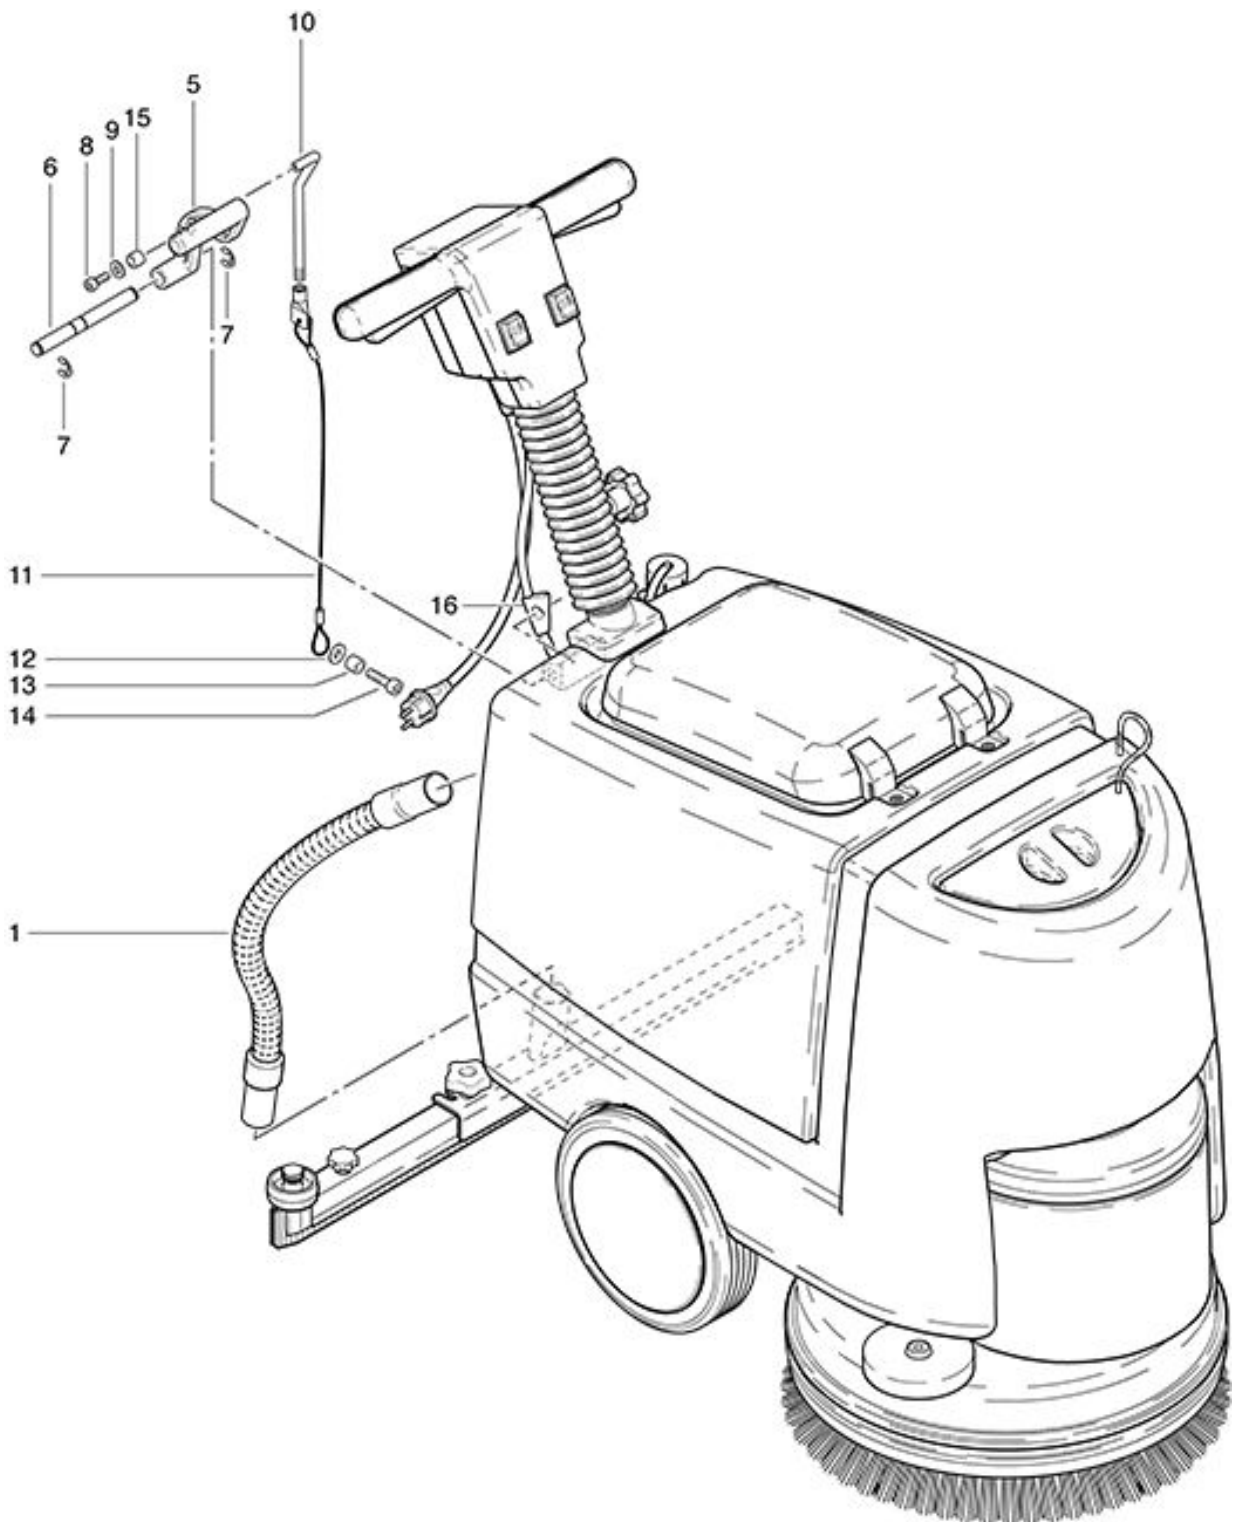

**RA 431 E**  
**Suction nozzle removal**

As at: 09/29/11 Time:15:11

### Suction nozzle removal

As at: 09/29/11 Time:15:11

<b>Pos.</b>	<b>Description</b>	<b>Reference</b>
01	Hose complete	432.831
05	Lever to suction nozzle	432.365
06	Axle	432.361
07	Lock washer Ø 8	P...499 Q
08	Filister-head screw M 5x10	P...481 Z
09	Washer M 5	P...496 G
10	Lifting bar	432.370
11	Hauling cable 319 mm	432.817
12	Washer M 5	P...496 K
13	Distance piece	430.618
14	Hexagon screw M 5x12	P...472 F
15	Distance piece	P...509 J
16	Cable entry	432.362