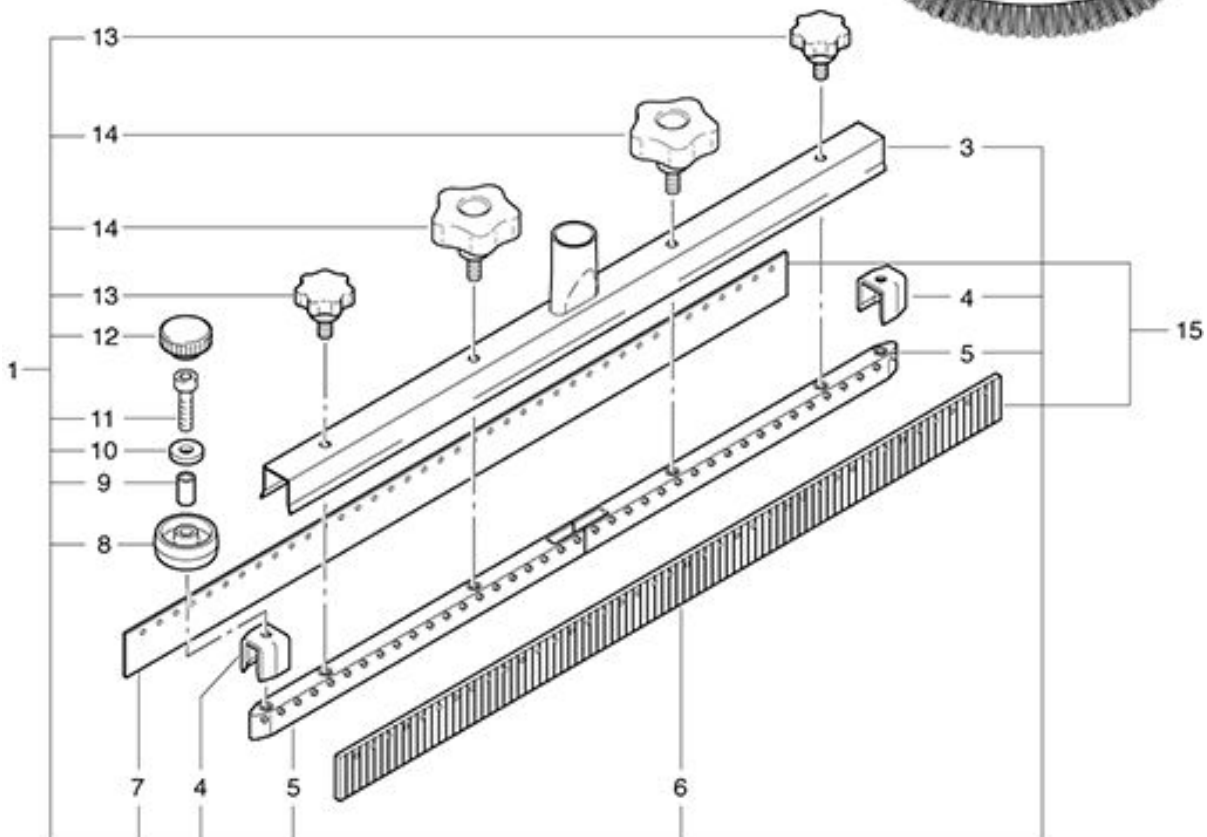

RA 431 E
Suction nozzle even

As at: 09/29/11 Time:15:03

RA 431 E

Suction nozzle even

As at: 09/29/11 Time:15:03

Pos.	Description	Reference
01	Suction nozzle even compl. including Items 3-14	430.600
03	Clamping guide	430.602
04	Nozzle end piece	530.606
05	Nozzle insert	430.603
06	Rubber blade brown	430.604
07	Rubber blade blue	430.605
08	Fender wheel Ø 50 mm	450.364 F
09	Distance piece 6/8x27.5 mm	530.609
10	Washer 6/16x1 mm	P...497 M
11	Cylindrical screw M 6x35	P...486 U
12	Screw knob M 6x20	P...494 X
13	Star handle	530.607
14	Star handle Ø 62 M 8x18 mm	P...253 M
15	Suction lips set, standard	430.082
15	Suction lips set, oil and fatsteadily	430.080