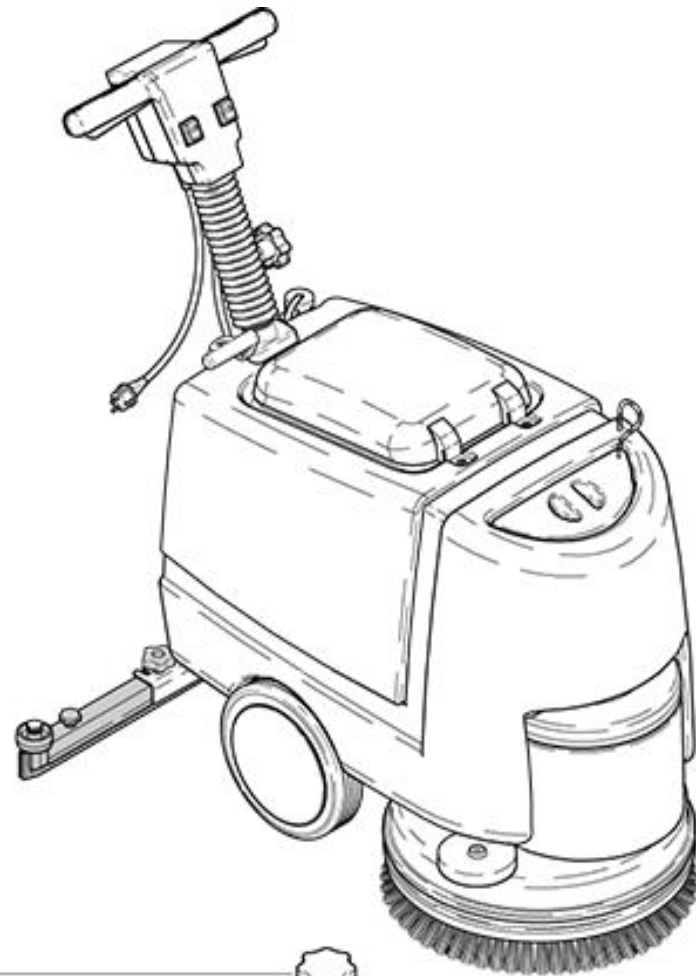

RA 431 E
Suction nozzle even

As at: 09/29/11 Time:15:03

RA 431 E

Suction nozzle even

As at: 09/29/11 Time:15:03

Pos.	Description	Reference
01	Suction nozzle even compl. including Items 3-14	430.600
03	Clamping guide	430.602
04	Nozzle end piece	530.606
05	Nozzle insert	430.603
06	Rubber blade brown	430.604
07	Rubber blade blue	430.605
08	Fender wheel Ø 50 mm	450.364 F
09	Distance piece 6/8x27.5 mm	530.609
10	Washer 6/16x1 mm	P...497 M
11	Cylindrical screw M 6x35	P...486 U
12	Screw knob M 6x20	P...494 X
13	Star handle	530.607
14	Star handle Ø 62 M 8x18 mm	P...253 M
15	Suction lips set, standard	430.082
15	Suction lips set, oil and fatsteadily	430.080