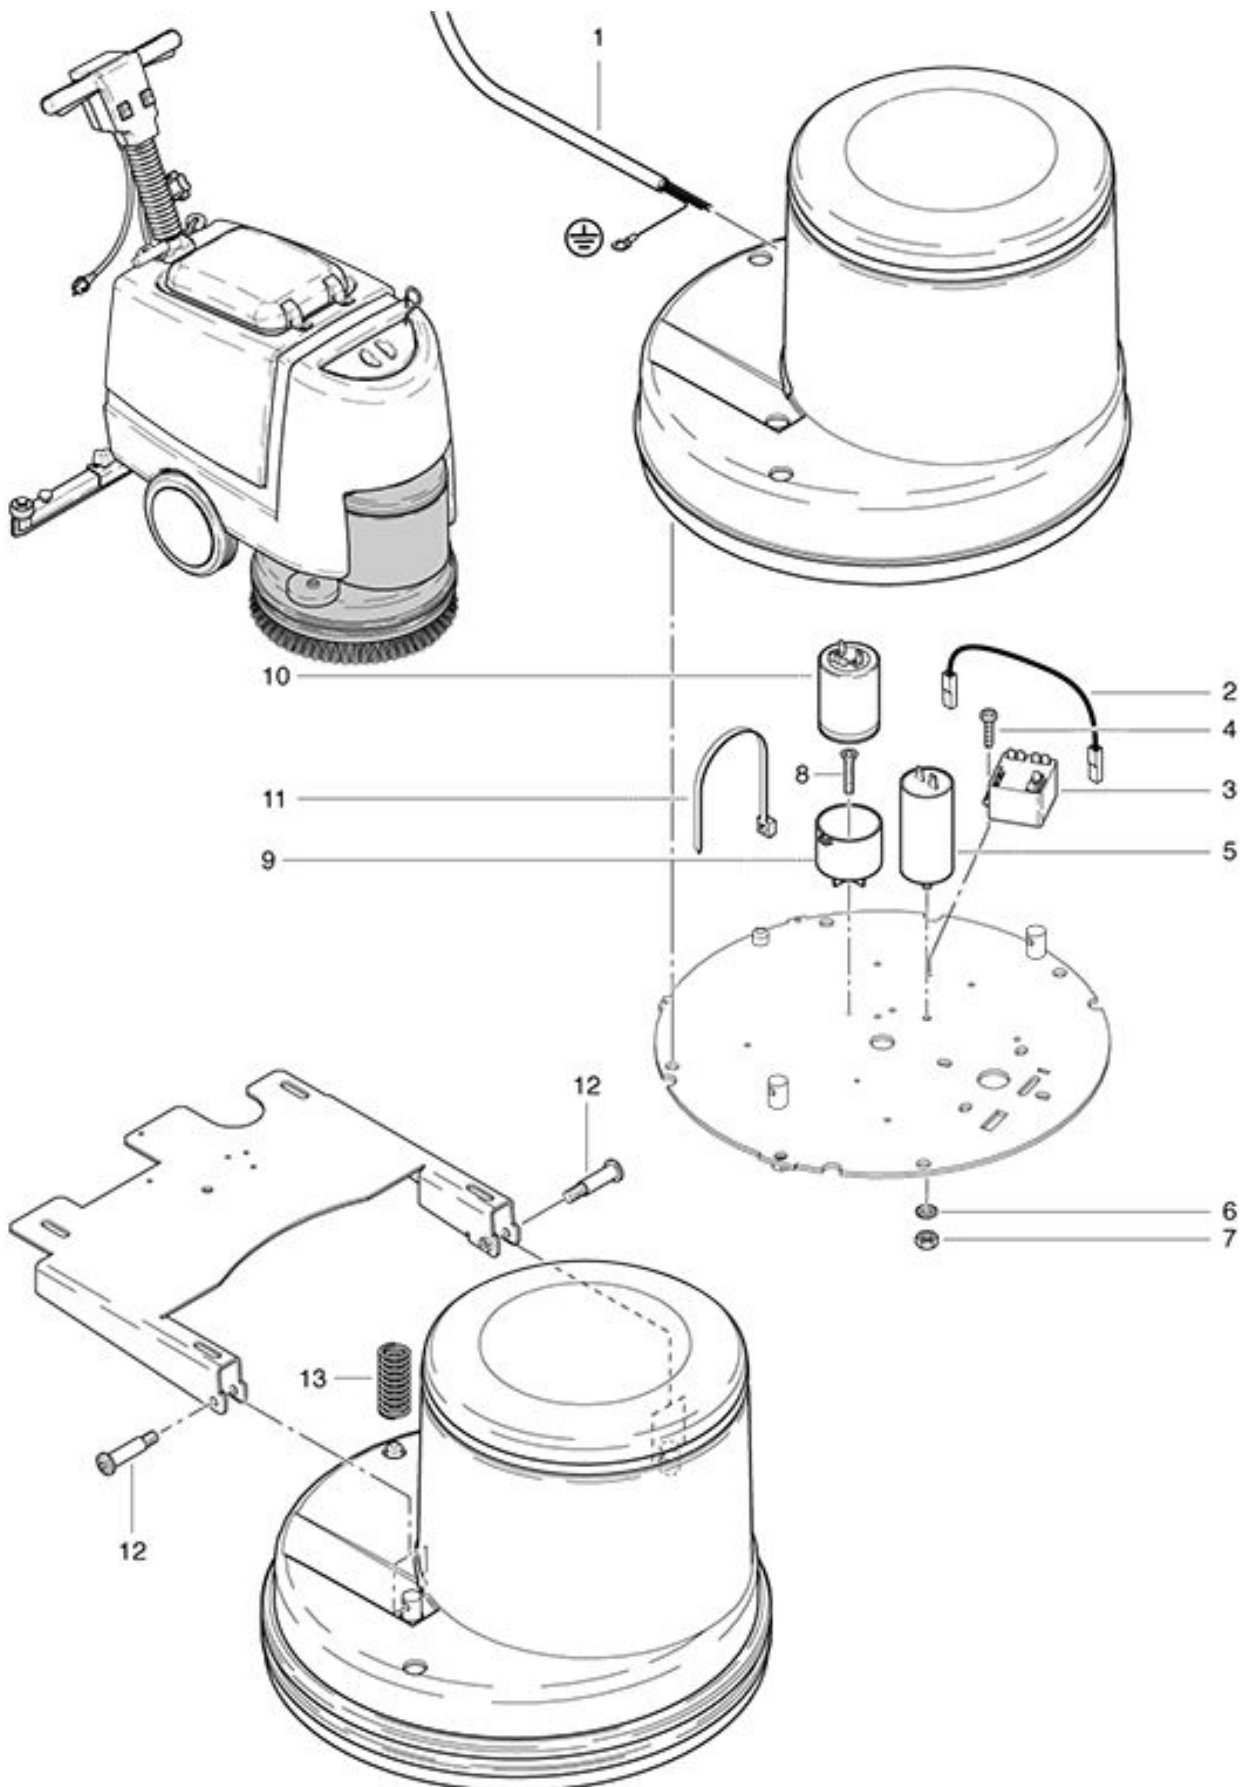

RA 431 E
Capacitor

As at: 09/29/11 Time:09:20

RA 431 E

Capacitor

As at: 09/29/11 Time:09:20

Pos.	Description	Reference
01	Motor cable	430.317
02	Cable	790.556
03	Relais	P...350
04	PT screw KA 30x10	P...516 A
05	Capacitor 25 uF, 450 VAC	720.122 A
06	Security washer M 8	6610419
07	Nut M 8	P...491 F
08	Countersunk screw M 4x25	P...480 V
09	Capacitor holder	741.316
10	Capacitor 125 uF, 320 V	742.328
11	Cable clamp	4611085
12	Pass shoulder screw M 6	432.521
13	Compression spring 68x18x2	432.520