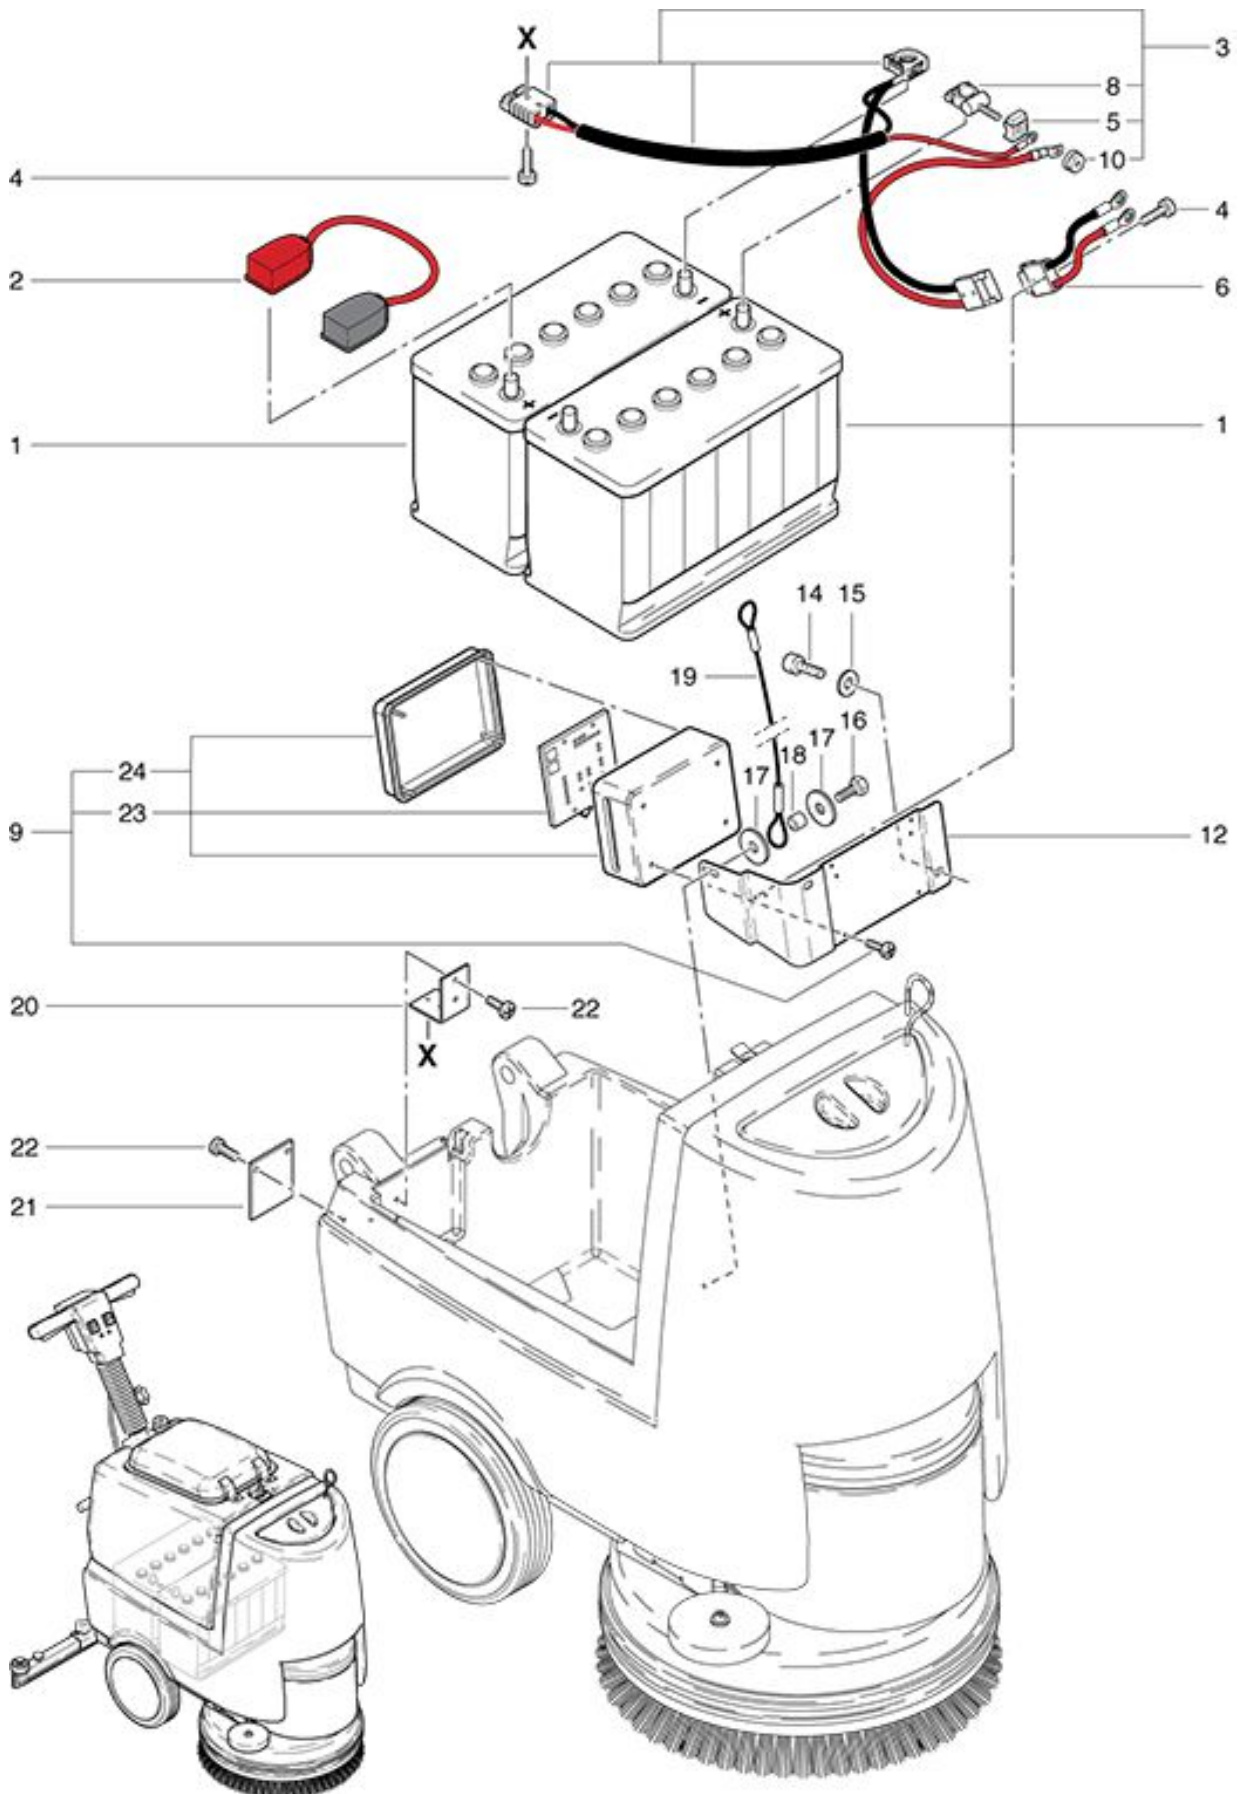

RA 431 B
Batterie assembling

As at: 09/29/11 Time:16:25

RA 431 B

Batterie assembling

As at: 09/29/11 Time:16:25

Pos.	Description	Reference
01	Set of Gel batteries 2x12 V / 70 Ah (5 hours)	500.091
02	Battery connecting cable 10 mm ² , L=200 mm	436.985
03	Battery cable tree of compl. inclusive pos. 5,8+10	436.984
04	Pan head screw M 4x20	P...475 F
05	Fuse CF8, 75 A	560.710
06	Load plug wiring harness	436.713
08	Battery clamp 1-polig	P...357 E
09	Control box compl. inclusive pos. 23+24	436.770 A
10	Isolating nut/mother for CF8	710.353
12	Carrier control box	436.773
14	Screw M 6x10	P...486 YC
15	Washer M 6	P...496 L
16	Hexagon screw M 6x16	P...470 T
17	Washer M 6	P...497 Y
18	Distance washer	742.129
19	Polyester-hurry	436.447
20	Support angle	436.109
21	Plug cover	560.622
22	Fillister-head screw M 5x10	P...481 Z
23	Print control 3 G.	436.776
23	Print control 2 G. up to Masch Nr. 8824	436.772
24	El. box Cleanfix	436.774