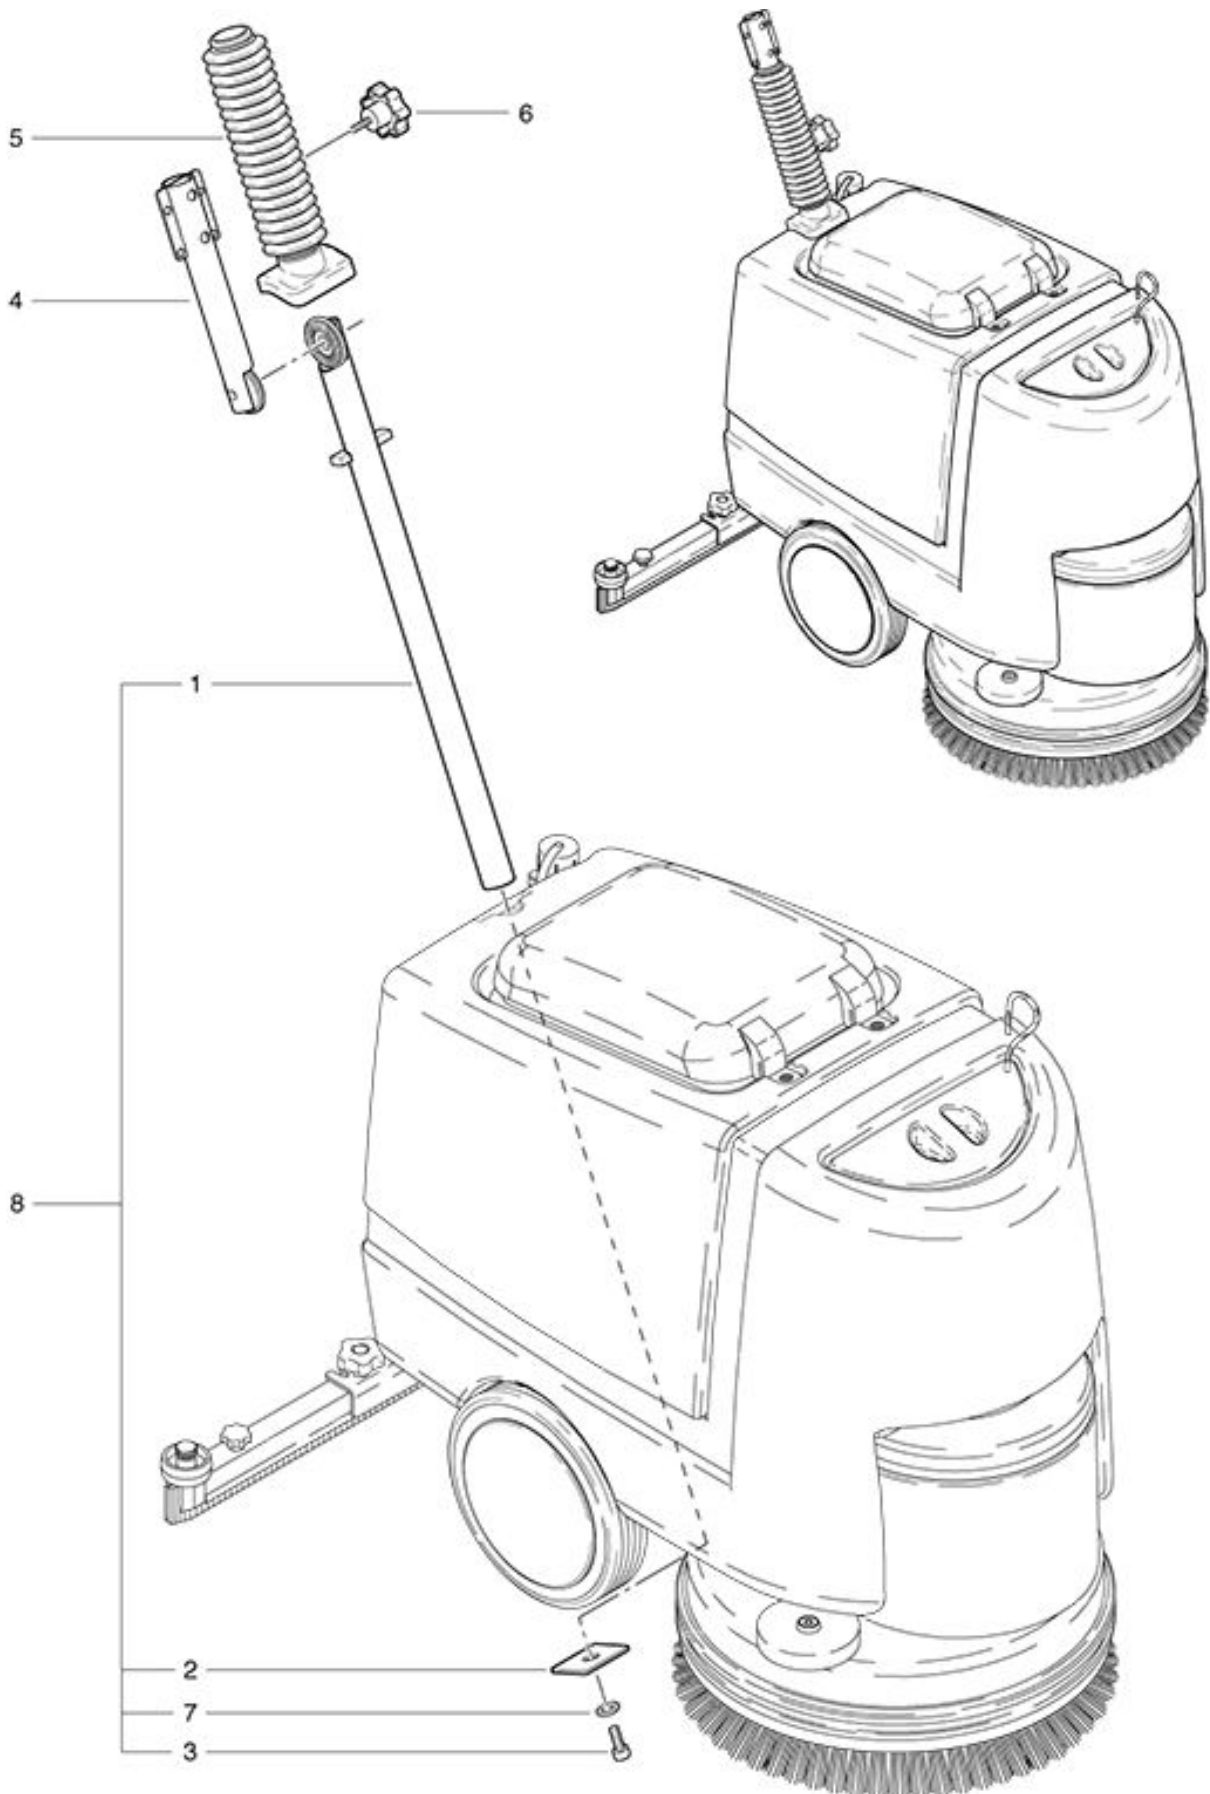

RA 431 E
Lower angled tube

As at: 09/29/11 Time:13:55

RA 431 E

Lower angled tube

As at: 09/29/11 Time:13:55

Pos.	Description	Reference
01	Lower angled tube	432.255
02	Disk	432.340
03	Cylindrical screw M 10x35	P...487 HA
04	Upper handle tube swivelling	432.410
05	Protection	432.405
06	Star handle Ø 62/M 8	P...253 K
07	Serrated lock washer M 10	P...498 F
08	Up to Masch.Nr. 8812-001 complete order: Pos.1,2,3 and 7	-