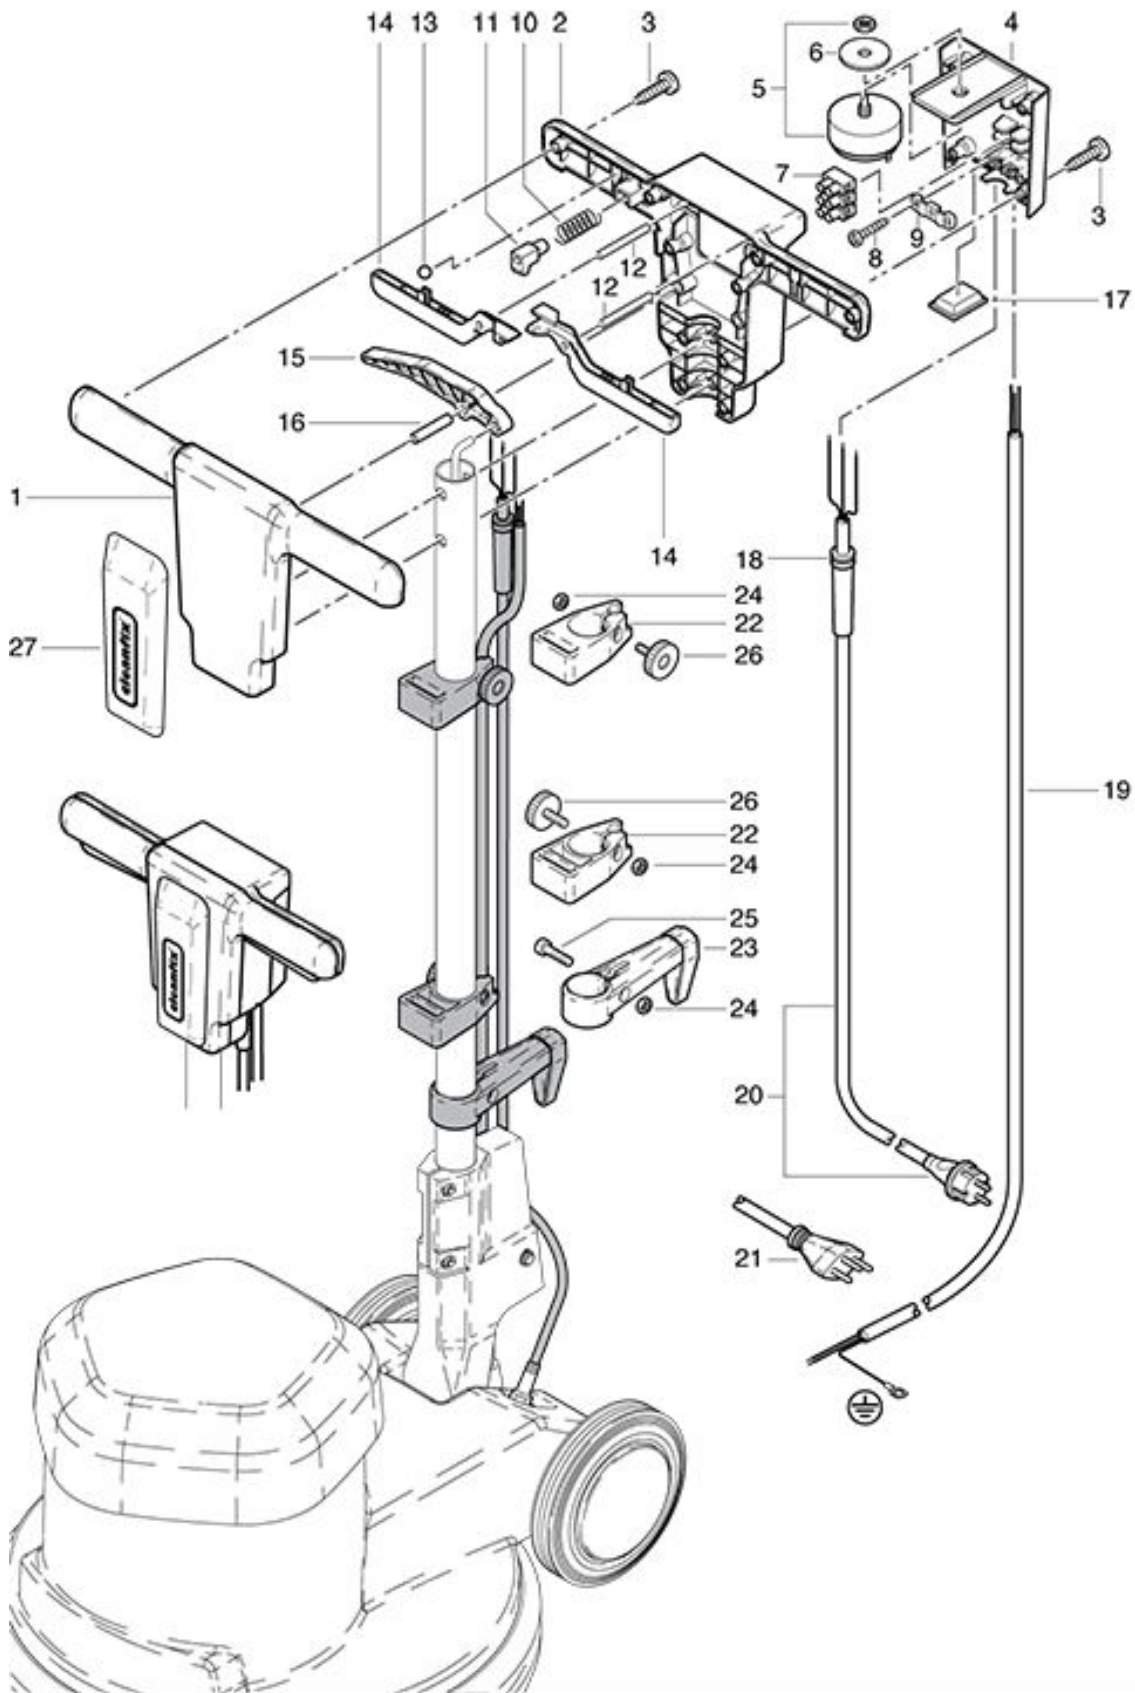

PowerDisc LS
Top part front side

As at: 10/20/11 Time:16:41

PowerDisc LS

Top part front side

As at: 10/20/11 Time:16:41

Pos.	Description	Reference
01	Top part front side	741.201
02	Top part back side	741.202
03	PT-screw KA 50x25	P...515 L
04	Connection box	741.310
05	Switch	6650454
06	Washer Ø 12x37x3	P...496
07	Hose clamp	P...383 N
08	PT screw KA 50x18	P...516 Q
09	Cable clamp	742.321
10	Belt	742.209
11	Security switch	742.208
12	Straight pin Ø 6x50	P...512 M
13	Ball Ø 8 mm	6440641
14	Switch handle	741.204
15	Shaft adjustment lever	741.207
16	Straight pin Ø 8x40	P...512 P
17	Cover black	741.216
18	Antikink sleeve	660.011.014
19	Cable-tree	720.312
20	Mains cable 12,5 m VDE	656711039
21	Mains cable 12,5 m SEV	65671103901
22	Solution tank holder	4711231
23	Cable hook	3711029
24	Hexagon nut M 6	P...490 D
25	Hexagon socket screw M 6x25	P...486 T
26	Star handle Ø 32 M 6x25	P...253 G
27	Screen red	741.208