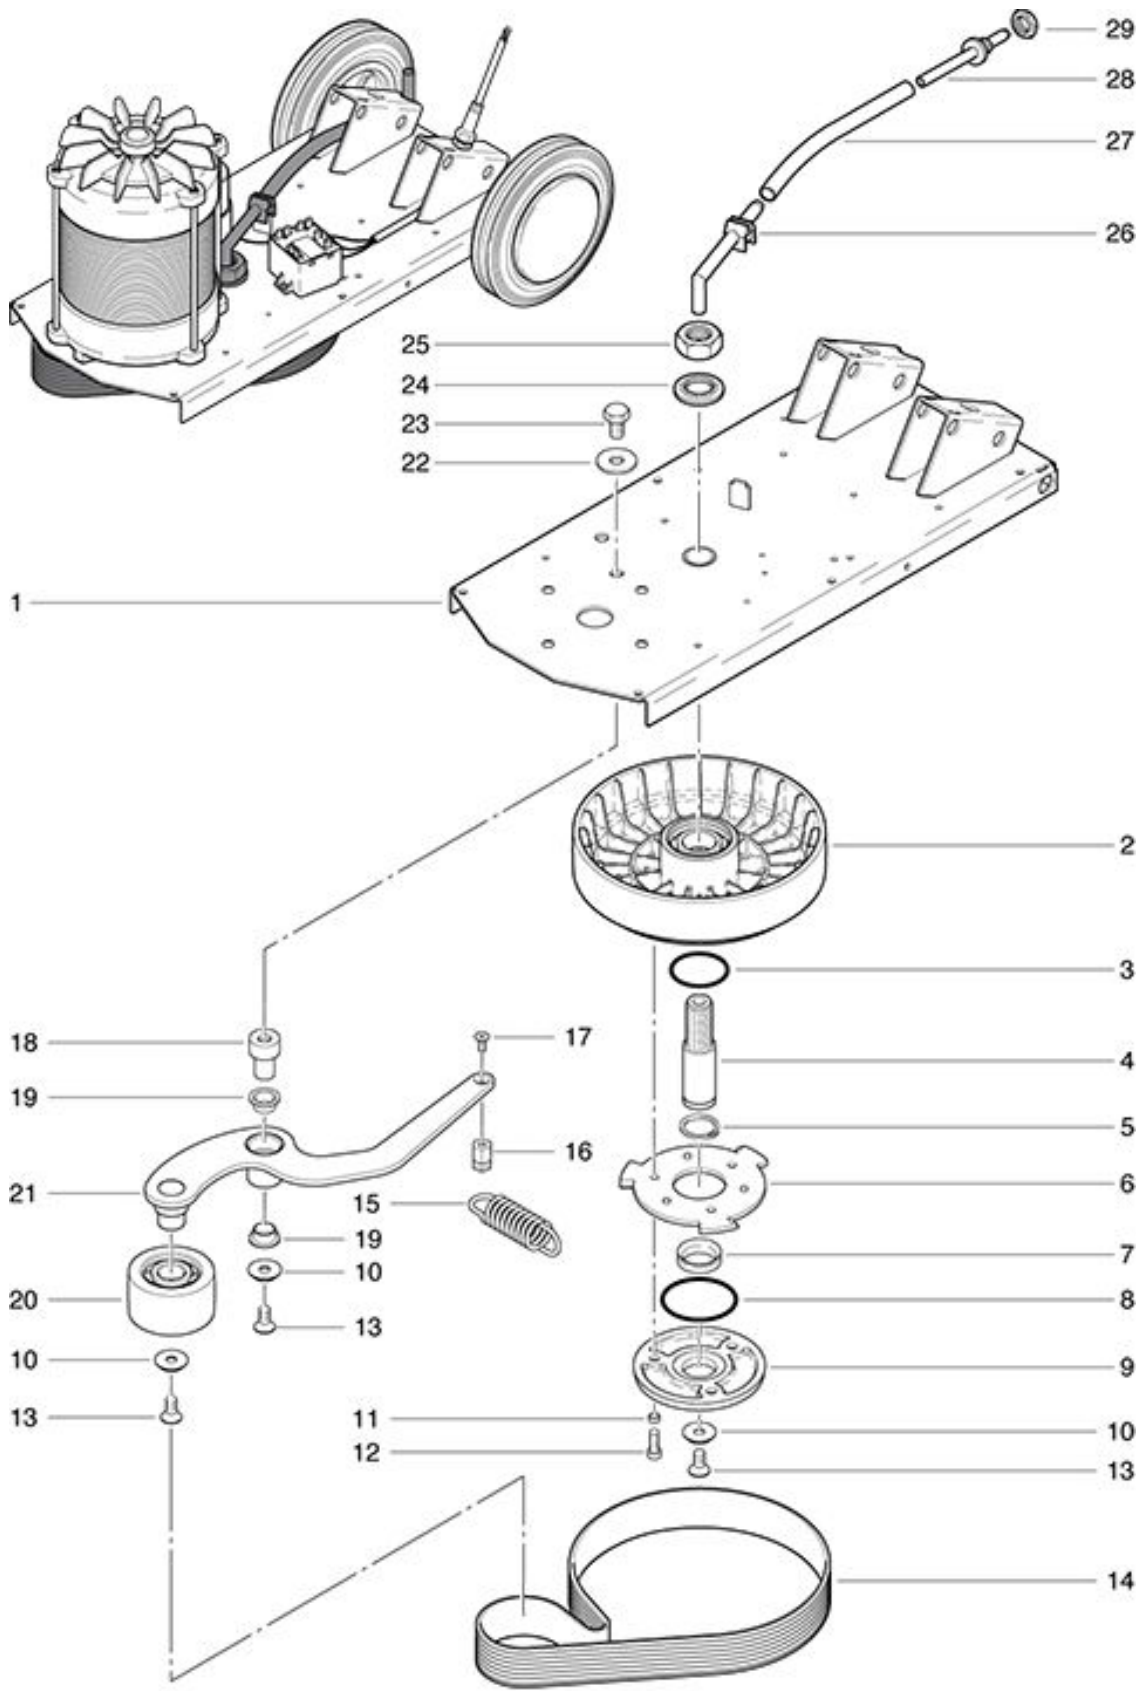

PowerDisc LS
Driving pieces

As at: 10/20/11 Time:15:41

PowerDisc LS

Driving pieces

As at: 10/20/11 Time:15:41

Pos.	Description	Reference
01	Chassis compl.	726.101
02	Drive pulley complete	726.130
03	O-ring 42,52x2.62 EPDM	P...964 B
04	Main shaft	726.125
05	Retaining washer DIN 471 25/1,2	P...513 D
06	Star wheel	742.141
07	V-formed ring	P...343 A
08	O-Ring 55,25x2.62 EPDM	P...964 A
09	Brush support	742.128
10	Washer M 8 25/48	P...500 T
11	Distance ring 8/6x4 mm	742.129
12	Hexagon screw M 6x20	P...487 S
13	Screw M 8x16	P...480 Q
14	Poly-V belt 15-PJ-864 mm LW	6390520
15	Spring Ø 3,6 Ø 25x68,1	P...511 F
16		726.303
17	Screw ISO 14581 M 5x12	P...517 GA
18	Federation tap	726.102
19	Ball bearing	P...316 X
20		726.301
21	Belt tension pulley	726.302
22	Washer M 10 10,5/30/2,5	P...496 S
23	Hexagon screw M 10x16	P...472 W
24	Locking screw	P...498 Q
25	Distance ring 6x8/4 mm	742.129
25	Hexagon nut M 20 x 1,5	P...492 R
26	Solution tube	748.064
27	Hose	720.123
28	Connection pipe compl.	720.062
29	Hexagon screw M 12x0,75	6650461