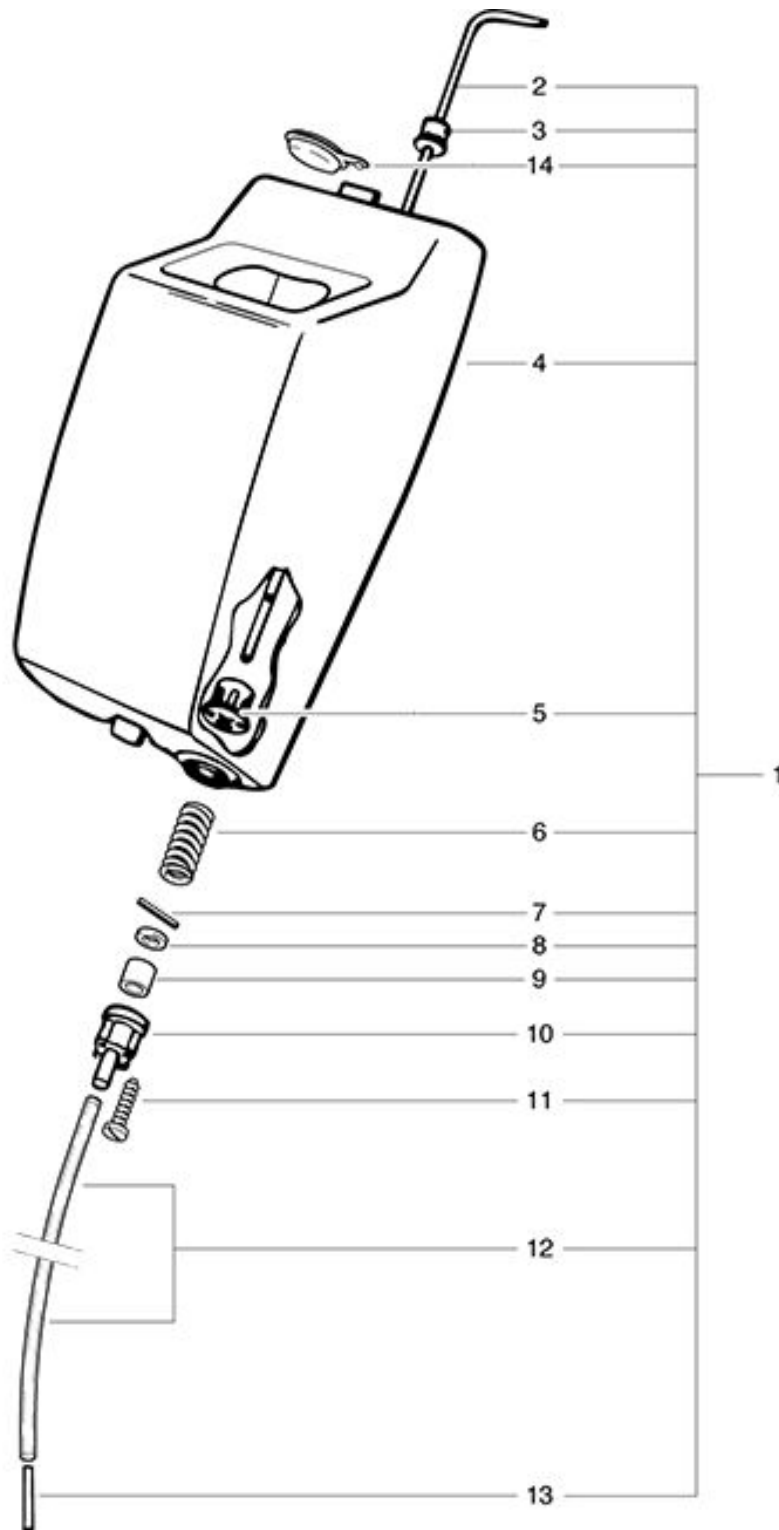

**PowerDisc LS
Solution tank**

As at: 10/20/11 Time:16:36

PowerDisc LS

Solution tank

As at: 10/20/11 Time:16:36

Pos.	Description	Reference
01	Solution tank, complete including Items 2-14	719000
02	Operating handle	719.110
03	Ignition distributor cap	6605211
04	Solution tank	719.100
05	Valve body, top	4112144
06	Compression spring	634112285
07	Straight pier 3x24	P...512 N
08	Washer M 4	P...496 D
09	Buffer sleeve	6475158
10	Valve body, bottom	4112143
11	Sheet metal screw 3,5x38	P...483 N
12	Plastic hose	3112286
13	Tube	675112152
14	Cover	300.731