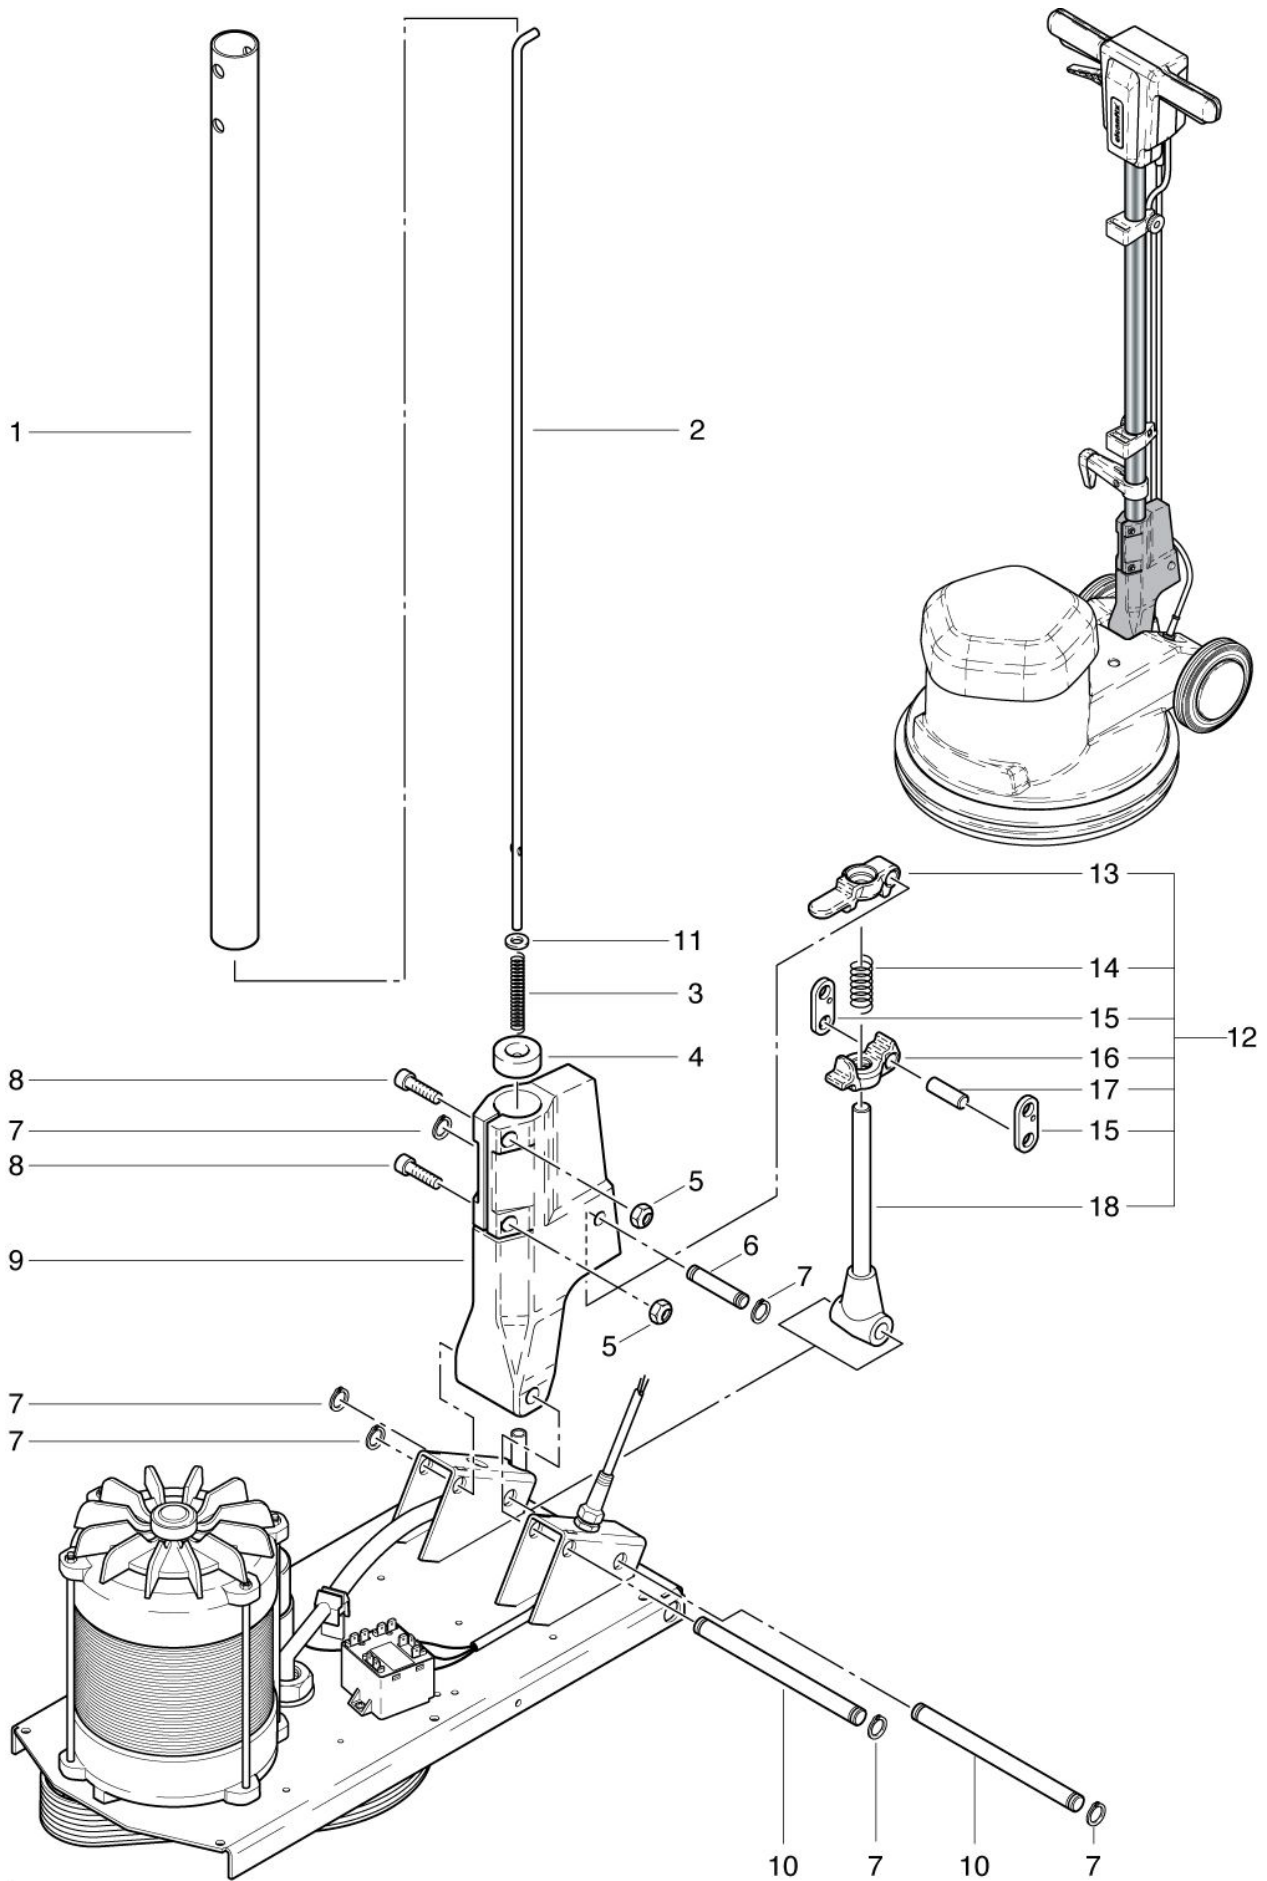

**PowerDisc LS**  
**Shaft adjuster**

As at: 10/20/11 Time:16:29

## Shaft adjuster

As at: 10/20/11 Time:16:29

<b>Pos.</b>	<b>Description</b>	<b>Reference</b>
01	Shaft tube	742.410 L
02	Rod	742.212 L
03	Compressing spring	634711031
04	Guide sleeve	623711022
05	Nut M 6	P...493 K
06	Axle 10x50	672711018
07	Retaining washer	P...499 Q
08	Screw M 6x22	P...486 X
09	Shaft adjustment unit	720.260
10	Axle	720.129
11	Washer M 6	P...496 K
12	Shaft adjuster, complete including Items 13-18	2711133
13	Adjuster long	3711236
14	Compressing spring	634711020
15	Holder	4711014
16	Adjuster short	3711237
17	Axle 10x29	672711019
18	Adjuster shaft	741.270