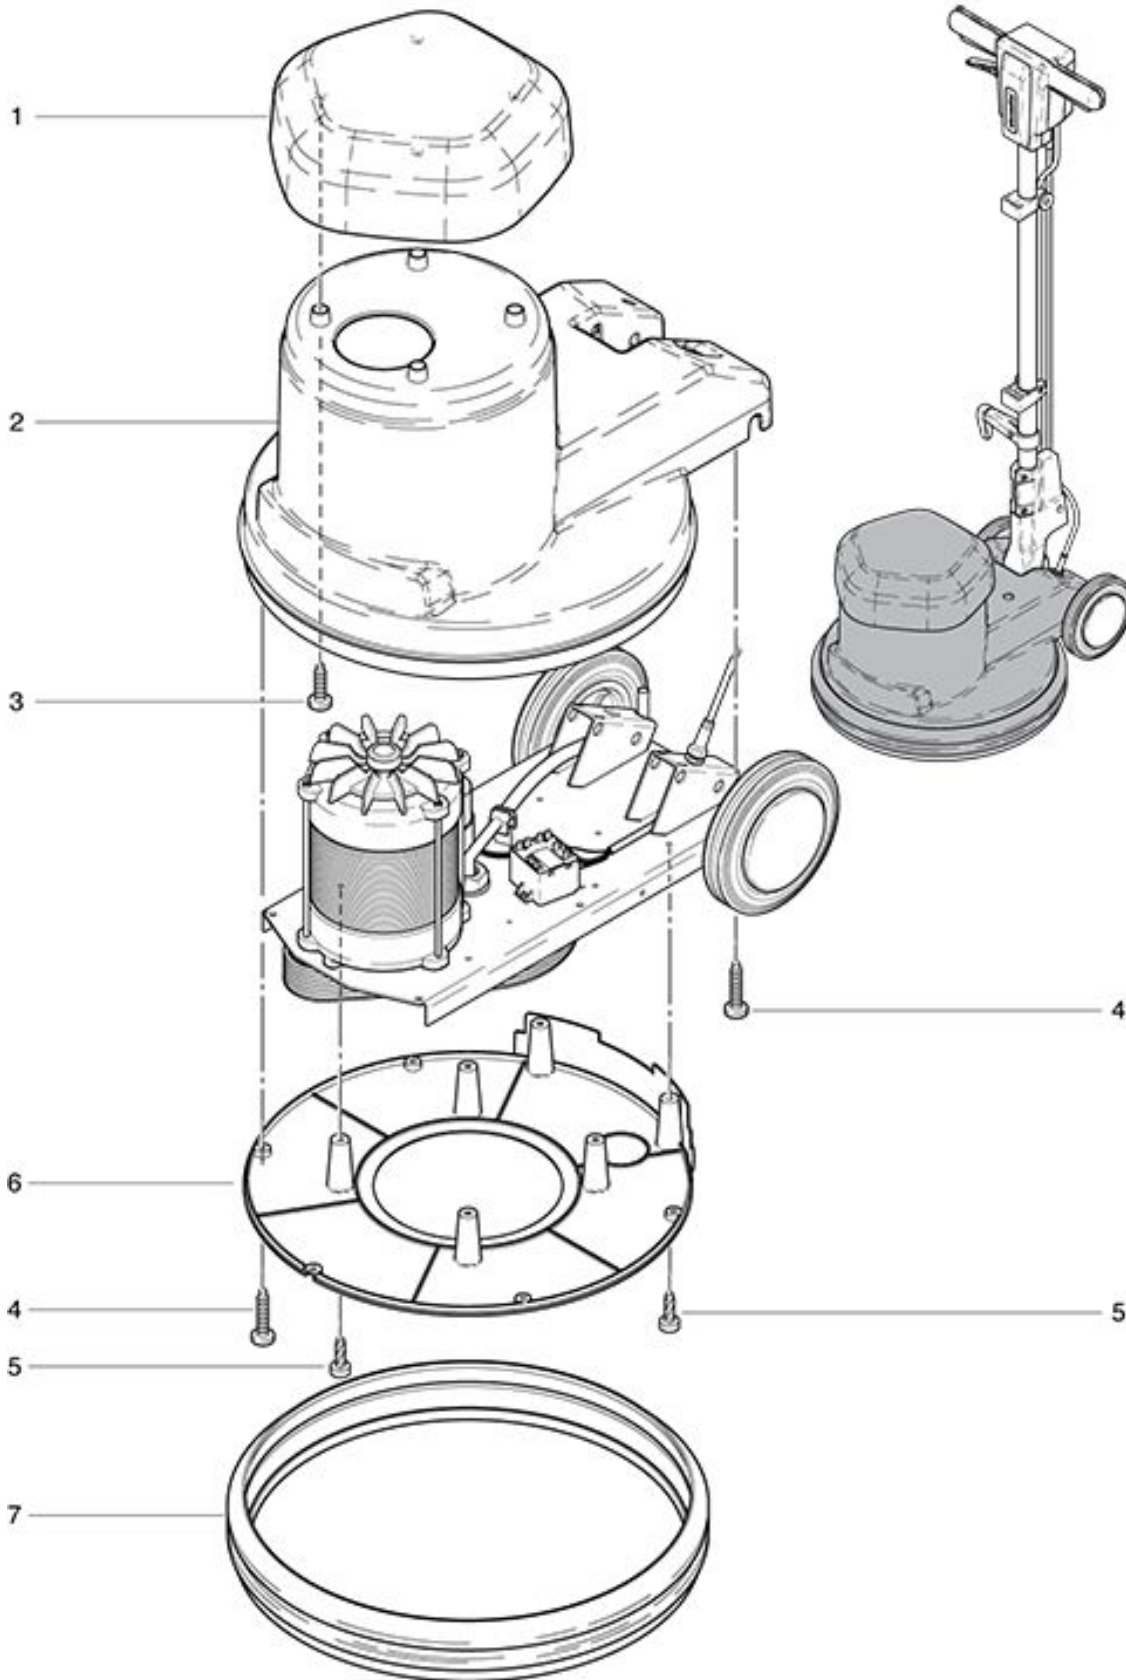

PowerDisc LS
Motor housing

As at: 10/20/11 Time:16:24

PowerDisc LS

Motor housing

As at: 10/20/11 Time:16:24

Pos.	Description	Reference
01	Cap	720.067
02	Motor housing	720.065
03	PT screw KA 50x16	P...515 H
04	PT screw KA 50x18	P...516 Q
05	Screw M 5x12	P...483 P
06	Bottom plate	720.146
07	Buffer for housing	720.054