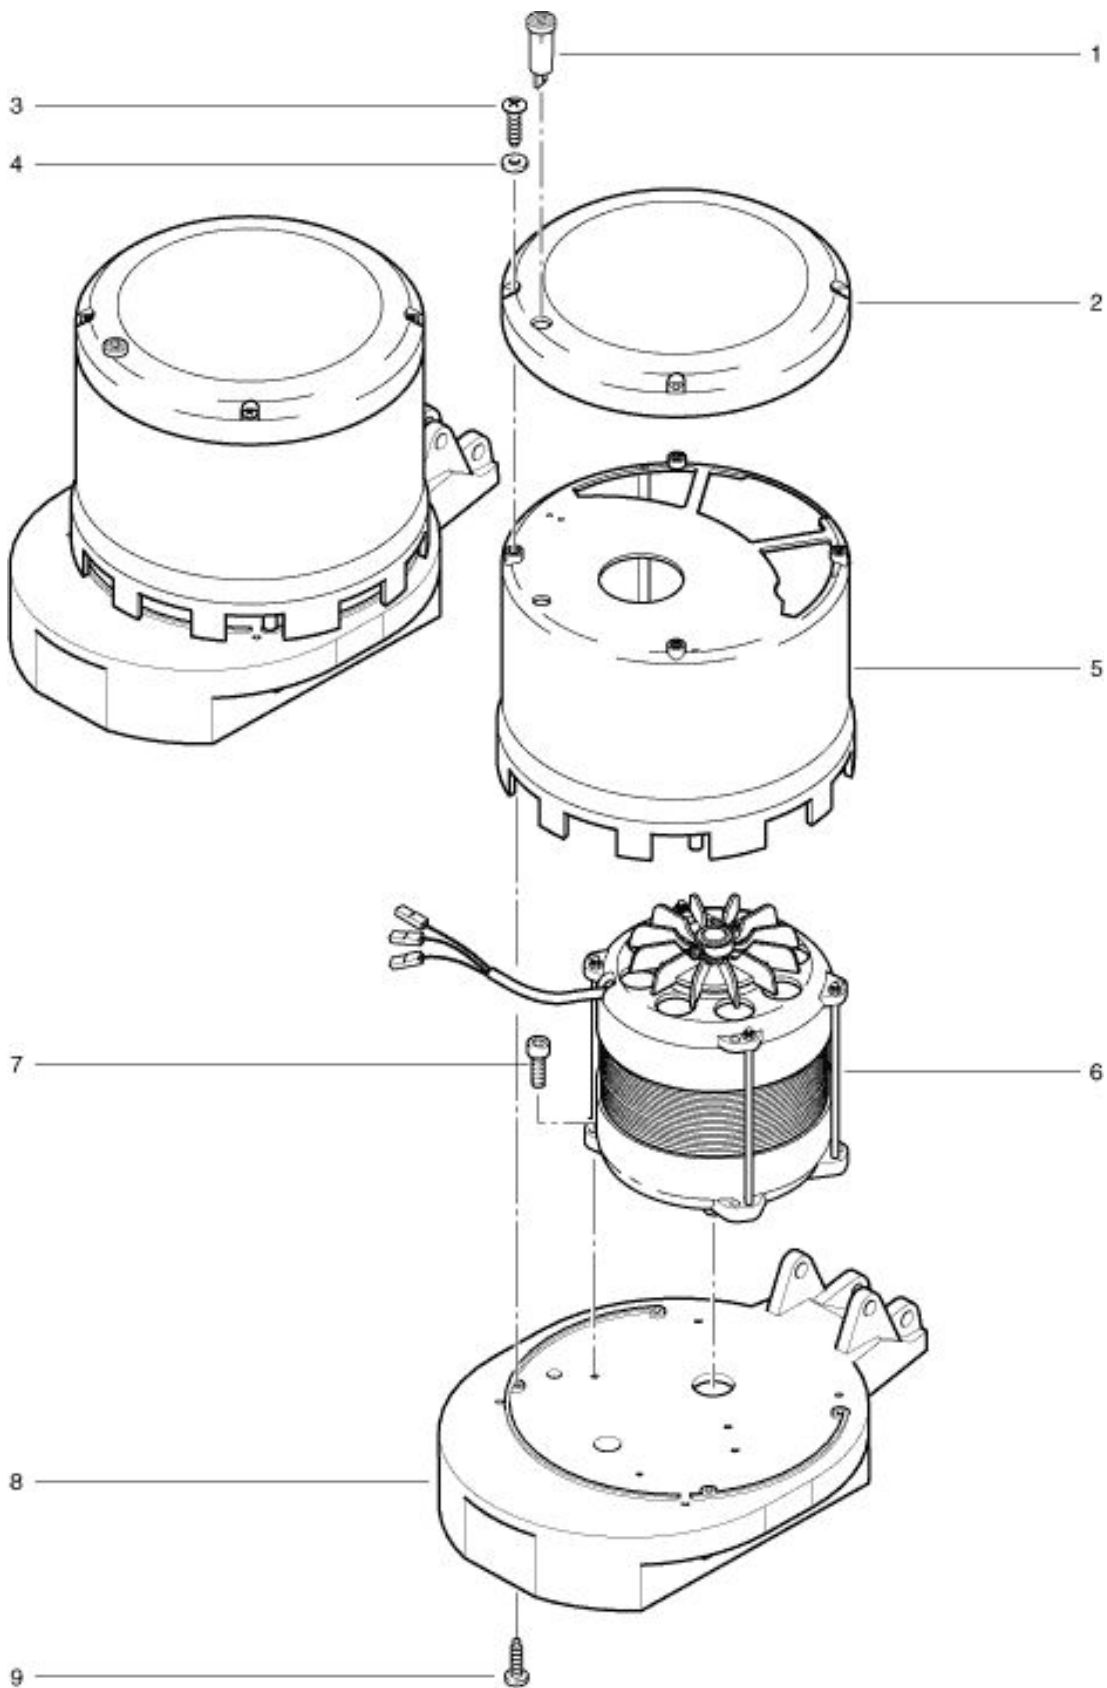

R 53 -1100 / Ultra High-Speed Motor

As at: 10/21/11 Time:11:57

R 53 -1100 / Ultra High-Speed Motor

As at: 10/21/11 Time:11:57

Pos.	Description	Reference
01	Signal lamp red	P...355
02	Red cap	782.205
03	Screw M 5x10	P...481Z
04	Washer M 5	P...497G
05	Motor housing	782.301
06	Motor complete	785.200
07	Hexagon socket screw M 6x25	P...486T
08	Motor support red	782.400
09	PT-screw KA 50x25	P...515L